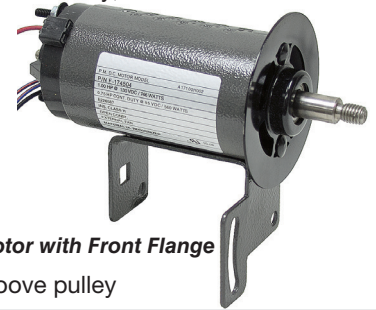

Treadmill Motors

• New, Icon Health and Fitness, permanent magnet motors. Built for use in treadmills, ideal for use with speed controller (sold separately). Would also make an excellent DC generator. Open frame, treadmill duty, reversible rotation.

Motors with Flywheel

Motor with Front Flange

Treadmill Motors With Flywheel

All shafts are 17mm dia.

All have 10 groove pulley

ITEM	Model	DC			Shaft			Integral		Size	Shpg.	Price
		HP	Voltage	Amps	RPM	Lgth.	Flywheel	Fan				
10-3034	F-237595	2.25	130	12.9	5135	44mm	6 5/8" dia. with 31mm O.D.	Yes	9 1/4" x 6 3/8" O.D.	23 lbs.	\$45.95	
10-3027	F-295739	4.25	130	24.4	5225	41mm	6 3/4" dia. with 1 3/4" O.D.	Yes	12 1/2" x 6 3/4" O.D.	33 lbs.	\$69.95	
10-3033	M-184002	3	120	22.1	2975	54mm	7" dia. with 2.10" O.D.	No	12 3/8" x 7" O.D.	35 lbs.	\$51.95	
10-3031	M-326338	3	130	17.2	4725	35mm	6 3/4" dia. with 31mm O.D.	Yes	11 1/8" x 6 3/4" O.D.	28 lbs.	\$79.95	
10-3048-A	F-309513	3	130	17.2	5265	41mm	6 3/4" dia. with 36mm O.D.	No	11 3/8" x 6 3/4" O.D.	30 lbs.	\$59.95	
10-3038	F-280159	3.5	130	20.1	4175	52mm	6 1/2" dia. with 1.20" O.D.	Yes	12 1/4" x 6 1/2" O.D.	33 lbs.	\$58.95	
10-3035	F-255717	4.25	130	24.4	5110	41mm	6 3/4" dia. with 1 3/4" O.D.	No	12 3/8" x 6 3/4" O.D.	33 lbs.	\$69.95	
10-3070	L-315219	4.25	130	24.4	5195	42mm	6 3/4" dia. with 31mm O.D.	Yes	12 1/4" x 6 3/4" O.D.	33 lbs.	\$94.95	
10-3065	329829	4.25	130	21.1	5095	33mm	6 3/4" dia. with 36mm O.D.	Yes	12 5/8" x 6 3/4" O.D.	33 lbs.	\$94.95	
10-3037	M-217250	2.5	130	14.3	4090	33mm	6 3/8" dia. with 1 1/2" O.D.	Yes	12" x 6 3/8" O.D.	32 lbs.	\$48.95	
10-3044	M-208012	2	130	14.3	5650	48mm	6 3/8" dia. with 1.10" O.D.	No	10 9/8" x 6 3/8" O.D.	35 lbs.	\$39.95	
10-3048	F-309513	3	130	17.2	5265	41mm	6 3/4" dia. with 31mm O.D.	Yes	11 3/8" x 6 3/4" O.D.	30 lbs.	\$42.95	
10-3043	M-164560	2.5	130	17.6	3050	54mm	7" dia. with 1 3/4" O.D.	No	11 3/8" x 7" O.D.	31 lbs.	\$48.95	