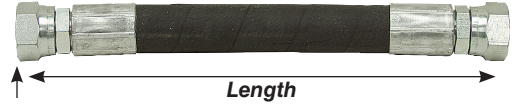

JIC Hydraulic Hose Lengths

- Brand new. Top quality, 2 wire braid with JIC female fittings each end.

Two Wire Braid Hose

Lgth.	1/4" ID • 100R16, working/burst 5800/23,200 PSI						3/8" ID • 100R16, working/burst 4800/19,200 PSI					
	JIC 4F Swivel Fittings			JIC 6F Swivel Fittings			JIC 6F Swivel Fittings			JIC 8F Swivel Fittings		
	ITEM	Shpg.	Price	ITEM	Shpg.	Price	ITEM	Shpg.	Price	ITEM	Shpg.	Price
12"	920-2212	1 lb.	\$ 7.40	921-2212	1 lb.	\$ 7.50	930-2212	1 lb.	\$ 7.90	931-2212	1 lb.	\$ 8.80
18"	920-2218	1 lb.	\$ 8.60	921-2218	1 lb.	\$ 8.60	930-2218	1 lb.	\$ 9.15	931-2218	1 lb.	\$10.05
24"	920-2224	1 lb.	\$ 9.70	921-2224	1 lb.	\$ 9.70	930-2224	1 1/2 lbs.	\$10.35	931-2224	1 1/2 lbs.	\$11.25
30"	920-2230	1 1/4 lbs.	\$10.80	921-2230	1 1/4 lbs.	\$10.80	930-2230	1 1/2 lbs.	\$11.55	931-2230	1 1/2 lbs.	\$12.50
36"	920-2236	1 1/4 lbs.	\$11.90	921-2236	1 1/4 lbs.	\$11.90	930-2236	2 lbs.	\$12.80	931-2236	2 lbs.	\$13.70
48"	920-2248	1 1/2 lbs.	\$14.15	921-2248	1 1/2 lbs.	\$14.15	930-2248	3 lbs.	\$15.25	931-2248	3 lbs.	\$16.20
60"	920-2260	1 1/2 lbs.	\$16.30	921-2260	1 1/2 lbs.	\$16.30	930-2260	3 lbs.	\$17.70	931-2260	3 lbs.	\$17.05
72"	920-2272	1 3/4 lbs.	\$17.00	921-2272	1 3/4 lbs.	\$17.00	930-2272	3 lbs.	\$18.50	931-2272	3 lbs.	\$19.30
84"	920-2284	1 3/4 lbs.	\$19.00	921-2284	1 3/4 lbs.	\$19.00	930-2284	3 lbs.	\$20.70	931-2284	3 lbs.	\$21.50
96"	920-2296	2 lbs.	\$21.00	921-2296	2 lbs.	\$21.00	930-2296	5 lbs.	\$22.95	931-2296	5 lbs.	\$23.75
108"	920-22108	3 lbs.	\$23.05	921-22108	3 lbs.	\$23.05	930-22108	6 lbs.	\$25.20	931-22108	6 lbs.	\$26.05
120"	920-22120	4 lbs.	\$25.10	921-22120	4 lbs.	\$25.10	930-22120	7 lbs.	\$27.45	931-22120	7 lbs.	\$28.30
144"	920-22144	5 lbs.	\$29.10	921-22144	5 lbs.	\$29.10	930-22144	8 lbs.	\$31.95	931-22144	8 lbs.	\$32.75
180"	920-22180	6 lbs.	\$35.20	921-22180	6 lbs.	\$35.20	930-22180	10 lbs.	\$38.65	931-22180	10 lbs.	\$39.50
240"	920-22240	8 lbs.	\$45.35	921-22240	8 lbs.	\$45.35	930-22240	13 lbs.	\$49.90	931-22240	13 lbs.	\$50.75
300"	920-22300	9 lbs.	\$55.45	921-22300	9 lbs.	\$55.45	930-22300	15 lbs.	\$61.10	931-22300	15 lbs.	\$61.95