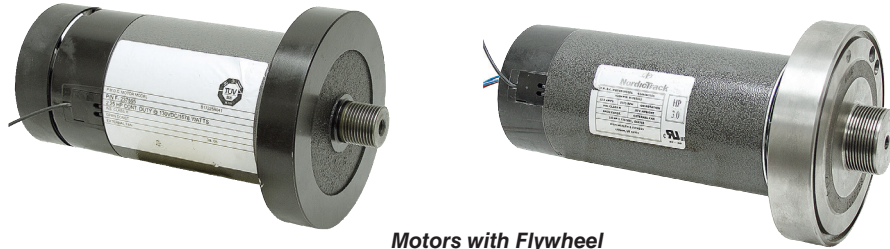

Treadmill Motors

- New, Icon Health and Fitness, permanent magnet motors. Built for use in treadmills, ideal for use with speed controller (sold separately). Would also make an excellent DC generator. Open frame, treadmill duty, reversible rotation.

Motors with Flywheel

Treadmill Motors With Flywheel

All shafts are 17mm dia.

All have 10 groove pulley

ITEM	Model	DC				Shaft		Integral		Size	Shpg.	Price
		HP	Voltage	Amps	RPM	Lgth.	Flywheel	Fan				
10-3027	F-295739	4.25	130	24.4	5225	41mm	6¾" dia. with 1¾" O.D.	Yes	12½" x 6¾" O.D.	33 lbs.	\$69.95	
10-3031	M-326338	3	130	17.2	4725	35mm	6¾" dia. with 31mm O.D.	Yes	11½" x 6¾" O.D.	28 lbs.	\$79.95	
10-3033	M-184002	3	120	22.1	2975	54mm	7" dia. with 2.10" O.D.	No	12¾" x 7" O.D.	35 lbs.	\$51.95	
10-3034	F-237595	2.25	130	12.9	5135	44mm	6⅝" dia. with 31mm O.D.	Yes	9¾" x 6⅝" O.D.	23 lbs.	\$45.95	
10-3035	F-255717	4.25	130	24.4	5110	41mm	6¾" dia. with 1¾" O.D.	No	12¾" x 6¾" O.D.	33 lbs.	\$69.95	
10-3037	M-217250	2.5	130	14.3	4090	33mm	6⅝" dia. with 1½" O.D.	Yes	12" x 6⅝" O.D.	32 lbs.	\$48.95	
10-3038	F-280159	3.5	130	20.1	4175	52mm	6½" dia. with 1.20" O.D.	Yes	12¼" x 6½" O.D.	33 lbs.	\$58.95	
10-3048	F-309513	3	130	17.2	5265	41mm	6¾" dia. with 31mm O.D.	Yes	11¾" x 6¾" O.D.	30 lbs.	\$42.95	
10-3065	329829	4.25	130	21.1	5095	33mm	6¾" dia. with 36mm O.D.	Yes	12⅝" x 6¾" O.D.	33 lbs.	\$94.95	
10-3070	L-315219	4.25	130	24.4	5195	42mm	6¾" dia. with 31mm O.D.	Yes	12¼" x 6¾" O.D.	33 lbs.	\$94.95	
10-3072	234976	3.5	150	20.1	4500	35mm	6.772" dia. with 36mm O.D.	Yes	12½" x 6¾" O.D.	34 lbs.	\$77.95	

120 and 240 Volt AC Linear Actuators

- New, linear actuators built for exercise equipment, lift chairs or other applications. Power extend and power retract. Operation in direction opposite of the rating is to be non-loaded. Various configurations. Other models available online at www.surpluscenter.com