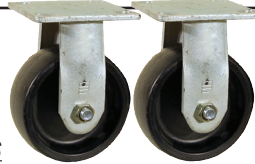

### 10" Pneumatic Rigid Plate Caster

ITEM 1-4045-R  
**\$16.95**

• New, pneumatic tire rigid plate caster gives cushion ride for load with less floor wear.

**SPECIFICATIONS**

- Tire 4.10x3.50-4 pneumatic tire
- Diameter 10"
- Pressure rating 30 lbs.
- Rigid plate caster.
- Load capacity 300 lbs.
- Working height 11 1/4"
- Mtg. pattern 2 5/8" x 3 3/8" slotted to 3" x 3"
- Mounting plate 3 7/8" x 4 1/2"
- Shpg. 7 lbs.

### 5" x 2" Rigid Plate Caster

ITEM 1-5297  
**\$4.95**

• New, rigid plate caster.

**SPECIFICATIONS**

- Wheel Diameter 5" dia.
- Wheel Width 2" Wide
- Load Capacity 350 lbs.
- Mounting Height 6 1/2"
- Top Plate 4 1/2" x 4"
- Mount 4 holes on 3 3/4" - 3" x 3" - 2 3/4" centers
- Bolt Holes 3/8" dia.
- Wheel Tread Material Gray TPR
- Caster Wheel Core Material Plastic
- Caster Wheel Bearing Roller
- Shpg. 5 lbs.

### 5" x 2" Steel Plate Casters

**SPECIFICATIONS**

- Steel frame
- Four bolt mount on 3" x 3" or 2 5/8" x 3 3/8" ctrs.
- 6 1/2" from floor to plate top
- Plastic wheel
- 5" diam. x 2" wide wheel
- Mtg. plate 4" x 4 1/2" x 1/4"
- Capacity 400 lbs.

### 5" x 1 1/4" Swivel Plate Caster

ITEM 1-4164  
**\$5.79**

• New, JARVIS swivel plate caster. Dual row ball bearings in swivel. Sealed ball bearing with thread guards in wheel.

**SPECIFICATIONS**

- Wheel Diameter 5"
- Wheel Width 1 1/4"
- Load Capacity 300 lbs.
- Mounting Height 6 - 1/4"
- Brake None
- Top Plate 3 5/8" x 2 3/8"
- Mount 1/2" center hole, Offset
- Bolt Holes Four 1/2" x 7/16" slots on 2 1/8" x 1 1/8" centers
- Wheel Tread Material Polyurethane
- Wheel Tread Color Dark Gray
- Caster Wheel Core Material Polyolephin
- Caster Wheel Bearing Ball
- Shpg. 2 1/2 lbs.