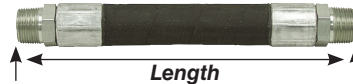

NPT Hydraulic Hose Lengths 

- Brand new. Top quality, wire braid with NPT male fittings each end.

One Wire Braid Hose

Lgth.	1/4" ID			3/8" ID			1/2" ID		
	ITEM	Shpg.	Price	ITEM	Shpg.	Price	ITEM	Shpg.	Price
	• 100R17, 1/4" NPT solid male fittings • Working/burst 3000/12,000 PSI			• 100R17, 3/8" NPT solid male fittings • Working/burst 3000/12,000 PSI			• 100R17, 1/2" NPT solid male fittings • Working/burst 3000/12,000 PSI		
12"	916-1412	1 lb.	\$ 4.85	903-3812	1 lb.	\$ 5.05	905-1212	1 lb.	\$ 5.80
18"	916-1418	1 lb.	\$ 5.75	903-3818	1 lb.	\$ 6.00	905-1218	1 lb.	\$ 6.85
24"	916-1424	1 lb.	\$ 6.65	903-3824	1 1/4 lbs.	\$ 7.00	905-1224	1 1/4 lbs.	\$ 7.95
30"	916-1430	1 1/4 lbs.	\$ 7.55	903-3830	1 1/4 lbs.	\$ 7.95	905-1230	1 1/2 lbs.	\$ 8.95
36"	916-1436	1 1/4 lbs.	\$ 8.45	903-3836	1 1/2 lbs.	\$ 8.95	905-1236	1 1/2 lbs.	\$ 10.00
48"	916-1448	1 1/2 lbs.	\$ 10.20	903-3848	1 1/2 lbs.	\$ 10.85	905-1248	2 lbs.	\$ 12.15
60"	916-1460	1 1/2 lbs.	\$ 12.00	903-3860	2 lbs.	\$ 12.75	905-1260	2 lbs.	\$ 14.20
72"	916-1472	1 3/4 lbs.	\$ 13.80	903-3872	2 lbs.	\$ 14.65	905-1272	3 lbs.	\$ 16.30
84"	916-1484	1 3/4 lbs.	\$ 15.55	903-3884	3 lbs.	\$ 16.65	905-1284	3 lbs.	\$ 16.85
96"	916-1496	2 lbs.	\$ 17.40	903-3896	4 lbs.	\$ 17.00	905-1296	4 lbs.	\$ 18.80
108"	916-14108	3 lbs.	\$ 17.55	903-38108	5 lbs.	\$ 18.75	905-12108	5 lbs.	\$ 20.70
120"	916-14120	4 lbs.	\$ 19.20	903-38120	6 lbs.	\$ 20.55	905-12120	6 lbs.	\$ 22.60
144"	916-14144	5 lbs.	\$ 22.45	903-38144	7 lbs.	\$ 24.05	905-12144	7 lbs.	\$ 26.50
180"	916-14180	6 lbs.	\$ 26.90	903-38180	8 lbs.	\$ 28.80	905-12180	8 lbs.	\$ 31.65
240"	916-14240	8 lbs.	\$ 34.90	903-38240	10 lbs.	\$ 37.45	905-12240	11 lbs.	\$ 41.10
300"	916-14300	9 lbs.	\$ 42.95	903-38300	12 lbs.	\$ 46.10	905-12300	14 lbs.	\$ 50.50