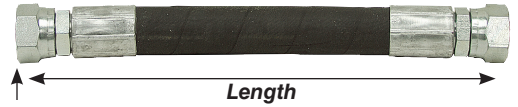

JIC Hydraulic Hose Lengths

- Brand new. Top quality, 2 wire braid with JIC female fittings each end.

Two Wire Braid Hose

Lgth.	1/4" ID • 100R16, working/burst 5800/23,200 PSI						3/8" ID • 100R16, working/burst 4800/19,200 PSI					
	JIC 4F Swivel Fittings			JIC 6F Swivel Fittings			JIC 6F Swivel Fittings			JIC 8F Swivel Fittings		
	ITEM	Shpg.	Price	ITEM	Shpg.	Price	ITEM	Shpg.	Price	ITEM	Shpg.	Price
12"	920-2212	1 lb.	\$ 7.40	921-2212	1 lb.	\$ 7.50	930-2212	1 lb.	\$ 7.90	931-2212	1 lb.	\$ 8.80
18"	920-2218	1 lb.	\$ 8.60	921-2218	1 lb.	\$ 8.60	930-2218	1 lb.	\$ 9.15	931-2218	1 lb.	\$10.05
24"	920-2224	1 lb.	\$ 9.70	921-2224	1 lb.	\$ 9.70	930-2224	1 1/2 lbs.	\$10.35	931-2224	1 1/2 lbs.	\$11.25
30"	920-2230	1 1/4 lbs.	\$10.80	921-2230	1 1/4 lbs.	\$10.80	930-2230	1 1/2 lbs.	\$11.55	931-2230	1 1/2 lbs.	\$12.50
36"	920-2236	1 1/4 lbs.	\$11.90	921-2236	1 1/4 lbs.	\$11.90	930-2236	2 lbs.	\$12.80	931-2236	2 lbs.	\$13.70
48"	920-2248	1 1/2 lbs.	\$14.15	921-2248	1 1/2 lbs.	\$14.15	930-2248	3 lbs.	\$15.25	931-2248	3 lbs.	\$16.20
60"	920-2260	1 1/2 lbs.	\$16.30	921-2260	1 1/2 lbs.	\$16.30	930-2260	3 lbs.	\$17.70	931-2260	3 lbs.	\$17.05
72"	920-2272	1 3/4 lbs.	\$17.00	921-2272	1 3/4 lbs.	\$17.00	930-2272	3 lbs.	\$18.50	931-2272	3 lbs.	\$19.30
84"	920-2284	1 3/4 lbs.	\$19.00	921-2284	1 3/4 lbs.	\$19.00	930-2284	3 lbs.	\$20.70	931-2284	3 lbs.	\$21.50
96"	920-2296	2 lbs.	\$21.00	921-2296	2 lbs.	\$21.00	930-2296	5 lbs.	\$22.95	931-2296	5 lbs.	\$23.75
108"	920-22108	3 lbs.	\$23.05	921-22108	3 lbs.	\$23.05	930-22108	6 lbs.	\$25.20	931-22108	6 lbs.	\$26.05
120"	920-22120	4 lbs.	\$25.10	921-22120	4 lbs.	\$25.10	930-22120	7 lbs.	\$27.45	931-22120	7 lbs.	\$28.30
144"	920-22144	5 lbs.	\$29.10	921-22144	5 lbs.	\$29.10	930-22144	8 lbs.	\$31.95	931-22144	8 lbs.	\$32.75
180"	920-22180	6 lbs.	\$35.20	921-22180	6 lbs.	\$35.20	930-22180	10 lbs.	\$38.65	931-22180	10 lbs.	\$39.50
240"	920-22240	8 lbs.	\$45.35	921-22240	8 lbs.	\$45.35	930-22240	13 lbs.	\$49.90	931-22240	13 lbs.	\$50.75
300"	920-22300	9 lbs.	\$55.45	921-22300	9 lbs.	\$55.45	930-22300	15 lbs.	\$61.10	931-22300	15 lbs.	\$61.95