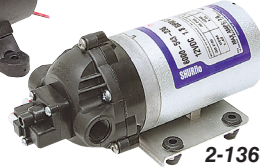

Shurflow Diaphragm Pumps

• Brand new, SHURFLO automatic demand diaphragm pumps. Ideal for spot sprayers. Santoprene diaphragm and Viton valves. Can run dry intermittently. Rubber mounting feet. Intermittent duty. Automatic on/off pressure switch. Use adapters shown below for 1/2" MSPT ported items (metal fittings and rigid pipe are not recommended). Wire leads on DC models, 6 ft. power cord on AC model.

2-1361

2-1360

2-1362
2-1363

ITEM	Model	Volts	Amps	Open Flow	Max. GPM at PSI	PSI	Ports	Switch Settings on/off	Self Priming Lift max.	Size	Shpg.	Price
2-1361	SLV10-AA41	12 DC	4	1 GPM	0.49 at 30	50	3/8" hosebarb	25/40 PSI	2 1/2 ft.	7" x 3 5/8" x 2 3/8"	3 lbs.	\$54.45
2-1360	8000-543-236	12 DC	6.4	1.8 GPM	1.4 at 40	50	3/8" NPTF	30/50 PSI	8 ft.	8 1/4" x 4" x 4 1/2"	6 lbs.	\$97.05
2-1362	2088-343-135	12 DC	7.7	3 GPM	2.05 at 40	40	1/2" MSPT	25/45 PSI	12 ft.	8 3/4" x 6" x 4 1/2"	6 lbs.	\$115.80
2-1363	2088-394-144	115 AC	0.9	3 GPM	1.6 at 40	40	1/2" MSPT	25/45 PSI	12 ft.	9" x 5 1/4" x 4 7/8"	6 lbs.	\$176.55