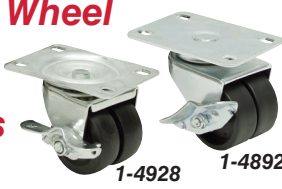

1-4509

1-4974

1-5273

1-4419

1-4435

1-4432

**2" Dual Wheel Swivel Plate Casters**

1-4928 1-4892

• New, general purpose dual wheel swivel plate caster with brake. Zinc plated body.

**ITEM 1-4928**

**\$1.39**

**SPECIFICATIONS**

- Wheels 2" dia. x 1<sup>3</sup>/<sub>16</sub>" w. Mounting holes
- Load capacity 200 lbs. 1<sup>3</sup>/<sub>4</sub>" x 2<sup>7</sup>/<sub>8</sub>" - 3" slotted
- Top plate 3<sup>3</sup>/<sub>4</sub>" x 2<sup>3</sup>/<sub>4</sub>"
- Bolt size 5<sup>1</sup>/<sub>16</sub>"
- Mounting height 2<sup>1</sup>/<sub>16</sub>"
- Shpg. 1<sup>3</sup>/<sub>4</sub> lbs.