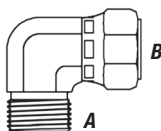

ORFS M to ORFS F 90° Swivel Elbow

ITEM	ORFS		Shpg.	Price
	A	ORFS B		
9-FF6500-4-4	4	4	1/4	$ 2.75
9-FF6500-6-6	6	6	1/4	$ 3.30
9-FF6500-8-8	8	8	1/4	$ 4.05
9-FF6500-10-10	10	10	1/4	$ 7.00
9-FF6500-12-12	12	12	1/2	$ 9.05
9-FF6500-16-16	16	16	1/2	$ 12.10