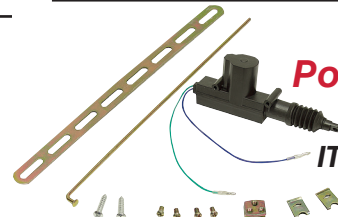

SPECIFICATIONS

- Length 84"
- Width 48"
- Height 36"
- **Shpg. 7 lbs.**

Jumper Cables

ITEM 11-3665 \$12.95

• New, heavy duty jumper cable set. Use for starting engines on cars and trucks. Compatible with top or side terminal batteries. The wire is CCA (Copper Clad Aluminum) and the connectors are made of steel, coated in copper.

SPECIFICATIONS

- Length 12 Ft.
- Cable size 8 gauge
- **Shpg. 3 lbs.**

Heavy Duty 1 Gauge Jumper Cables ⚠️

ITEM 11-3408 \$87.00

• New, heavy duty jumper cable set in plastic carrying case. Use for starting engines on trucks, construction equipment. Compatible with top or side terminal batteries.

SPECIFICATIONS

- Length 25 ft.
- Cable size 1 gauge
- Amp rating 900 CCA
- Size 16" x 14" x 7"
- **Shpg. 16 lbs.**

12 VDC Power Lock Actuator

ITEM 11-3346 \$5.60

• Brand new, Black Widow power door lock actuator. Use as replacement or for custom purposes. Rubber bellows on actuator shaft. Powers both directions. Includes hardware. Non-load holding to allow manual override of lock plunger.