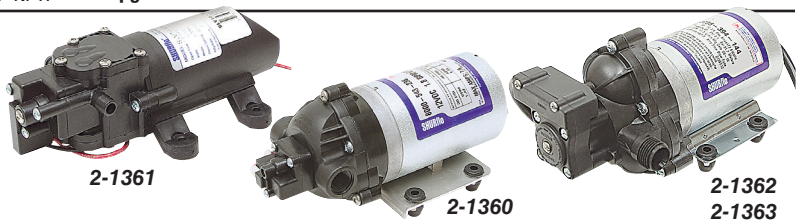

140 GPM Centrifugal Pump

ITEM 2-1222
$472.95

• Brand new, HYPRO 9203C cast iron centrifugal pedestal mount pump. Ideal for high volume spraying systems. Viton seals.

SPECIFICATIONS

- Model 9203C
- Max. 6000 RPM
- 1 1/2" NPT inlet port
- 1 1/4" NPT outlet port
- Rotation CCW
- Max. temp. 140° F
- 2 bolt pedestal mount on 3" centers
- Shaft 5/8" outside dia. x 2 1/8" long w/ 3/16" keyway
- Size: 7 3/8" x 7 1/4" x 8 1/4"
- Shpg. 21 lbs.

Line Strainers

• Brand new HYPRO. Keeps debris from being drawn thru pump. Provides longer component life and less downtime.

SPECIFICATIONS

- Polypropylene construction
- EPDM gasket
- 80 PSI at 70 degrees F.
- 50 mesh stainless steel screen
- Shpg. 1 lb.

ITEM 20-997

• 1/2" NPT, 7.7 sq. in. open area, 3.6" x 2.95" x 5.35"

$14.60

ITEM 20-998

• 3/4" NPT, 7.7 sq. in. open area, 3.6" x 2.95" x 5.35"

$15.75

ITEM 20-999

• 1" NPT, 13.5 sq. in. open area, 5" x 4.1" x 6.35"

$21.45

Shurflo Diaphragm Pumps

• Brand new, SHURFLO automatic demand diaphragm pumps. Ideal for spot sprayers. Santoprene diaphragm and Viton valves. Can run dry intermittently. Rubber mounting feet. Intermittent duty. Automatic on/off pressure switch. Use adapters shown below for 1/2" MSPT ported items (metal fittings and rigid pipe are not recommended). Wire leads on DC models, 6 ft. power cord on AC model.

ITEM	Model	Volts	Amps	Open Flow	Max. GPM at PSI	PSI	Ports	Switch Settings on/off	Self Priming Lift max.	Size	Shpg.	Price
2-1361	SLV10-AA41	12 DC	4	1 GPM	0.49 at 30	50	3/8" hosebarb	25/40 PSI	2 1/2 ft.	7" x 3 5/8" x 2 3/8"	3 lbs.	$69.95
2-1360	8000-543-236	12 DC	6.4	1.8 GPM	1.4 at 40	50	3/8" NPTF	30/50 PSI	8 ft.	8 1/4" x 4" x 4 1/2"	6 lbs.	$124.60
2-1362	2088-343-135	12 DC	7.7	3 GPM	2.05 at 40	40	1/2" MSPT	25/45 PSI	12 ft.	8 3/4" x 6" x 4 1/2"	6 lbs.	$148.70
2-1363	2088-394-144	115 AC	0.9	3 GPM	1.6 at 40	40	1/2" MSPT	25/45 PSI	12 ft.	9" x 5 1/4" x 4 7/8"	6 lbs.	$226.75

Shurflo Hosebarb to Pipe Fittings

• Brand new Shurflo polypropylene hosebarb to pipe fittings.

ITEM	Style	Description	Hose ID	NPT Fitting	Shpg.	Price
2-1366	A	Straight	3/8"	1/2" NPTF Swivel	1/4 lb.	$1.10
2-1367	A	Straight	1/2"	1/2" NPTF Swivel	1/4 lb.	$1.00
2-1364	A	Straight	5/8"	1/2" NPTF Swivel	1/4 lb.	$2.05
2-1365	A	Straight	3/4"	1/2" NPTF Swivel	1/4 lb.	$1.25
2-1369	B	Elbow	3/8"	1/2" NPTF Swivel	1/4 lb.	$1.00

ITEM	Style	Description	Hose ID	NPT Fitting	Shpg.	Price
2-1368	B	Elbow	1/2"	1/2" NPTF Swivel	1/4 lb.	$1.00
2-1371	B	Elbow	5/8"	1/2" NPTF Swivel	1/4 lb.	$1.75
2-1370	B	Elbow	3/4"	1/2" NPTF Swivel	1/4 lb.	$1.25
2-1372	C	Straight	3/8"	3/8" NPTM	1/4 lb.	$0.50
2-1374	C	Straight	1/2"	1/2" NPTM	1/4 lb.	$2.55