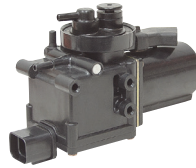

10 Gallon Portable Tire Blaster
\$180.00

ITEM 1-5014

• Brand new EAGLE Model IHCT10 portable tire blaster. Uses a blast of air to seat tire beads onto rims. 2" NPT ball valve and special adapter nozzle to control air flow into tire. Features include heavy gauge steel construction, shut-off valve, filling valve, pressure gauge, 3 foot hose, tire chuck and built-in cushioned carry handle. Quick coupler end for attachment to compressor airline for filling.

ITEM 4-1668 \$126.00

• Brand new AIR-MITE Model V-4210-3P. Use for operating single or double acting air cylinders. Anodized aluminum body. All ports blocked in spring centered position.

SPECIFICATIONS

- Treadle style foot pedal
- Ports 1/4" NPT
- PSI 150
- Three position
- Spring centered
- Size 7" x 2 3/8" x 1 3/8"
- Shpg. 2 lbs.

12 Volt DC Vacuum Pump

ITEM 4-1831

\$18.95

• New MITSUBISHI. Model #G6T50371ZC. Original application was automotive cruise control. Ideal source of vacuum.

SPECIFICATIONS

- Volts 12 VDC
- Amps 0.35 Amps
- Vacuum 11 in. Hg vacuum @ no flow
- Port Barb for 0.2 ID tubing
- Mounting 3 holes each side
- Size 5 1/2" x 2 3/8" x 3 1/4"
- Shpg. 6 lbs.

Compressor Unloader Valve

ITEM 4-1499

\$46.50

• Brand new. Use on compressors driven by continuous power input (gas engines, hydraulic, etc.). Once tank reaches full pressure incoming air from compressor is vented to atmosphere. 1/4" NPT tank connection, 1/4" tubing connection for air line, 1/8" NPT for idle control or head unloader. Toggle lever to override. Size 3" x 3 1/2" x 1 1/2". Shpg. 1 lb.