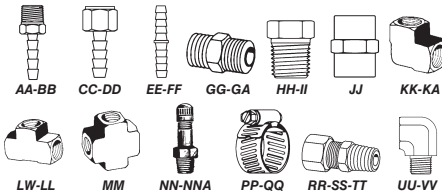

1/4" NPT Air Safety Valve

• Brand new, CONRADER SRV-187 brass air compressor safety relief valve. Factory set, non-adjustable. Pull ring allows manual pressure relief.

SPECIFICATIONS FOR ALL

- Connection 1/4" NPT
- Size 9/16" dia. x 1 1/2"
- Shpg. 1/4 lb.

• New, HAILEA model ACO-009E air pump. Use for large or multiple aquariums. Finned aluminum housing. Linear piston design for long life, low noise and vibration. Oilfree air.

SPECIFICATIONS

- Voltage 115 AC
- Power Consumption 160 watts
- Flow 5 CFM (145 Liters/Min.) free flow
- Pressure 5 PSI (0.035 Mpa)
- Noise Level <60 db
- Duty Continuous
- Inlet Port 0.571 OD barb for 13mm tubing
- Outlet Port M12x1.5 metric pipe
- Inlet Port 0.466 OD barb for 10mm tubing
- Mount Rubber cushion feet
- Size 1 1/4" 5" x 6 3/8"
- Shpg. 13 lbs.