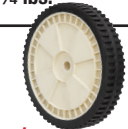

**10" x 1 5/8" Plastic Wheel**

**ITEM 1-4834**

**\$4.99**

• New plastic wheel made from recycled material. Offset hub extends out 1" on one side.

**SPECIFICATIONS**

- Size 10" dia. x 1 5/8" wide
- Tread smooth
- Bore 5/8" dia.
- Thru-Length 2 3/4"
- Shpg. 3 lbs.

**9 3/4" x 1 3/4" Solid Rubber Tire**

**ITEM 1-3112-A**

**\$6.95**

• New, FALLSHAW solid rubber tire on plastic wheel. No press in hub.

**SPECIFICATIONS**

- Wheel Size 9 3/4" x 1 3/4"
- Wheel Bearings: none
- Hub Centered
- Tread Pattern 4 groove
- Bore & Thru-length 1.45" diam. x 2.345" serrated hub
- Shpg. 5 lbs.

**9" x 3" Plastic Wheel**

**ITEM 1-4931**

**\$3.99**

• New, black plastic wheel and hub.

**SPECIFICATIONS**

- Size 9" dia. x 3" wide
- Tread ribbed
- Bore 3/8" diam.
- Bore thru-length 2 3/4"
- Plain bearing
- Hub offset
- Shpg. 1 1/4 lbs.

**8 1/2" x 1 1/2" Wheel**

**ITEM 1-5453**

**\$4.95**

• New rubber tire on white plastic wheel. Bar pattern tread. 57 tooth 6 3/4" dia. internal gear.

**SPECIFICATIONS**

- Size 8 1/2" dia. x 1 1/2" wide
- Tread Block
- Bore 5/8" dia.
- Thru-Length 1 1/2"
- Shpg. 1 lb.