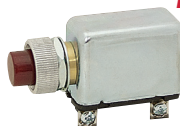

SPECIFICATIONS

- Voltage 12 DC
- Lens color Red
- Terminals Screw
- Mount 3/4" dia. hole
- Overall Size 3" x 1" x 2"
- Shpg. 1 lb.