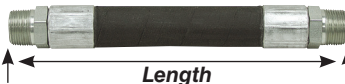

## NPT Hydraulic Hose Lengths

• Brand new. Top quality, wire braid with NPT male fittings each end.

One Wire Braid Hose									
Lgth.	1/4" ID			3/8" ID			1/2" ID		
	ITEM	Shpg.	Price	ITEM	Shpg.	Price	ITEM	Shpg.	Price
	• 100R17, 1/4" NPT solid male fittings • Working/burst 3000/12,000 PSI			• 100R17, 3/8" NPT solid male fittings • Working/burst 3000/12,000 PSI			• 100R17, 1/2" NPT solid male fittings • Working/burst 3000/12,000 PSI		
12"	916-1412	1 lb.	\$ 5.15	903-3812	1 lb.	\$ 5.40	905-1212	1 lb.	\$ 6.20
18"	916-1418	1 lb.	\$ 6.10	903-3818	1 lb.	\$ 6.40	905-1218	1 lb.	\$ 7.25
24"	916-1424	1 lb.	\$ 7.05	903-3824	1 1/4 lbs.	\$ 7.45	905-1224	1 1/4 lbs.	\$ 8.45
30"	916-1430	1 1/4 lbs.	\$ 8.05	903-3830	1 1/4 lbs.	\$ 8.45	905-1230	1 1/2 lbs.	\$ 9.55
36"	916-1436	1 1/4 lbs.	\$ 9.00	903-3836	1 1/2 lbs.	\$ 9.50	905-1236	1 1/2 lbs.	\$10.65
48"	916-1448	1 1/2 lbs.	\$10.85	903-3848	1 1/2 lbs.	\$11.50	905-1248	2 lbs.	\$12.90
60"	916-1460	1 1/2 lbs.	\$12.75	903-3860	2 lbs.	\$13.55	905-1260	2 lbs.	\$15.10
72"	916-1472	1 3/4 lbs.	\$14.65	903-3872	2 lbs.	\$15.60	905-1272	3 lbs.	\$17.35
84"	916-1484	1 3/4 lbs.	\$16.55	903-3884	3 lbs.	\$17.70	905-1284	3 lbs.	\$19.55
96"	916-1496	2 lbs.	\$18.50	903-3896	4 lbs.	\$19.75	905-1296	4 lbs.	\$21.85
108"	916-14108	3 lbs.	\$20.40	903-38108	5 lbs.	\$21.80	905-12108	5 lbs.	\$24.05
120"	916-14120	4 lbs.	\$22.30	903-38120	6 lbs.	\$23.85	905-12120	6 lbs.	\$26.25
144"	916-14144	5 lbs.	\$26.10	903-38144	7 lbs.	\$27.95	905-12144	7 lbs.	\$30.75
180"	916-14180	6 lbs.	\$31.20	903-38180	8 lbs.	\$33.40	905-12180	8 lbs.	\$36.70
240"	916-14240	8 lbs.	\$40.50	903-38240	10 lbs.	\$43.45	905-12240	11 lbs.	\$47.70
300"	916-14300	9 lbs.	\$49.85	903-38300	12 lbs.	\$53.50	905-12300	14 lbs.	\$58.60

## Suction Return Line Hose

• Brand new. Top quality. Connect reservoir to pump, low pressure return lines to reservoir. Meets SAE spec. 100-R4. Textile fiber and wire spiral reinforced. Tough, oil-proof rubber cover.