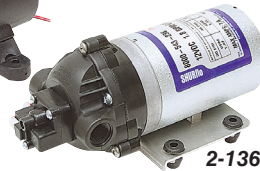

Water System Automatic Pressure Switches

• Brand new, LEFOO automatic pressure switch for automatic water systems. Automatically turns pump ON or OFF at set values. Adjustable differential. Sturdy plastic housing. Single port.

ITEM 4-1822

$13.95

SPECIFICATIONS

- Contact ratings
  - 1½ HP at 120 VAC
  - 2 HP at 230 VAC
  - 3 HP at 240 VAC 3Ph
- Factory setting
  - ON (cut-in) 40 PS
  - OFF (cut-out) 60 PSI

- Min. ON (cut-in) 20 PSI
- Max. OFF (cut-out) 80 PS
- Differential 15-35 PSI
- Port ¼" NPT
- Size 3¾" x 2½" x 3¾"
- Shpg. 1½ lbs.

ITEM 4-1821

$13.95

SPECIFICATIONS

- Contact ratings
  - 1½ HP, 20 amps at 120 VAC
  - 2 HP, 12 amps at 240 VAC
  - 3 HP, 9.6 amps at 240 VAC 3Ph
- Factory setting
  - ON (cut-in) 30 PSI
  - OFF (cut-out) 50 PSI

- Min. ON (cut-in) 30 PSI
- Max. OFF (cut-out) 100 PS
- Differential 20-35 PSI
- Port ¼" NPT
- Size 3½" x 2¼" x 3½"
- Shpg. 1½ lbs.

Windshield Washer Pump

ITEM 2-1442

$8.99

• New, windshield washer pump. Mounts thru grommet on side of reservoir (not included). Recessed two prong electrical connection.

SPECIFICATIONS

- Pump Voltage 12 VDC
- Mount 0.65 OD barb for grommet
- Outlet ¾" hose barb
- Size 1¾" dia. x 3¾"
- Shpg. 1 lb.

Hydraulic Driven Centrifugal Pump

ITEM 2-1180

$1048.70

• Brand new HYPRO model 9303-HM1C. Cast iron centrifugal pump with direct drive hydraulic motor. Power from tractor hydraulic circuit leaving PTO free for other uses.

SPECIFICATIONS

- Maximum Pressure 120 PSI
- Maximum Pump Flow: 112 GPM
- Pump inlet 1½" NPT
- Pump discharge 1¼" NPT
- 140° F max. fluid temp
- Hydraulic motor ports ½" NPT
- Hydraulic requirements-13 GPM at 2000 PSI
- 11" x 7¾" x 8¼"
- Shpg. 31 lbs.

140 GPM Centrifugal Pump

ITEM 2-1222

$472.95

• Brand new, HYPRO 9203C cast iron centrifugal pedestal mount pump. Ideal for high volume spraying systems. Viton seals.

SPECIFICATIONS