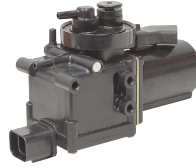

10 Gallon Portable Tire Blaster
\$189.00

ITEM 1-5014

• Brand new EAGLE Model IHCT10 portable tire blaster. Uses a blast of air to seat tire beads onto rims. 2" NPT ball valve and special adapter nozzle to control air flow into tire. Features include heavy gauge steel construction, shut-off valve, filling valve, pressure gauge, 3 foot hose, tire chuck and built-in cushioned carry handle. Quick coupler end for attachment to compressor airline for filling.

SPECIFICATIONS

- Treadle style foot pedal
- Ports 1/4" NPT
- PSI 150
- Three position
- Spring centered
- Size 7" x 2 3/8" x 1 3/8"
- Shpg. 2 lbs.

1/4 NPS x 1/4 NPS Air Hex Fitting Nipple

ITEM 4-1952

\$2.95

• New, Aluminum hex nipple with 30 degree cone seat. Adapter fitting used on air hose to air tool connection.

SPECIFICATIONS

- 1/4 NPS 30° cone seat x 1/4 NPS 30° cone seat
- Shpg. 0.1 lbs.

12 Volt DC Vacuum Pump

ITEM 4-1831

\$18.95

• New MITSUBISHI. Model # G6T50371ZC. Original application was automotive cruise control. Ideal source of vacuum.

SPECIFICATIONS

- Volts 12 VDC
- Amps 0.35 Amps
- Vacuum 11 in. Hg vacuum @ no flow
- Port Barb for 0.2 ID tubing
- Mounting 3 holes each side
- Size 5 1/2" x 2 3/8" x 3 1/4"
- Shpg. 6 lbs.