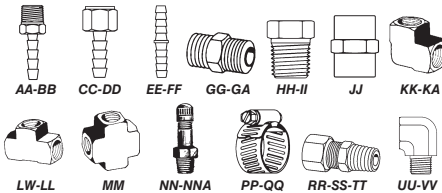

1/4" NPT Air Safety Valve

• Brand new, CONRADER SRV-187 brass air compressor safety relief valve. Factory set, non-adjustable. Pull ring allows manual pressure relief.

SPECIFICATIONS FOR ALL

- Connection 1/4" NPT
- Size 9/16" dia. x 1 1/2"
- Shpg. 1/4 lb.

• New, HAILEA model ACO-009E air pump. Use for large or multiple aquariums. Finned aluminum housing. Linear piston design for long life, low noise and vibration. Oilfree air.

SPECIFICATIONS

- Voltage 115 AC
- Power Consumption 160 watts
- Flow 5 CFM (145 Liters/Min.) free flow
- Pressure 5 PSI (0.035 Mpa)
- Noise Level <60 db
- Duty Continuous
- Inlet Port 0.571 OD barb for 13mm tubing
- Outlet Port M12x1.5 metric pipe
- Inlet Port 0.466 OD barb for 10mm tubing
- Mount Rubber cushion feet
- Size 11 1/4" 5" x 6"
- Shpg. 13 lbs.