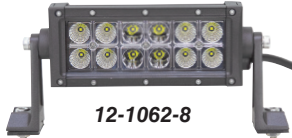

Combination Spot/Flood Light Bars.

• Brand new, BUYERS LED combination spot and flood dual row light bars. Waterproof and shock/vibration resistant. Clear Lens. Operates on 12-24 Volt DC power. Spreads light over a wide area and delivers a concentrated beam across a long distance. Die-cast black aluminum housing. Stainless steel mounting hardware. Adjustable angle mounting. 36" wire leads with waterproof whip connector. IP67 waterproof rating.

12-1062-22

12-1062-8

Spot/Flood Light Bars

ITEM	Length	Lumens	Number of LED'S	Amps	Lens Dimensions	Mount Ctr - Ctr	Shpg.	Price
12-1062-8	8"	3240	12	2	6" x 2"	9.75"	4 lbs.	\$72.40
12-1062-14	14"	6480	24	4.2	12" x 2"	15.75"	5 lbs.	\$109.95
12-1062-22	22"	10800	40	8.2	20" x 2"	23.75"	8 lbs.	\$160.15
12-1062-32	32"	16200	60	12	30" x 2"	34"	11 lbs.	\$231.40
12-1062-50	50"	25920	96	16.6	48" x 2"	51.75"	16 lbs.	\$289.90

1" 3 LED Strobe Lights

• Brand new, BUYERS three LED strobe light. Surface or recessed mount black bezel and gasket included. Aluminum housing, polycarbonate lens. Can be wired to strobe or always ON. Can be wired to synchronize or alternate flash pattern with additional lights. 8" wire leads. SAE J595 Class 1, CA13 Class B Rating. Rated IPX7.

12-24 VDC LED Dome Light

• Brand new, BUYERS model 5625338 LED dome light with motion sensor. Thirty five, LEDs. Plastic housing. Two wire connection.

SPECIFICATIONS

- Voltage 12-24 VDC
- Amps 1 amp @ 12 VDC
- Lumens 2200
- Lens 4" dia.
- Mount Three holes on 4 5/8" dia. BC
- Size 5.1" dia. x 0.575"
- Shpg. ½ lbs.