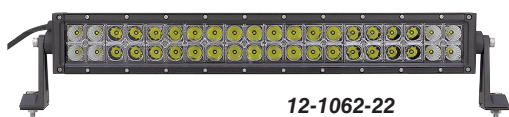

Combination Spot/Flood Light Bars.

• Brand new, BUYERS LED combination spot and flood dual row light bars. Waterproof and shock/vibration resistant. Clear Lens. Operates on 12-24 Volt DC power. Spreads light over a wide area and delivers a concentrated beam across a long distance. Die-cast black aluminum housing. Stainless steel mounting hardware. Adjustable angle mounting. 36" wire leads with waterproof whip connector. IP67 waterproof rating.

12-1062-22

12-1062-8

Spot/Flood Light Bars

ITEM	Length	Lumens	Number of LED'S	Amps	Lens Dimensions	Mount Ctr - Ctr	Shpg.	Price
12-1062-8	8"	3240	12	2	6" x 2"	9.75"	4 lbs.	\$72.40
12-1062-14	14"	6480	24	4.2	12" x 2"	15.75"	5 lbs.	\$109.95
12-1062-22	22"	10800	40	8.2	20" x 2"	23.75"	8 lbs.	\$160.15
12-1062-32	32"	16200	60	12	30" x 2"	34"	11 lbs.	\$231.40
12-1062-50	50"	25920	96	16.6	48" x 2"	51.75"	16 lbs.	\$289.90

1" 3 LED Strobe Lights

• Brand new, BUYERS three LED strobe light. Surface or recessed mount black bezel and gasket included. Aluminum housing, polycarbonate lens. Can be wired to strobe or always ON. Can be wired to synchronize or alternate flash pattern with additional lights. 8" wire leads. SAE J595 Class 1, CA13 Class B Rating. Rated IPX7.

12-24 VDC LED Dome Light

• Brand new, BUYERS model 5625338 LED dome light with motion sensor. Thirty five, LEDs. Plastic housing. Two wire connection.

SPECIFICATIONS

- Voltage 12-24 VDC
- Amps 1 amp @ 12 VDC
- Lumens 2200
- Lens 4" dia.
- Mount Three holes on 4 5/8" dia. BC
- Size 5.1" dia. x 0.575"
- Shpg. ½ lbs.