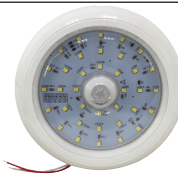

Combination Spot/Flood Light Bars.

• Brand new, BUYERS LED combination spot and flood dual row light bars. Waterproof and shock/vibration resistant. Clear Lens. Operates on 12-24 Volt DC power. Spreads light over a wide area and delivers a concentrated beam across a long distance. Die-cast black aluminum housing. Stainless steel mounting hardware. Adjustable angle mounting. 36" wire leads with waterproof whip connector. IP67 waterproof rating.

1" 3 LED Strobe Lights

• Brand new, BUYERS three LED strobe light. Surface or recessed mount black bezel and gasket included. Aluminum housing, polycarbonate lens. Can be wired to strobe or always ON. Can be wired to synchronize or alternate flash pattern with additional lights. 8" wire leads. SAE J595 Class 1, CA13 Class B Rating. Rated IPX7.

ITEM 12-1065-A Amber **\$49.50**

ITEM 12-1065-C Clear **\$45.75**

SPECIFICATIONS

- # LED 3
- 12 Flash Patterns
- Voltage 12-24 VDC
- Amps 0.47 amps @ 12 VDC
- Mount 2 holes on 1.28" centers
- Size 1.57" dia. x 0.7"
- Shpg. ¼ lb.

12-24 VDC LED Dome Light

• Brand new, BUYERS model 5625338 LED dome light with motion sensor. Thirty five, LEDs. Plastic housing. Two wire connection.

SPECIFICATIONS

- Voltage 12-24 VDC
- Amps 1 amp @ 12 VDC
- Lumens 2200
- Lens 4" dia.
- Mount Three holes on 4 5/8" dia. BC
- Size 5.1" dia. x 0.575"
- Shpg. ½ lbs.