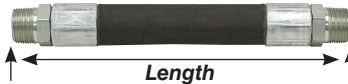

NPT Hydraulic Hose Lengths ⚠️

• Brand new. Top quality, wire braid with NPT male fittings each end.

One Wire Braid Hose									
Lgth.	1/4" ID			3/8" ID			1/2" ID		
	ITEM	Shpg.	Price	ITEM	Shpg.	Price	ITEM	Shpg.	Price
	• 100R17, 1/4" NPT solid male fittings • Working/burst 3000/12,000 PSI			• 100R17, 3/8" NPT solid male fittings • Working/burst 3000/12,000 PSI			• 100R17, 1/2" NPT solid male fittings • Working/burst 3000/12,000 PSI		
12"	916-1412	1 lb.	\$ 5.15	903-3812	1 lb.	\$ 5.40	905-1212	1 lb.	\$ 6.20
18"	916-1418	1 lb.	\$ 6.10	903-3818	1 lb.	\$ 6.40	905-1218	1 lb.	\$ 7.25
24"	916-1424	1 lb.	\$ 7.05	903-3824	1 1/4 lbs.	\$ 7.45	905-1224	1 1/4 lbs.	\$ 8.45
30"	916-1430	1 1/4 lbs.	\$ 8.05	903-3830	1 1/4 lbs.	\$ 8.45	905-1230	1 1/2 lbs.	\$ 9.55
36"	916-1436	1 1/4 lbs.	\$ 9.00	903-3836	1 1/2 lbs.	\$ 9.50	905-1236	1 1/2 lbs.	\$ 10.65
48"	916-1448	1 1/2 lbs.	\$ 10.85	903-3848	1 1/2 lbs.	\$ 11.50	905-1248	2 lbs.	\$ 12.90
60"	916-1460	1 1/2 lbs.	\$ 12.75	903-3860	2 lbs.	\$ 13.55	905-1260	2 lbs.	\$ 15.10
72"	916-1472	1 3/4 lbs.	\$ 14.65	903-3872	2 lbs.	\$ 15.60	905-1272	3 lbs.	\$ 17.35
84"	916-1484	1 3/4 lbs.	\$ 16.55	903-3884	3 lbs.	\$ 17.70	905-1284	3 lbs.	\$ 19.55
96"	916-1496	2 lbs.	\$ 18.50	903-3896	4 lbs.	\$ 19.75	905-1296	4 lbs.	\$ 21.85
108"	916-14108	3 lbs.	\$ 20.40	903-38108	5 lbs.	\$ 21.80	905-12108	5 lbs.	\$ 24.05
120"	916-14120	4 lbs.	\$ 22.30	903-38120	6 lbs.	\$ 23.85	905-12120	6 lbs.	\$ 26.25
144"	916-14144	5 lbs.	\$ 26.10	903-38144	7 lbs.	\$ 27.95	905-12144	7 lbs.	\$ 30.75
180"	916-14180	6 lbs.	\$ 31.20	903-38180	8 lbs.	\$ 33.40	905-12180	8 lbs.	\$ 36.70
240"	916-14240	8 lbs.	\$ 40.50	903-38240	10 lbs.	\$ 43.45	905-12240	11 lbs.	\$ 47.70
300"	916-14300	9 lbs.	\$ 49.85	903-38300	12 lbs.	\$ 53.50	905-12300	14 lbs.	\$ 58.60

Suction Return Line Hose

• Brand new. Top quality. Connect reservoir to pump, low pressure return lines to reservoir. Meets SAE spec. 100-R4. Textile fiber and wire spiral reinforced. Tough, oil-proof rubber cover.