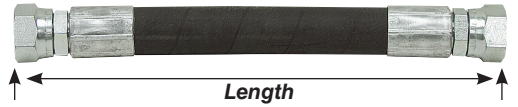

JIC Hydraulic Hose Lengths

- Brand new. Top quality, 2 wire braid with JIC female fittings each end.

Two Wire Braid Hose

Lgth.	1/4" ID • 100R16, working/burst 5800/23,200 PSI						3/8" ID • 100R16, working/burst 4800/19,200 PSI					
	JIC 4F Swivel Fittings			JIC 6F Swivel Fittings			JIC 6F Swivel Fittings			JIC 8F Swivel Fittings		
	ITEM	Shpg.	Price	ITEM	Shpg.	Price	ITEM	Shpg.	Price	ITEM	Shpg.	Price
12"	920-2212	1 lb.	\$ 7.85	921-2212	1 lb.	\$ 7.95	930-2212	1 lb.	\$ 8.40	931-2212	1 lb.	\$ 9.35
18"	920-2218	1 lb.	\$ 9.15	921-2218	1 lb.	\$ 9.15	930-2218	1 lb.	\$ 9.70	931-2218	1 lb.	\$10.65
24"	920-2224	1 lb.	\$10.30	921-2224	1 lb.	\$10.30	930-2224	1 1/2 lbs.	\$11.00	931-2224	1 1/2 lbs.	\$11.95
30"	920-2230	1 1/4 lbs.	\$11.45	921-2230	1 1/4 lbs.	\$11.45	930-2230	1 1/2 lbs.	\$12.30	931-2230	1 1/2 lbs.	\$13.30
36"	920-2236	1 1/4 lbs.	\$12.65	921-2236	1 1/4 lbs.	\$12.65	930-2236	2 lbs.	\$13.60	931-2236	2 lbs.	\$14.60
48"	920-2248	1 1/2 lbs.	\$15.05	921-2248	1 1/2 lbs.	\$15.05	930-2248	3 lbs.	\$16.20	931-2248	3 lbs.	\$17.20
60"	920-2260	1 1/2 lbs.	\$17.35	921-2260	1 1/2 lbs.	\$17.35	930-2260	3 lbs.	\$18.85	931-2260	3 lbs.	\$19.80
72"	920-2272	1 3/4 lbs.	\$19.20	921-2272	1 3/4 lbs.	\$19.75	930-2272	3 lbs.	\$21.45	931-2272	3 lbs.	\$22.40
84"	920-2284	1 3/4 lbs.	\$22.05	921-2284	1 3/4 lbs.	\$22.05	930-2284	3 lbs.	\$24.05	931-2284	3 lbs.	\$24.95
96"	920-2296	2 lbs.	\$24.40	921-2296	2 lbs.	\$24.40	930-2296	5 lbs.	\$26.65	931-2296	5 lbs.	\$27.60
108"	920-22108	3 lbs.	\$26.75	921-22108	3 lbs.	\$26.75	930-22108	6 lbs.	\$29.25	931-22108	6 lbs.	\$30.20
120"	920-22120	4 lbs.	\$29.10	921-22120	4 lbs.	\$29.10	930-22120	7 lbs.	\$31.90	931-22120	7 lbs.	\$32.80
144"	920-22144	5 lbs.	\$33.80	921-22144	5 lbs.	\$33.80	930-22144	8 lbs.	\$37.10	931-22144	8 lbs.	\$38.00
180"	920-22180	6 lbs.	\$40.85	921-22180	6 lbs.	\$40.85	930-22180	10 lbs.	\$44.85	931-22180	10 lbs.	\$45.85
240"	920-22240	8 lbs.	\$52.60	921-22240	8 lbs.	\$52.60	930-22240	13 lbs.	\$57.90	931-22240	13 lbs.	\$58.90
300"	920-22300	9 lbs.	\$64.35	921-22300	9 lbs.	\$64.35	930-22300	15 lbs.	\$70.90	931-22300	15 lbs.	\$71.90