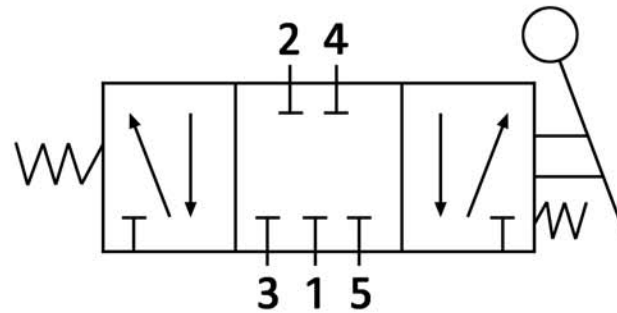

SURPLUS CENTER

800-488-3407

www.surpluscenter.com

1015 West "O" St.

LINCOLN, NE 68528

4-1544

Spring to Center