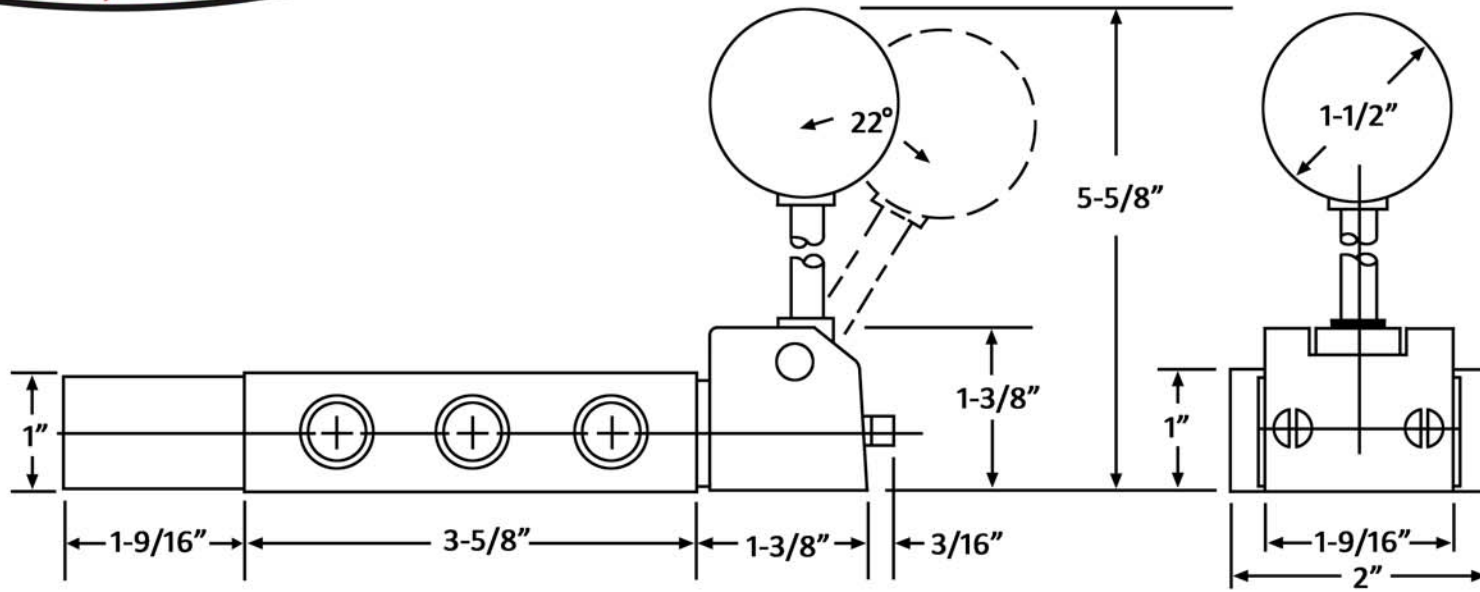

SURPLUS CENTER

800-488-3407

www.surpluscenter.com

1015 West "O" St.

LINCOLN, NE 68528

4-1544

Spring to Center