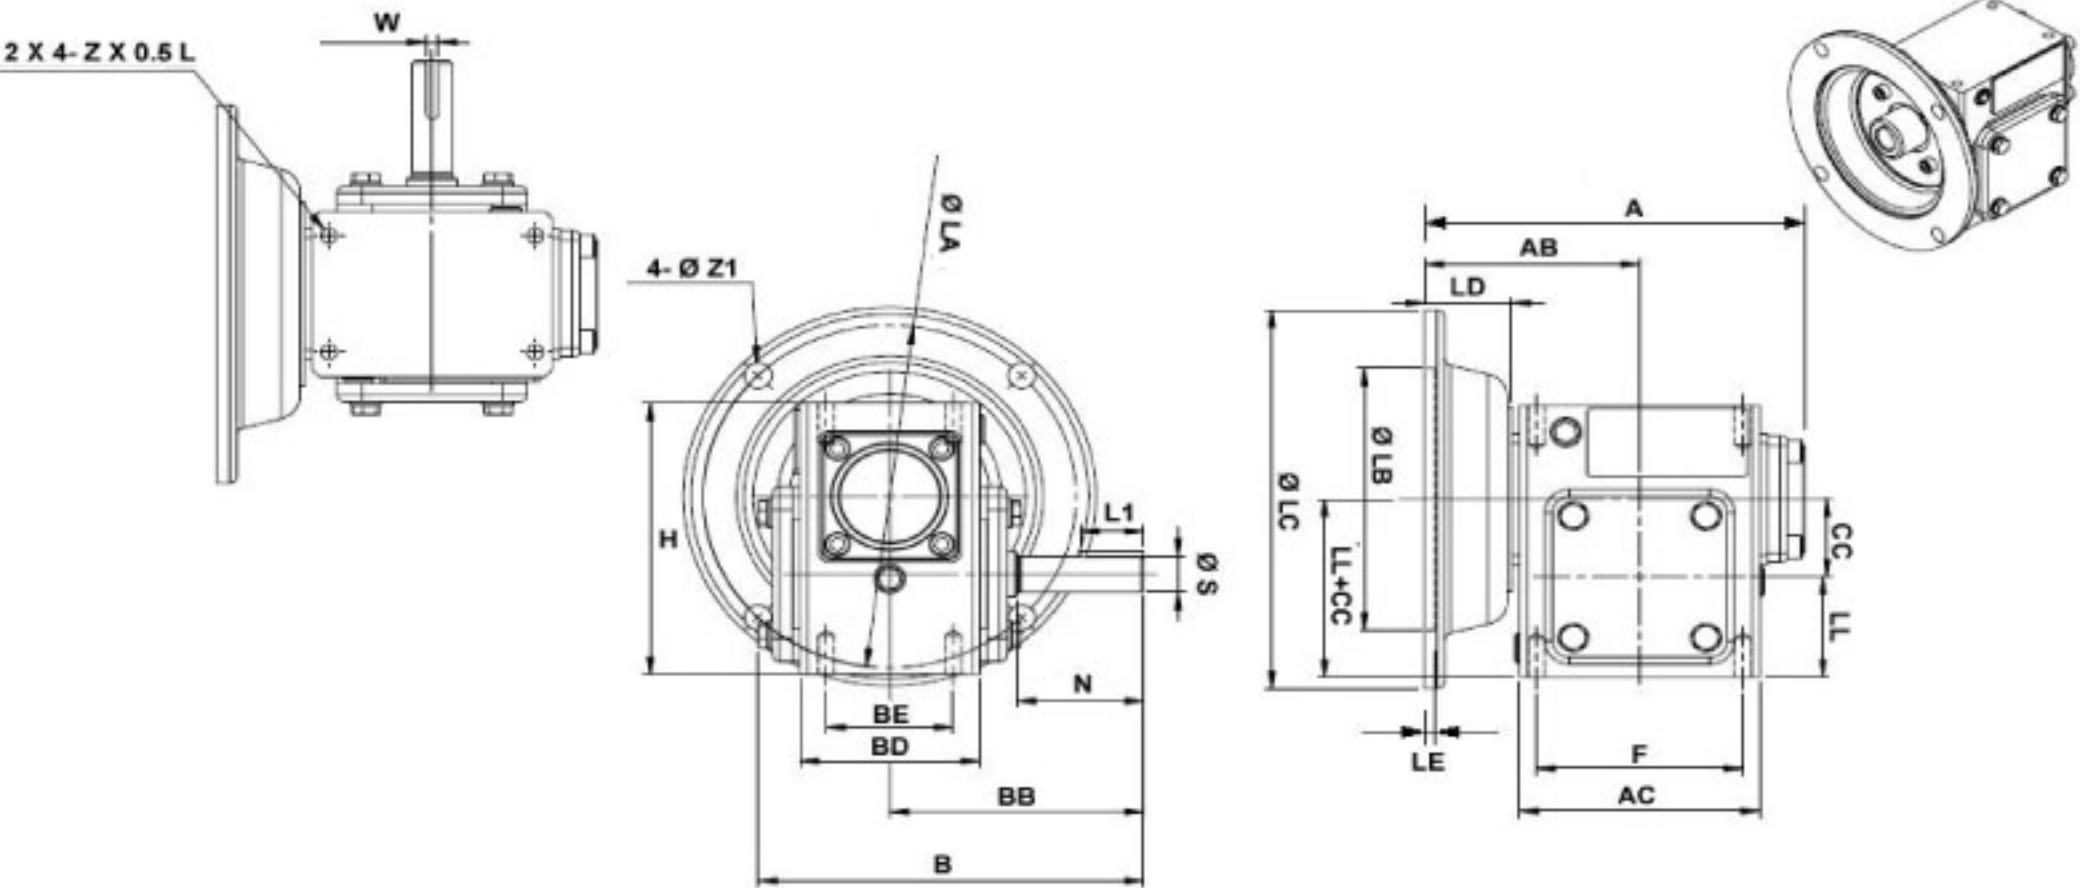

## WorldWide Gear Reducers Left Output 133 Series

\* Fill in with any ratios

A	AB	AC	B	BB	BD	BE	CC	F	H	LL	N	Z
5.99	3.386	3.78	6.067	4	2.835	2	1.333	3.25	4.656	1.718	2	5/16-18 UNC

Flange				Input Bore		Output Shaft			Oil (oz.)		
LA	LB	LC	LD	LE	Z1	U	T*V	L1		S	W*Y
5.875	4.5	6.496	1.378	0.157	0.433	0.625	3/16*3/32	1	0.625	3/16*3/32	7.56

Unit: Inches  
 Scale — 1:2.5