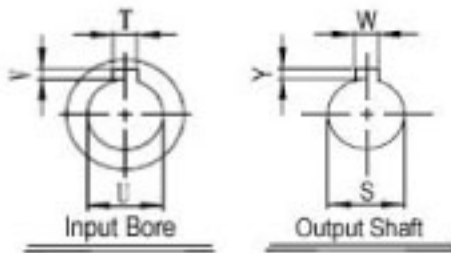

## WorldWide Gear Reducers Left Output 133 Series

\* Fill in with any ratios

A	AB	AC	B	BB	BD	BE	CC	F	H	LL	N	Z
5.99	3.386	3.78	6.067	4	2.835	2	1.333	3.25	4.656	1.718	2	5/16-18 UNC

Flange				Input Bore		Output Shaft			Oil (oz.)		
LA	LB	LC	LD	LE	Z1	U	T*V	L1		S	W*Y
5.875	4.5	6.496	1.378	0.157	0.433	0.625	3/16*3/32	1	0.625	3/16*3/32	7.56