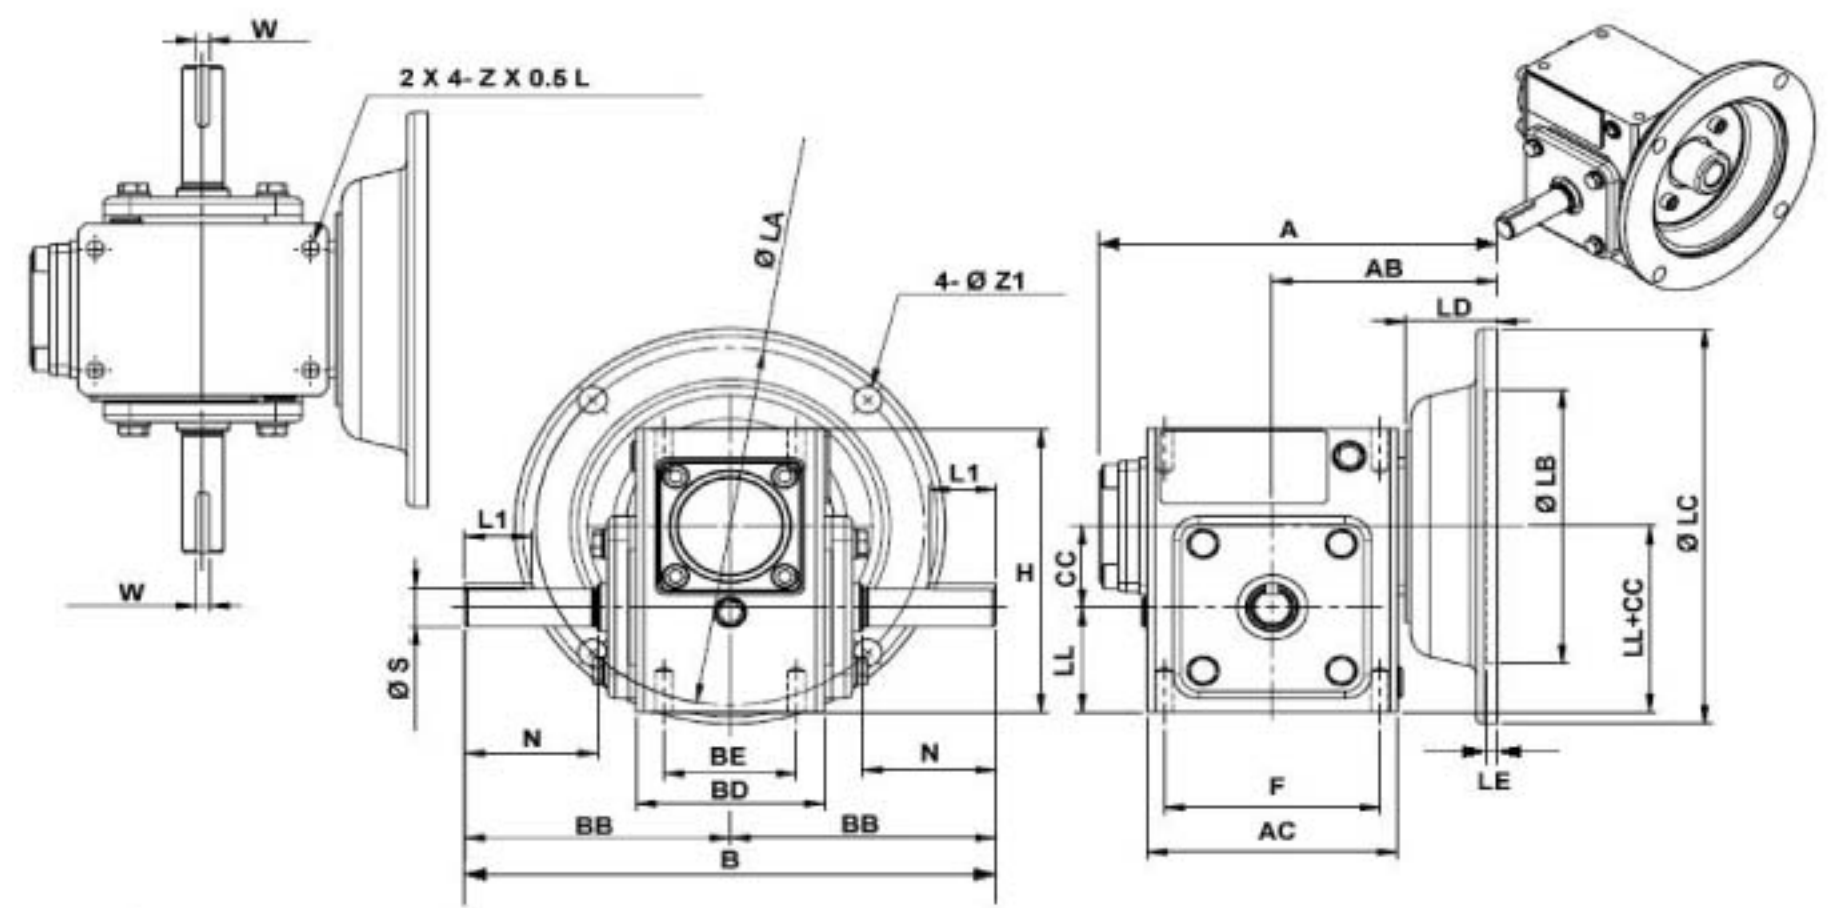

SURPLUS CENTER
 800-488-3407
 www.surpluscenter.com
 1015 West "O" St.
 LINCOLN, NE 68528

WorldWide Gear Reducers
 Dual Output
 133 Series

* Fill in with any ratios

A	AB	AC	B	BB	BD	BE	CC	F	H	LL	N	Z
5.99	3.386	3.78	8	4	2.835	2	1.333	3.25	4.656	1.718	2	5/16-18 UNC

Flange					Input Bore			Output Shaft			Oil (oz.)
LA	LB	LC	LD	LE	Z1	U	T*V	L1	S	W*Y	
5.875	4.5	6.496	1.378	0.157	0.433	0.625	3/16*3/32	1	0.625	3/16*3/32	7.56

Unit: Inches
 Scale — 1:2.5