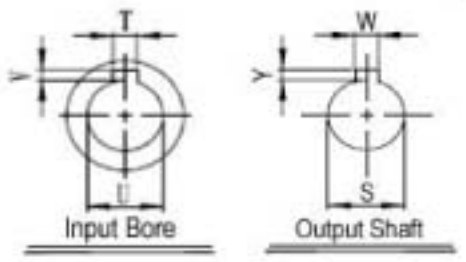

SURPLUS CENTER
 800-488-3407
 www.surpluscenter.com
 1015 West "O" St.
 LINCOLN, NE 68528

WorldWide Gear Reducers
 Dual Output
 133 Series

* Fill in with any ratios

A	AB	AC	B	BB	BD	BE	CC	F	H	LL	N	Z
5.99	3.386	3.78	8	4	2.835	2	1.333	3.25	4.656	1.718	2	5/16-18 UNC

Flange					Input Bore			Output Shaft			Oil (oz.)
LA	LB	LC	LD	LE	Z1	U	T*V	L1	S	W*Y	
5.875	4.5	6.496	1.378	0.157	0.433	0.625	3/16*3/32	1	0.625	3/16*3/32	7.56

Unit: Inches
 Scale — 1:2.5