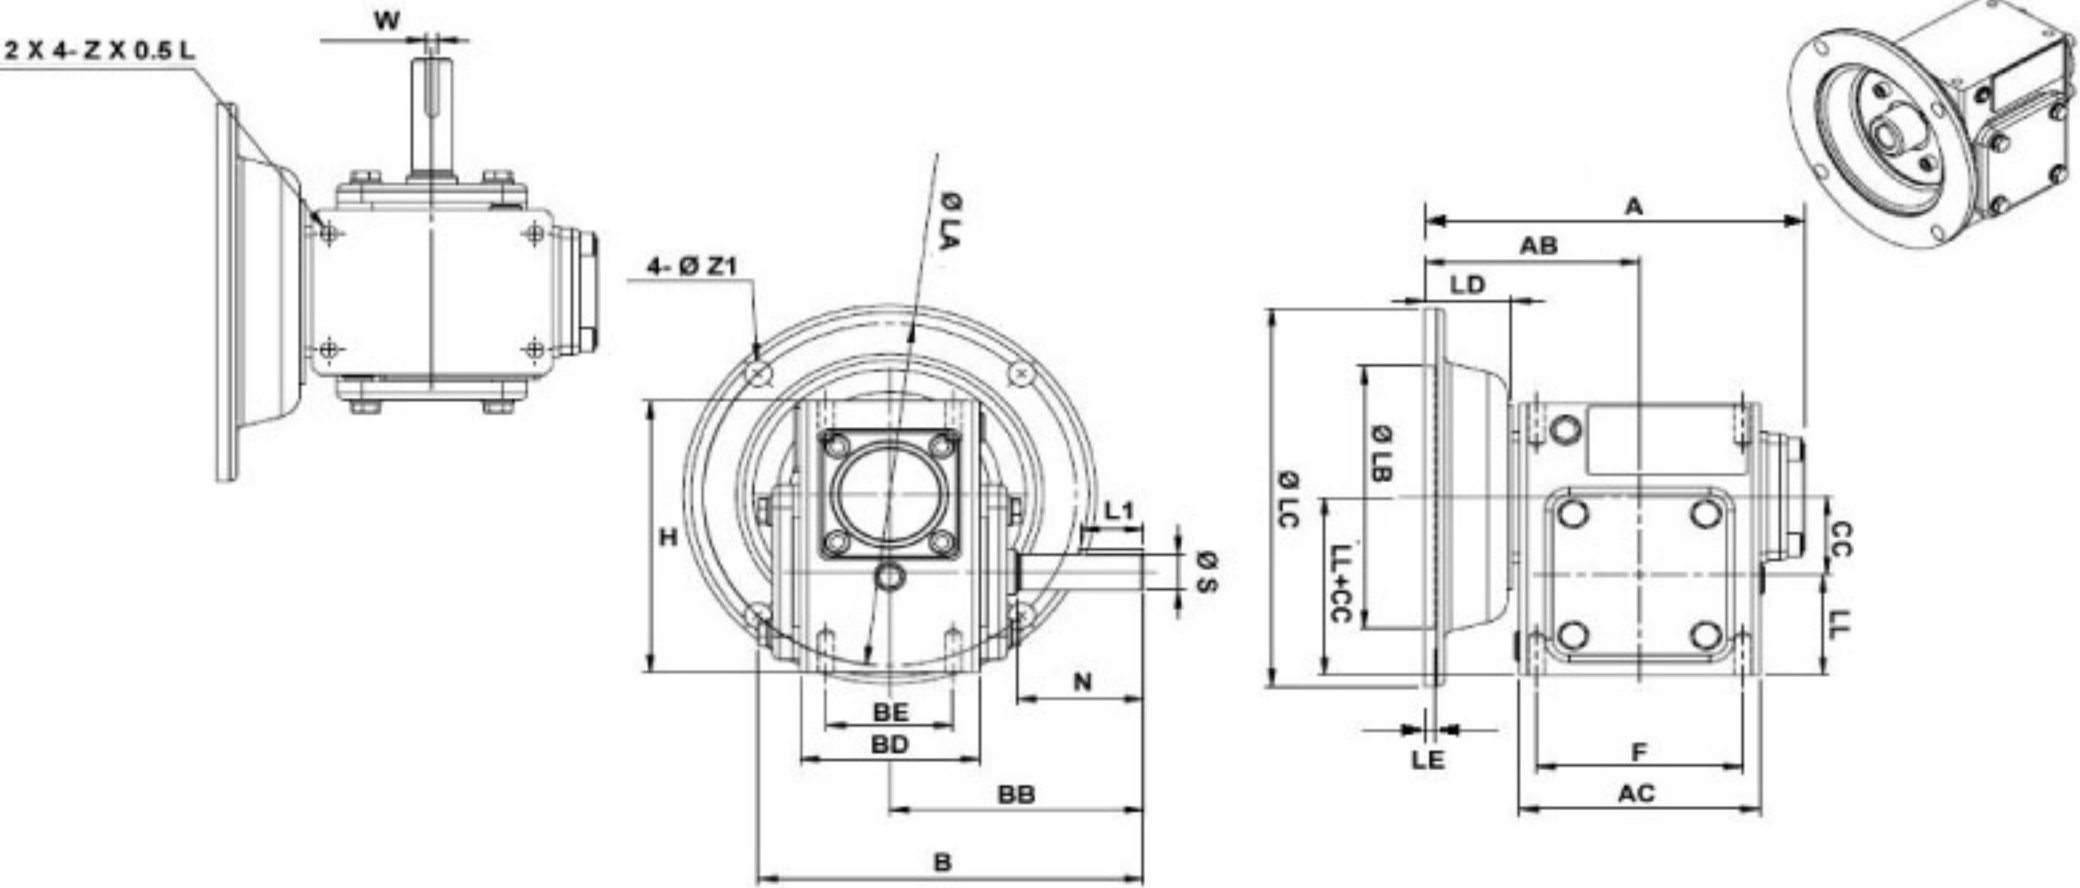

## WorldWide Gear Reducers Left Output 133 Series

\* Fill in with any ratios

A	AB	AC	B	BB	BD	BE	CC	F	H	LL	N	Z
5.99	3.386	3.78	6.067	4	2.835	2	1.333	3.25	4.656	1.718	2	5/16-18 UNC

Flange					Input Bore		Output Shaft			Oil (oz.)	
LA	LB	LC	LD	LE	Z1	U	T*V	L1	S		W*Y
5.875	4.5	6.496	1.378	0.157	0.433	0.625	3/16*3/32	1	0.625	3/16*3/32	7.56

Unit: Inches  
 Scale — 1:2.5