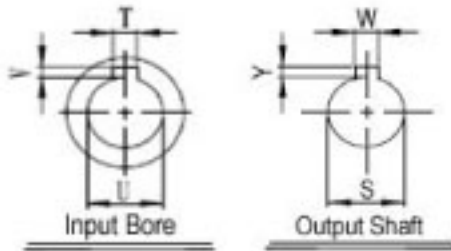

## WorldWide Gear Reducers Left Output 133 Series

\* Fill in with any ratios

A	AB	AC	B	BB	BD	BE	CC	F	H	LL	N	Z
5.99	3.386	3.78	6.067	4	2.835	2	1.333	3.25	4.656	1.718	2	5/16-18 UNC

Flange					Input Bore		Output Shaft			Oil (oz.)	
LA	LB	LC	LD	LE	Z1	U	T*V	L1	S		W*Y
5.875	4.5	6.496	1.378	0.157	0.433	0.625	3/16*3/32	1	0.625	3/16*3/32	7.56