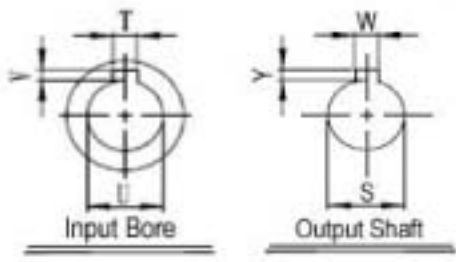

SURPLUS CENTER
 800-488-3407
 www.surpluscenter.com
 1015 West "O" St.
 LINCOLN, NE 68528

WorldWide Gear Reducers
 Dual Output
 133 Series

* Fill in with any ratios

A	AB	AC	B	BB	BD	BE	CC	F	H	LL	N	Z
5.99	3.386	3.78	8	4	2.835	2	1.333	3.25	4.656	1.718	2	5/16-18 UNC

Flange					Input Bore		Output Shaft			Oil (oz.)	
LA	LB	LC	LD	LE	Z1	U	T*V	L1	S		W*Y
5.875	4.5	6.496	1.378	0.157	0.433	0.625	3/16*3/32	1	0.625	3/16*3/32	7.56

Unit: Inches
 Scale — 1:2.5