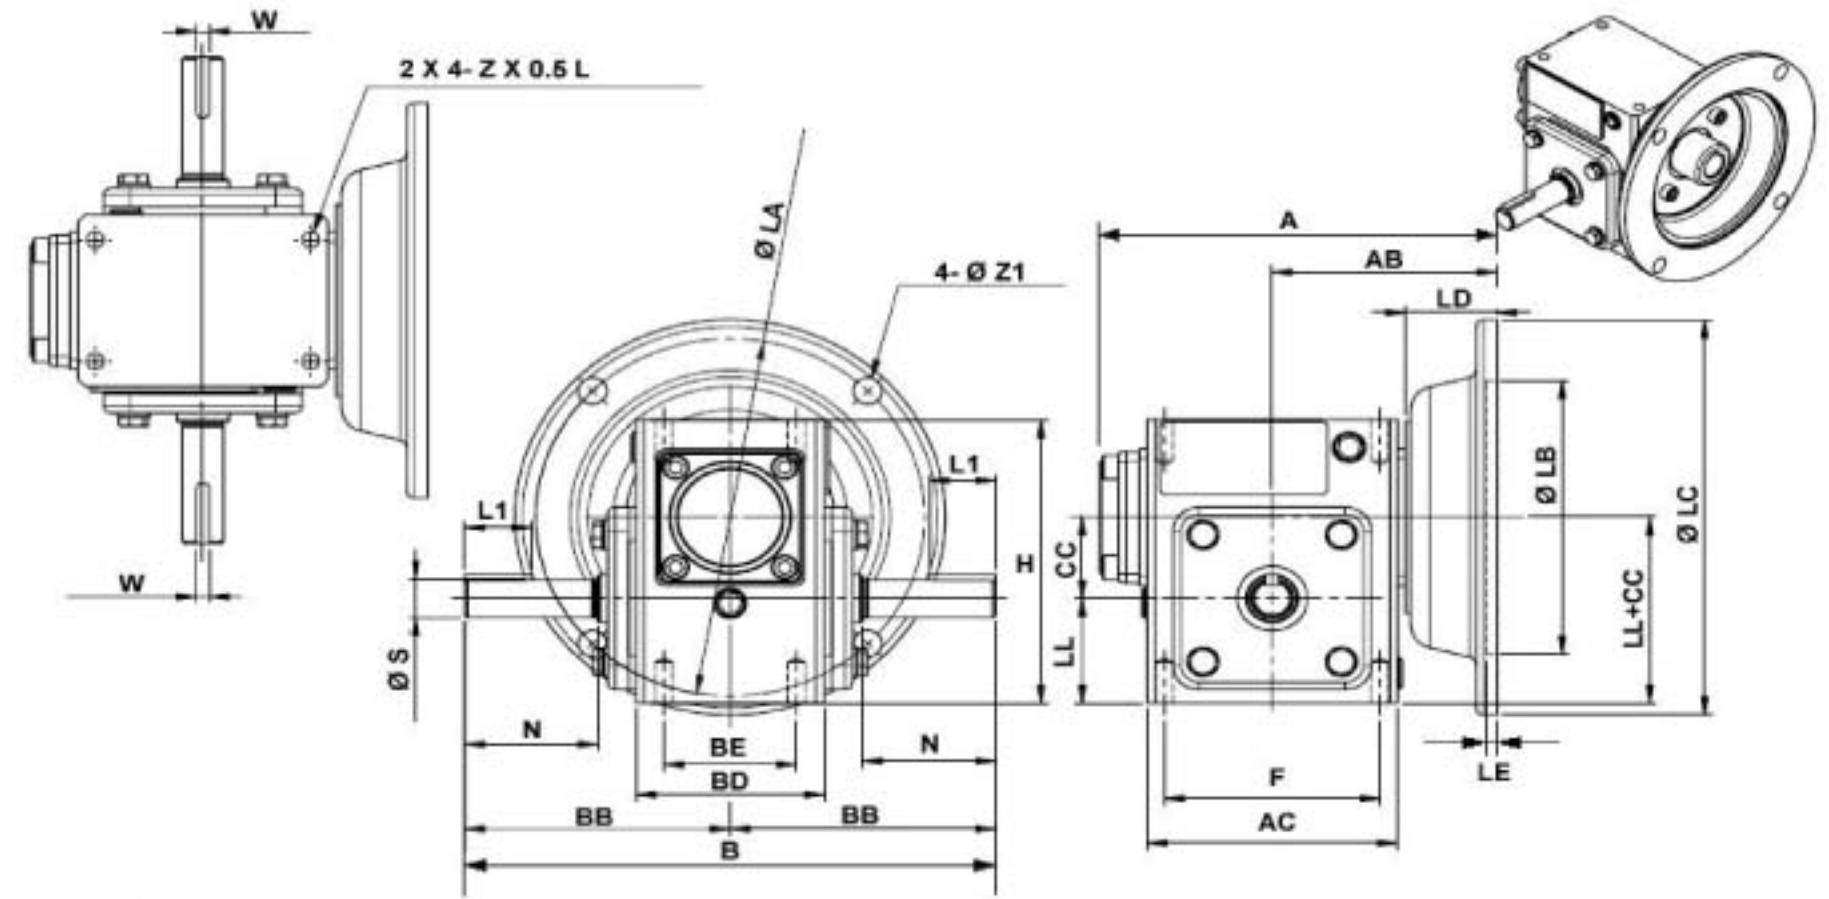

SURPLUS CENTER
 800-488-3407
 www.surpluscenter.com
 1015 West "O" St.
 LINCOLN, NE 68528

WorldWide Gear Reducers
 Dual Output
 133 Series

* Fill in with any ratios

A	AB	AC	B	BB	BD	BE	CC	F	H	LL	N	Z
5.99	3.386	3.78	8	4	2.835	2	1.333	3.25	4.656	1.718	2	5/16-18 UNC

Flange					Input Bore		Output Shaft			Oil (oz.)	
LA	LB	LC	LD	LE	Z1	U	T*V	L1	S		W*Y
5.875	4.5	6.496	1.378	0.157	0.433	0.625	3/16*3/32	1	0.625	3/16*3/32	7.56

Unit: Inches
 Scale — 1:2.5