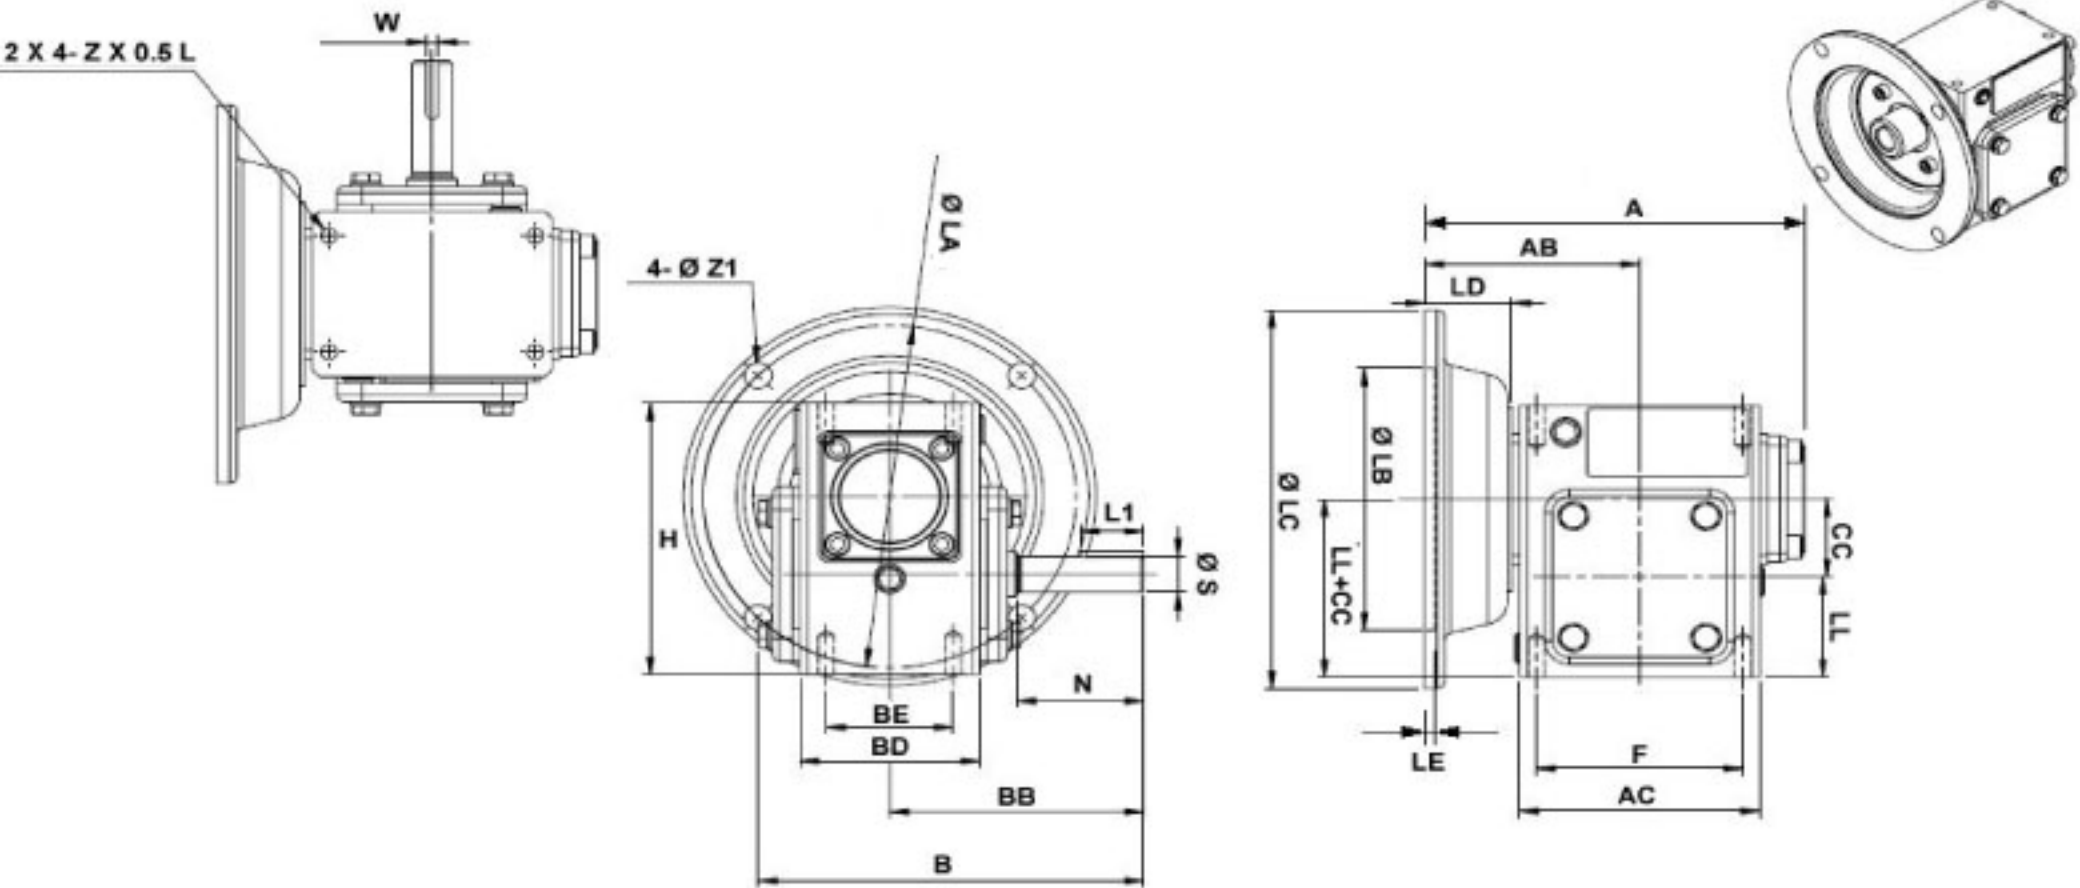

SURPLUS CENTER

800-488-3407
 www.surpluscenter.com
 1015 West "O" St.
 LINCOLN, NE 68528

WorldWide Gear Reducers Left Output 133 Series

* Fill in with any ratios

A	AB	AC	B	BB	BD	BE	CC	F	H	LL	N	Z
5.99	3.386	3.78	6.067	4	2.835	2	1.333	3.25	4.656	1.718	2	5/16-18 UNC

Flange			Input Bore		Output Shaft			Oil (oz.)			
LA	LB	LC	LD	LE	Z1	U	T*V		L1	S	W*Y
5.875	4.5	6.496	1.378	0.157	0.433	0.625	3/16*3/32	1	0.625	3/16*3/32	7.56

Unit: Inches
 Scale — 1:2.5