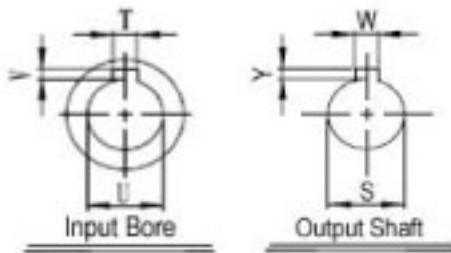

SURPLUS CENTER

800-488-3407
 www.surpluscenter.com
 1015 West "O" St.
 LINCOLN, NE 68528

WorldWide Gear Reducers Left Output 133 Series

* Fill in with any ratios

A	AB	AC	B	BB	BD	BE	CC	F	H	LL	N	Z
5.99	3.386	3.78	6.067	4	2.835	2	1.333	3.25	4.656	1.718	2	5/16-18 UNC

Flange			Input Bore		Output Shaft			Oil (oz.)			
LA	LB	LC	LD	LE	Z1	U	T*V		L1	S	W*Y
5.875	4.5	6.496	1.378	0.157	0.433	0.625	3/16*3/32	1	0.625	3/16*3/32	7.56

Unit: Inches
 Scale — 1:2.5