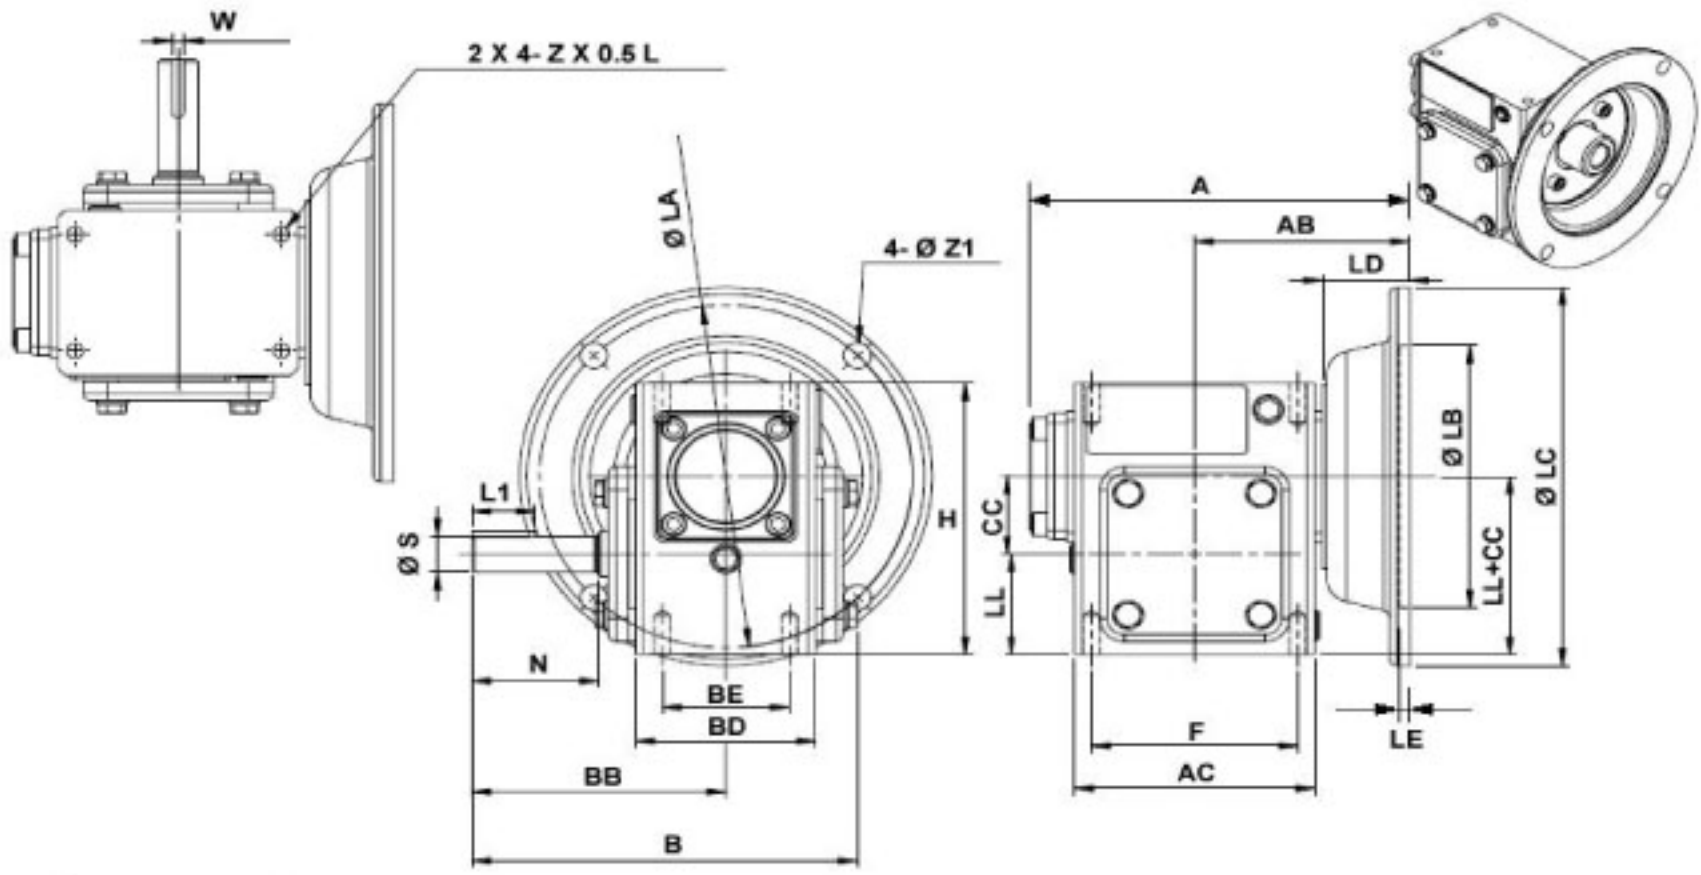

SURPLUS CENTER

800-488-3407
 www.surpluscenter.com
 1015 West "O" St.
 LINCOLN, NE 68528

WorldWide Gear Reducers Right Output 133 Series

* Fill in with any ratios

A	AB	AC	B	BB	BD	BE	CC	F	H	LL	N	Z
5.99	3.386	3.78	6.067	4	2.835	2	1.333	3.25	4.656	1.718	2	5/16-18 UNC

Flange					Input Bore		Output Shaft			Oil (oz.)	
LA	LB	LC	LD	LE	Z1	U	T*V	L1	S		W*Y
5.875	4.5	6.496	1.378	0.157	0.433	0.625	3/16*3/32	1	0.625	3/16*3/32	7.56

Unit: Inches
 Scale — 1:2.5