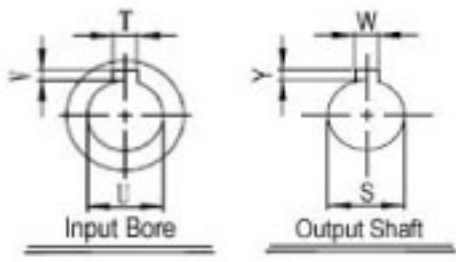

SURPLUS CENTER

800-488-3407
 www.surpluscenter.com
 1015 West "O" St.
 LINCOLN, NE 68528

WorldWide Gear Reducers Right Output 133 Series

* Fill in with any ratios

A	AB	AC	B	BB	BD	BE	CC	F	H	LL	N	Z
5.99	3.386	3.78	6.067	4	2.835	2	1.333	3.25	4.656	1.718	2	5/16-18 UNC

Flange					Input Bore		Output Shaft			Oil (oz.)	
LA	LB	LC	LD	LE	Z1	U	T*V	L1	S		W*Y
5.875	4.5	6.496	1.378	0.157	0.433	0.625	3/16*3/32	1	0.625	3/16*3/32	7.56

Unit: Inches
 Scale — 1:2.5