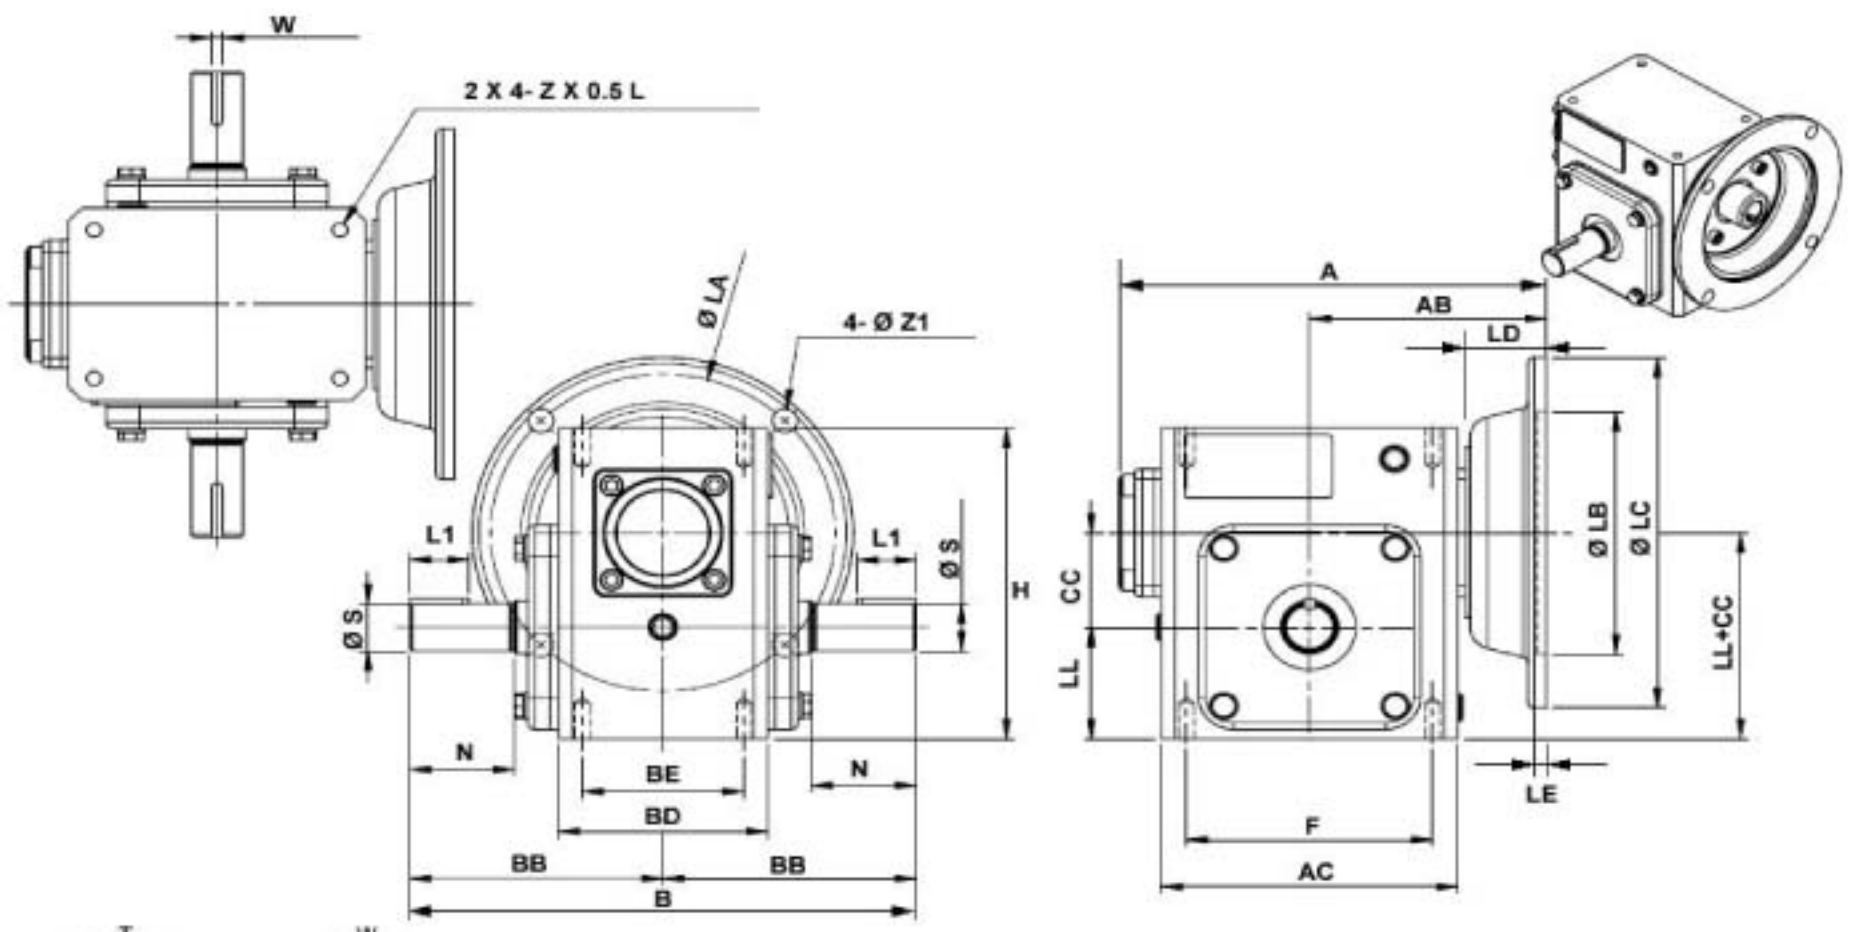

SURPLUS CENTER
 800-488-3407
 www.surpluscenter.com
 1015 West "O" St.
 LINCOLN, NE 68528

WorldWide Gear Reducers
 Dual Output
 175 Series

* Fill in with any ratios

A	AB	AC	B	BB	BD	BE	CC	F	H	LL	N	Z
7.29	4.035	5.059	8.622	4.311	3.563	2.75	1.75	4.188	5.75	2.062	1.781	5/16-18 UNC

Flange					Input Bore		Output Shaft			Oil (oz.)	
LA	LB	LC	LD	LE	Z1	U	T*V	L1	S		W*Y
5.875	4.5	6.496	1.378	0.157	0.433	0.625	3/16*3/32	1	0.875	3/16*3/32	15.27

Unit: Inches
 Scale — 1:3