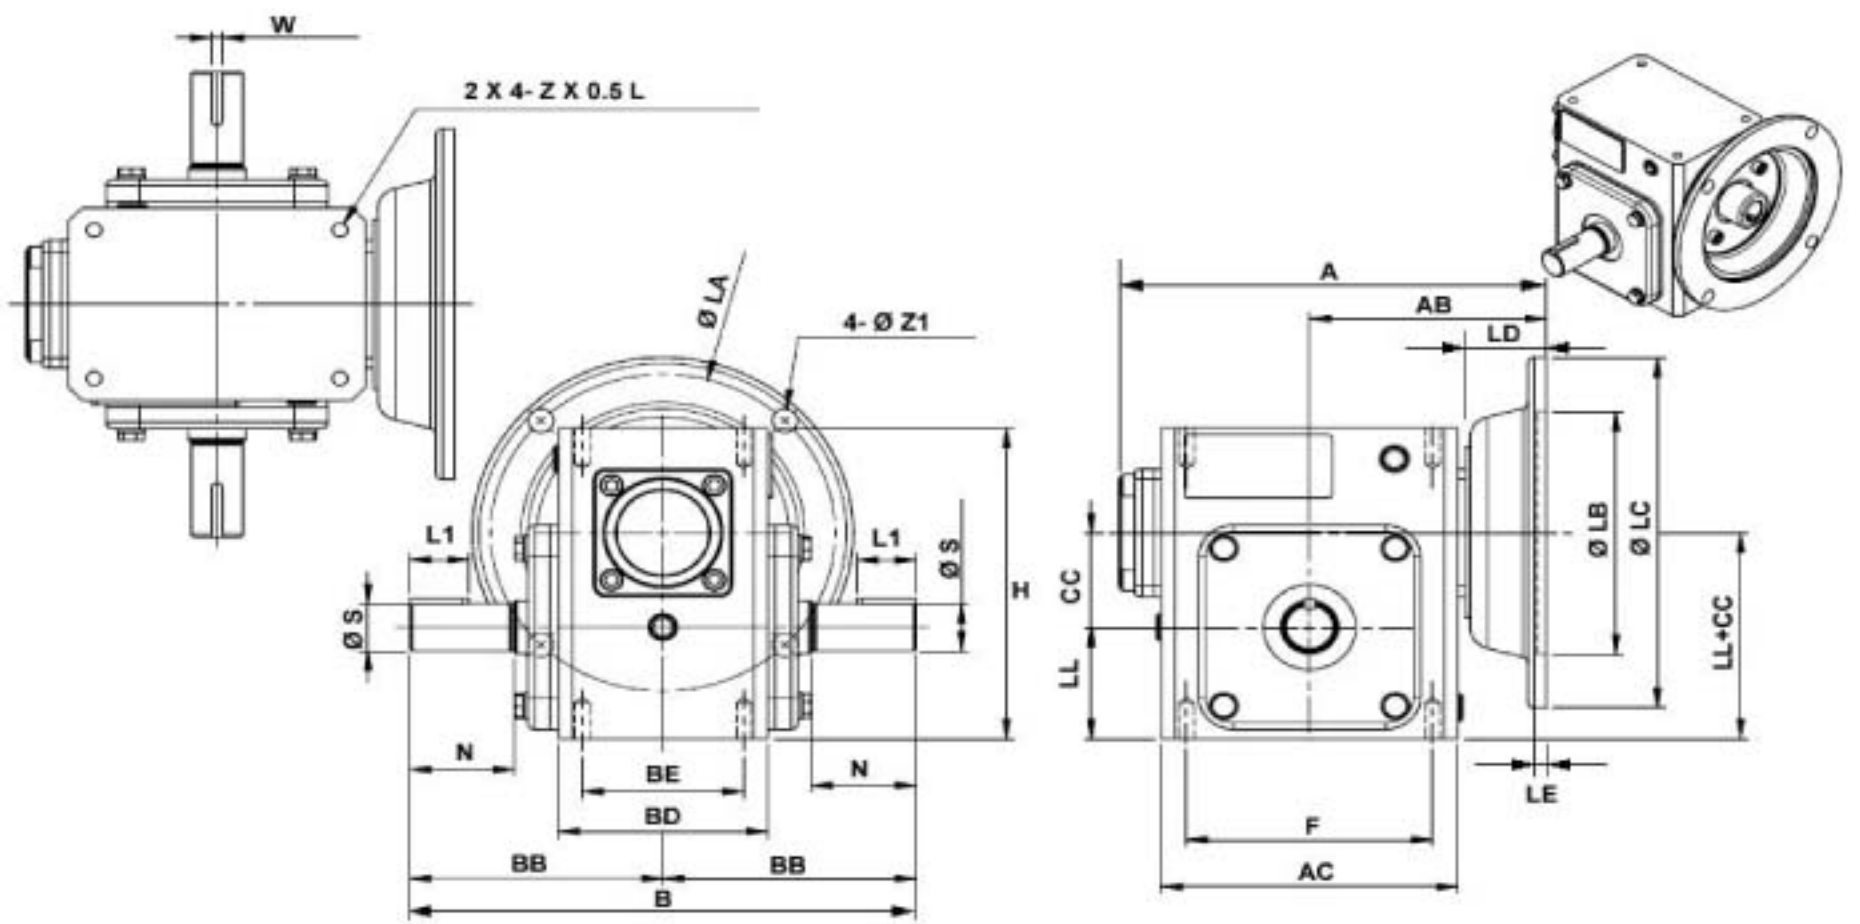

SURPLUS CENTER
 800-488-3407
 www.surpluscenter.com
 1015 West "O" St.
 LINCOLN, NE 68528

WorldWide Gear Reducers
 Dual Output
 175 Series

* Fill in with any ratios

A	AB	AC	B	BB	BD	BE	CC	F	H	LL	N	Z
7.29	4.035	5.059	8.622	4.311	3.563	2.75	1.75	4.188	5.75	2.062	1.781	5/16-18 UNC

Flange					Input Bore		Output Shaft			Oil (oz.)	
LA	LB	LC	LD	LE	Z1	U	T*V	L1	S		W*Y
5.875	4.5	6.496	1.378	0.157	0.433	0.625	3/16*3/32	1	0.875	3/16*3/32	15.27

Unit: Inches
 Scale — 1:3