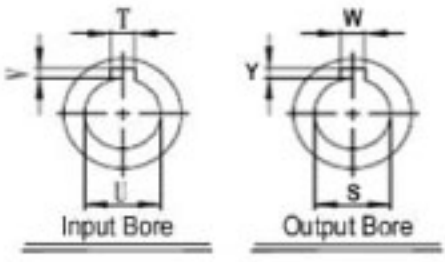

SURPLUS CENTER

800-488-3407
 www.surpluscenter.com
 1015 West "O" St.
 LINCOLN, NE 68528

WorldWide Gear Reducers Hollow Output 175 Series

* Fill in with any ratios

Unit: Inches
 Scale --- 1:3

A	AB	AC	B	BB	BD	BE	CC	F	H	LL	P	Z
7.283	4.035	5.059	6.181	3.091	3.563	2.75	1.75	4.188	5.75	2.062	0.787	5/16-18 UNC

Flange				Input Bore			Output Bore				Oil (oz.)	
LA	LB	LC	LD	LE	Z1	U	T*V	S	W*Y	Z2		Q
5.875	4.5	6.5	1.378	0.157	0.433	0.625	3/16*3/32	1	1/4*7/64	10-32	1.575	15.27