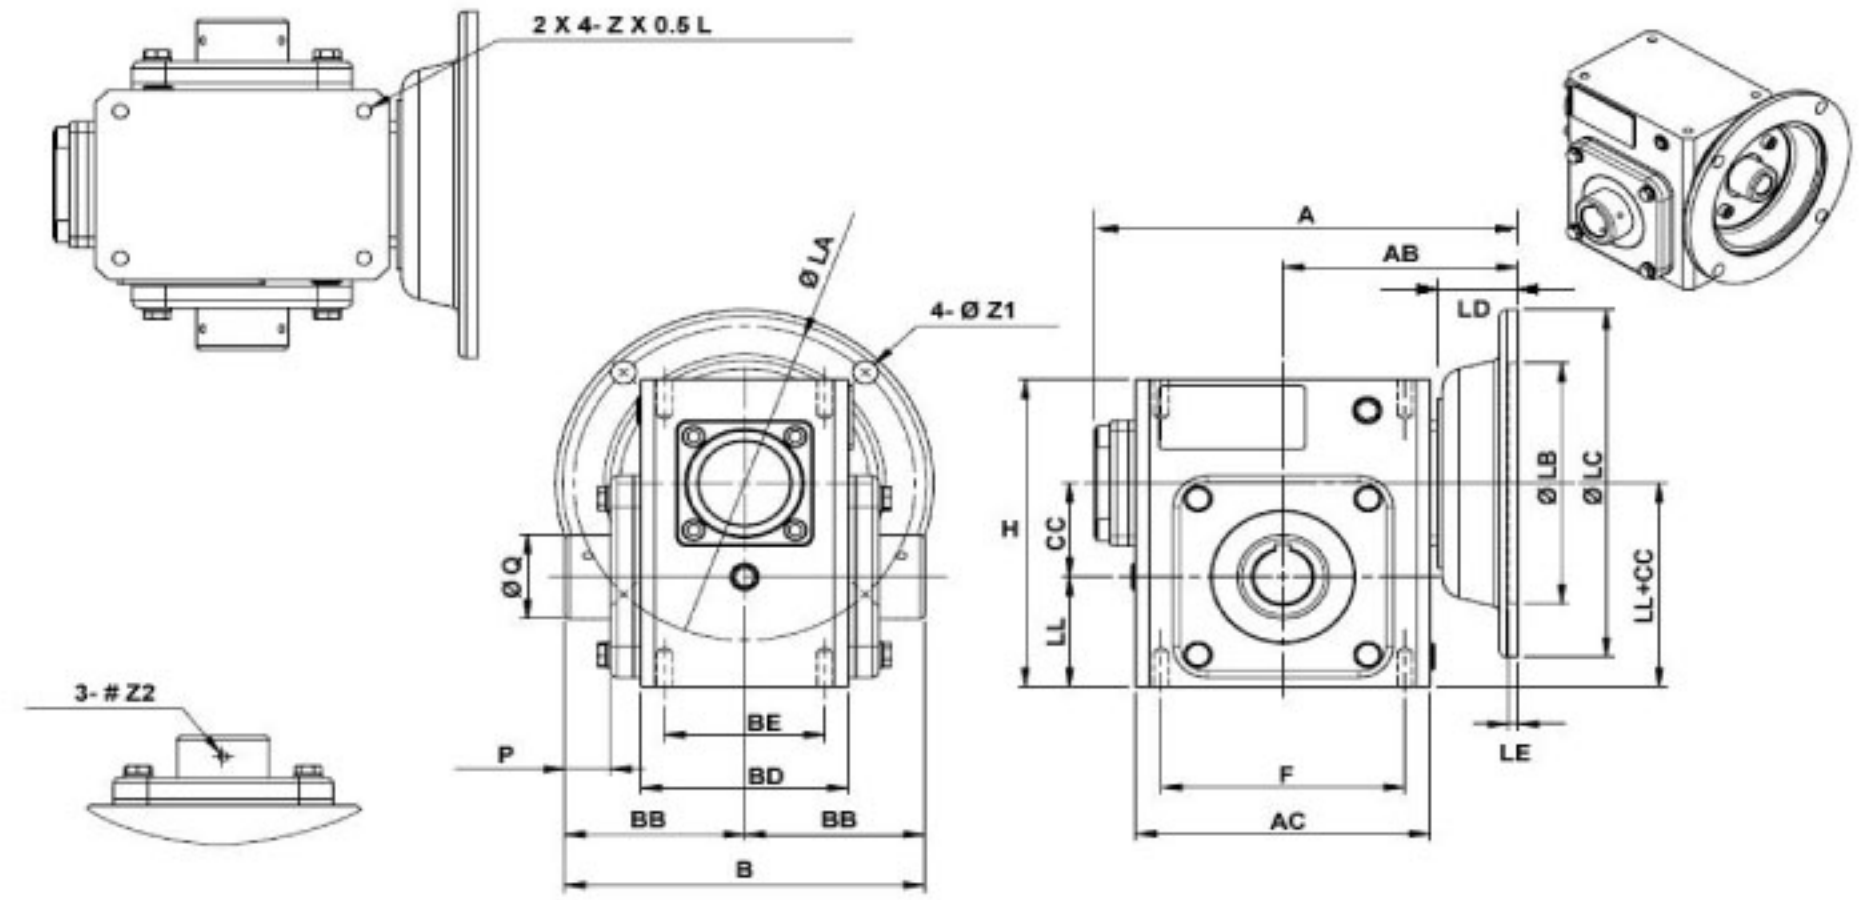

SURPLUS CENTER

800-488-3407
 www.surpluscenter.com
 1015 West "O" St.
 LINCOLN, NE 68528

WorldWide Gear Reducers Hollow Output 175 Series

* Fill in with any ratios

Unit: Inches
 Scale --- 1:3

A	AB	AC	B	BB	BD	BE	CC	F	H	LL	P	Z
7.283	4.035	5.059	6.181	3.091	3.563	2.75	1.75	4.188	5.75	2.062	0.787	5/16-18 UNC

Flange				Input Bore			Output Bore				Oil (oz.)	
LA	LB	LC	LD	LE	Z1	U	T*V	S	W*Y	Z2		Q
5.875	4.5	6.5	1.378	0.157	0.433	0.625	3/16*3/32	1	1/4*7/64	10-32	1.575	15.27