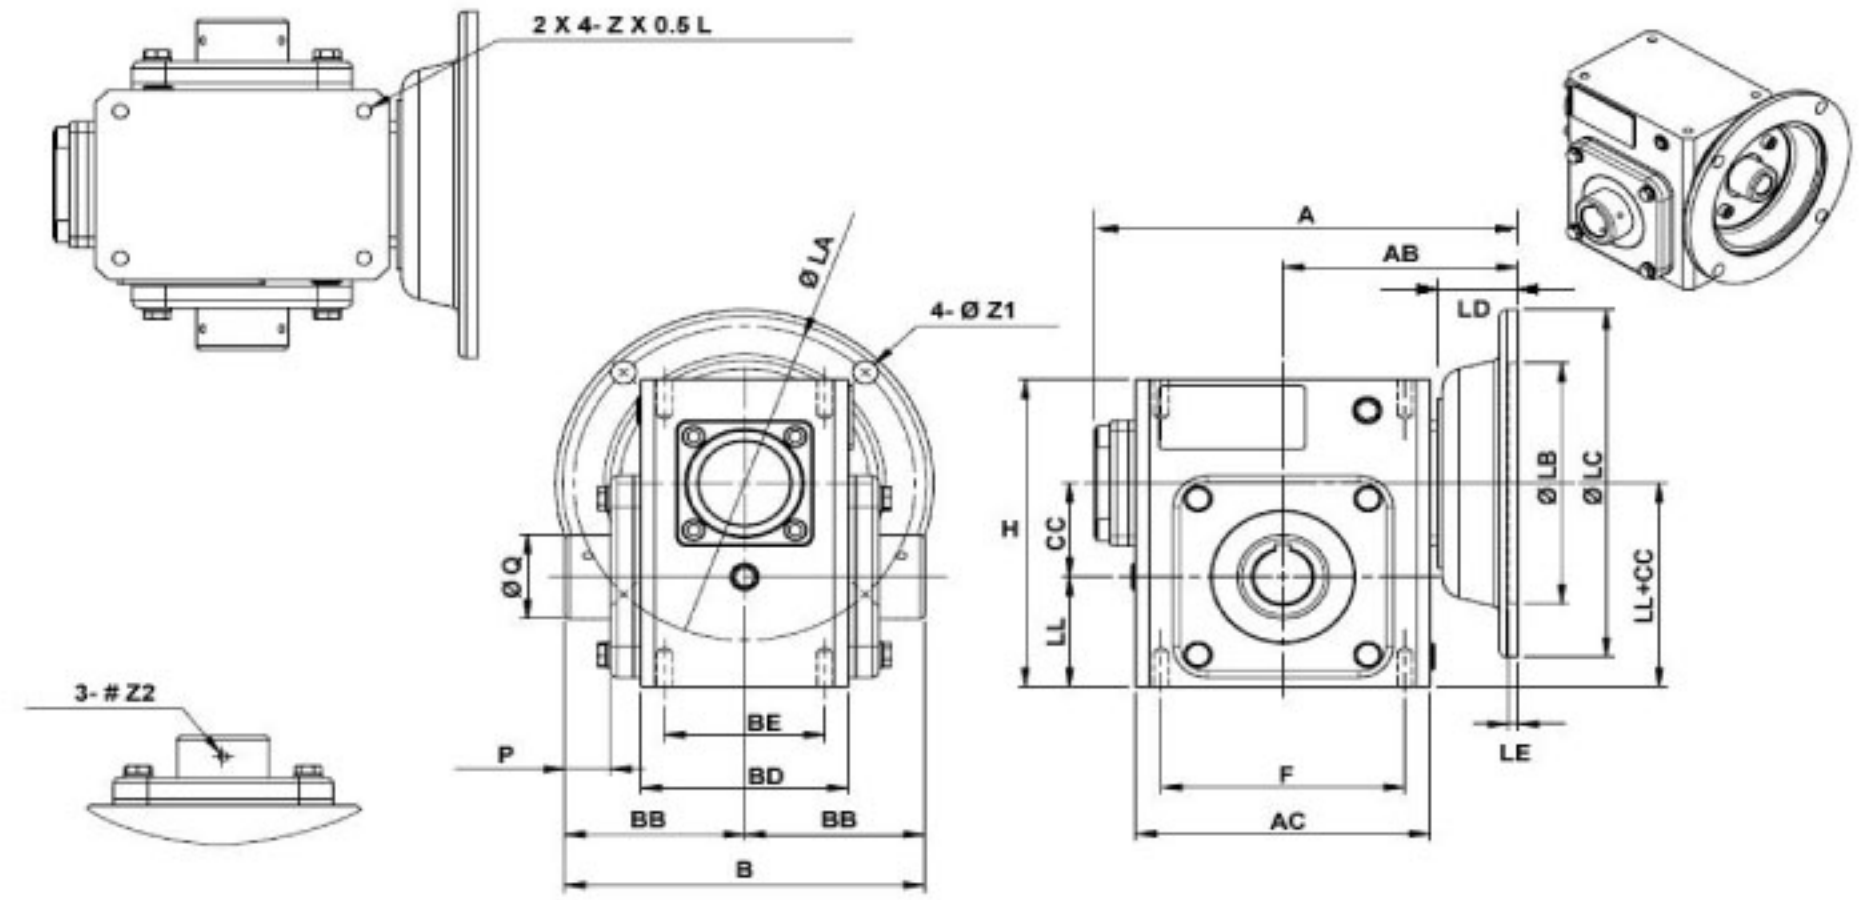

SURPLUS CENTER

800-488-3407
 www.surpluscenter.com
 1015 West "O" St.
 LINCOLN, NE 68528

WorldWide Gear Reducers Hollow Output 175 Series

* Fill in with any ratios

Unit: Inches
 Scale --- 1:3

A	AB	AC	B	BB	BD	BE	CC	F	H	LL	P	Z
7.283	4.035	5.059	6.181	3.091	3.563	2.75	1.75	4.188	5.75	2.062	0.787	5/16-18 UNC

Flange					Input Bore			Output Bore			Oil (oz.)	
LA	LB	LC	LD	LE	Z1	U	T*V	S	W*Y	Z2		Q
5.875	4.5	6.5	1.378	0.157	0.433	0.625	3/16*3/32	1	1/4*7/64	10-32	1.575	15.27