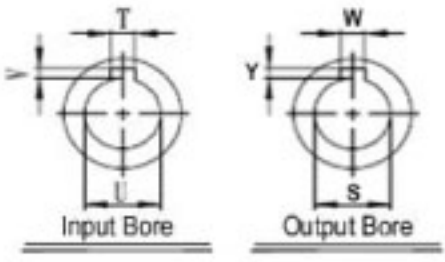

SURPLUS CENTER

800-488-3407
 www.surpluscenter.com
 1015 West "O" St.
 LINCOLN, NE 68528

WorldWide Gear Reducers Hollow Output 175 Series

* Fill in with any ratios

Unit: Inches
 Scale --- 1:3

A	AB	AC	B	BB	BD	BE	CC	F	H	LL	P	Z
7.283	4.035	5.059	6.181	3.091	3.563	2.75	1.75	4.188	5.75	2.062	0.787	5/16-18 UNC

Flange					Input Bore			Output Bore			Oil (oz.)	
LA	LB	LC	LD	LE	Z1	U	T*V	S	W*Y	Z2		Q
5.875	4.5	6.5	1.378	0.157	0.433	0.625	3/16*3/32	1	1/4*7/64	10-32	1.575	15.27