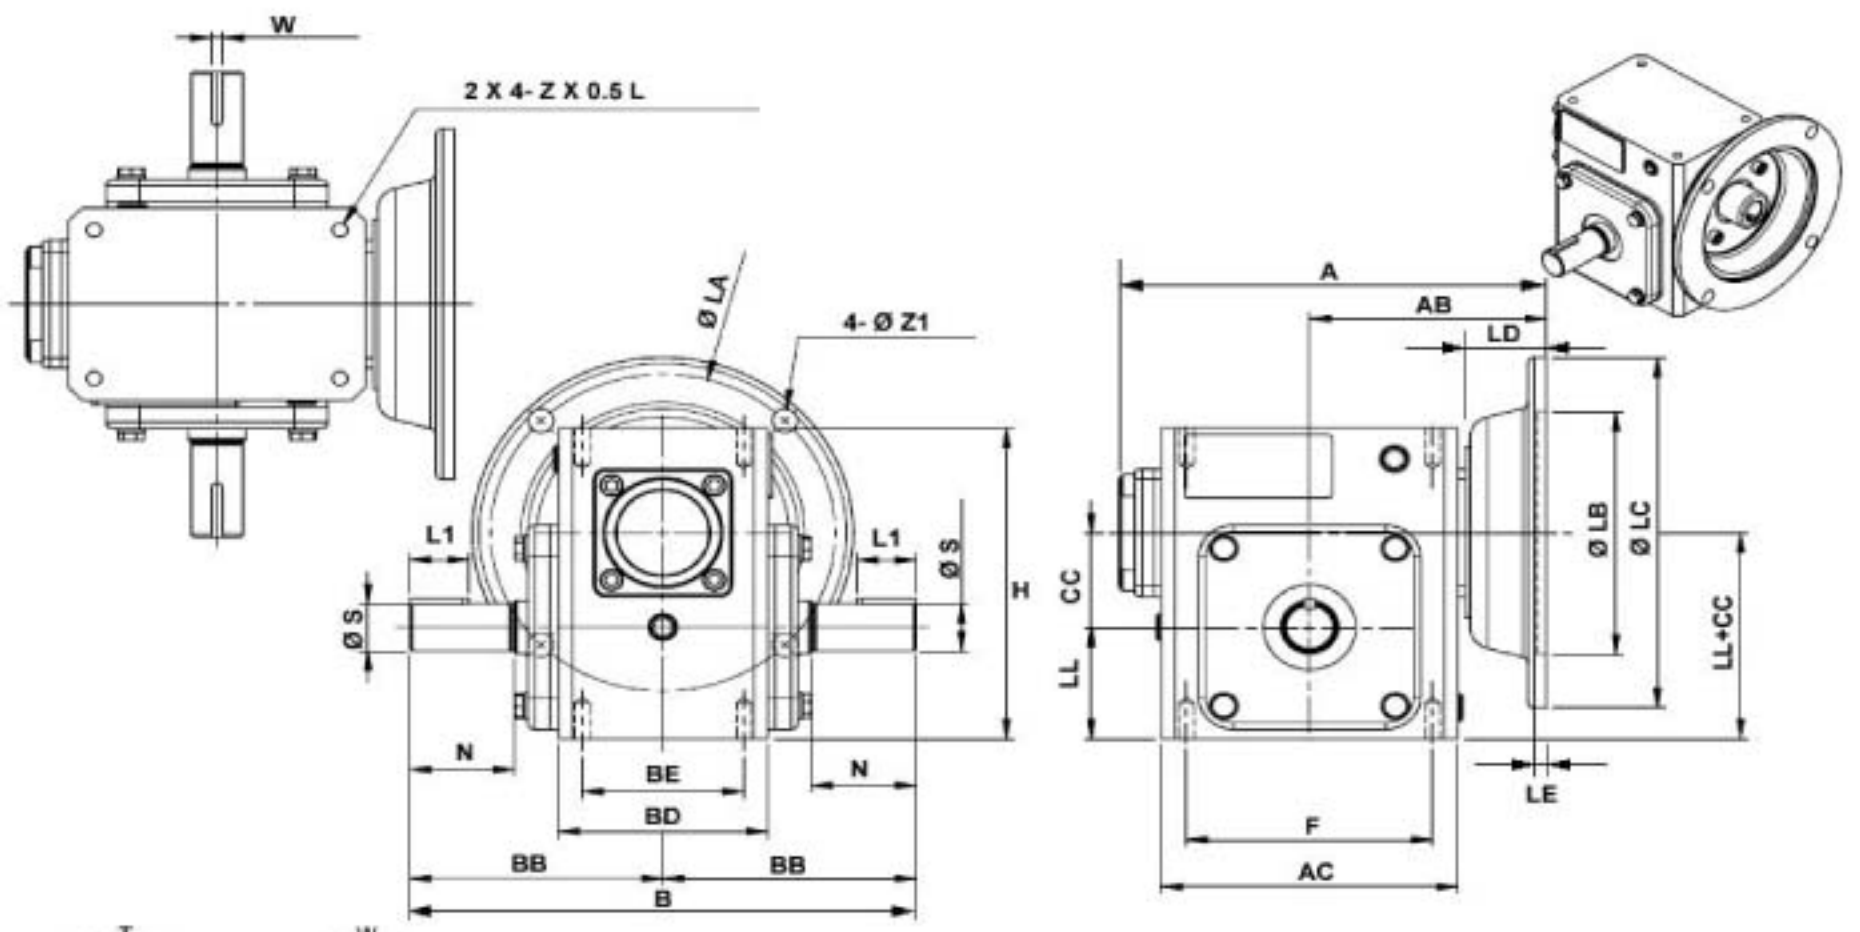

**SURPLUS CENTER**  
 800-488-3407  
 www.surpluscenter.com  
 1015 West "O" St.  
 LINCOLN, NE 68528

WorldWide Gear Reducers  
 Dual Output  
 175 Series

\* Fill in with any ratios

A	AB	AC	B	BB	BD	BE	CC	F	H	LL	N	Z
7.29	4.035	5.059	8.622	4.311	3.563	2.75	1.75	4.188	5.75	2.062	1.781	5/16-18 UNC

Flange						Input Bore		Output Shaft			Oil (oz.)
LA	LB	LC	LD	LE	Z1	U	T*V	L1	S	W*Y	
5.875	4.5	6.496	1.378	0.157	0.433	0.625	3/16*3/32	1	0.875	3/16*3/32	15.27

Unit: Inches  
 Scale — 1:3