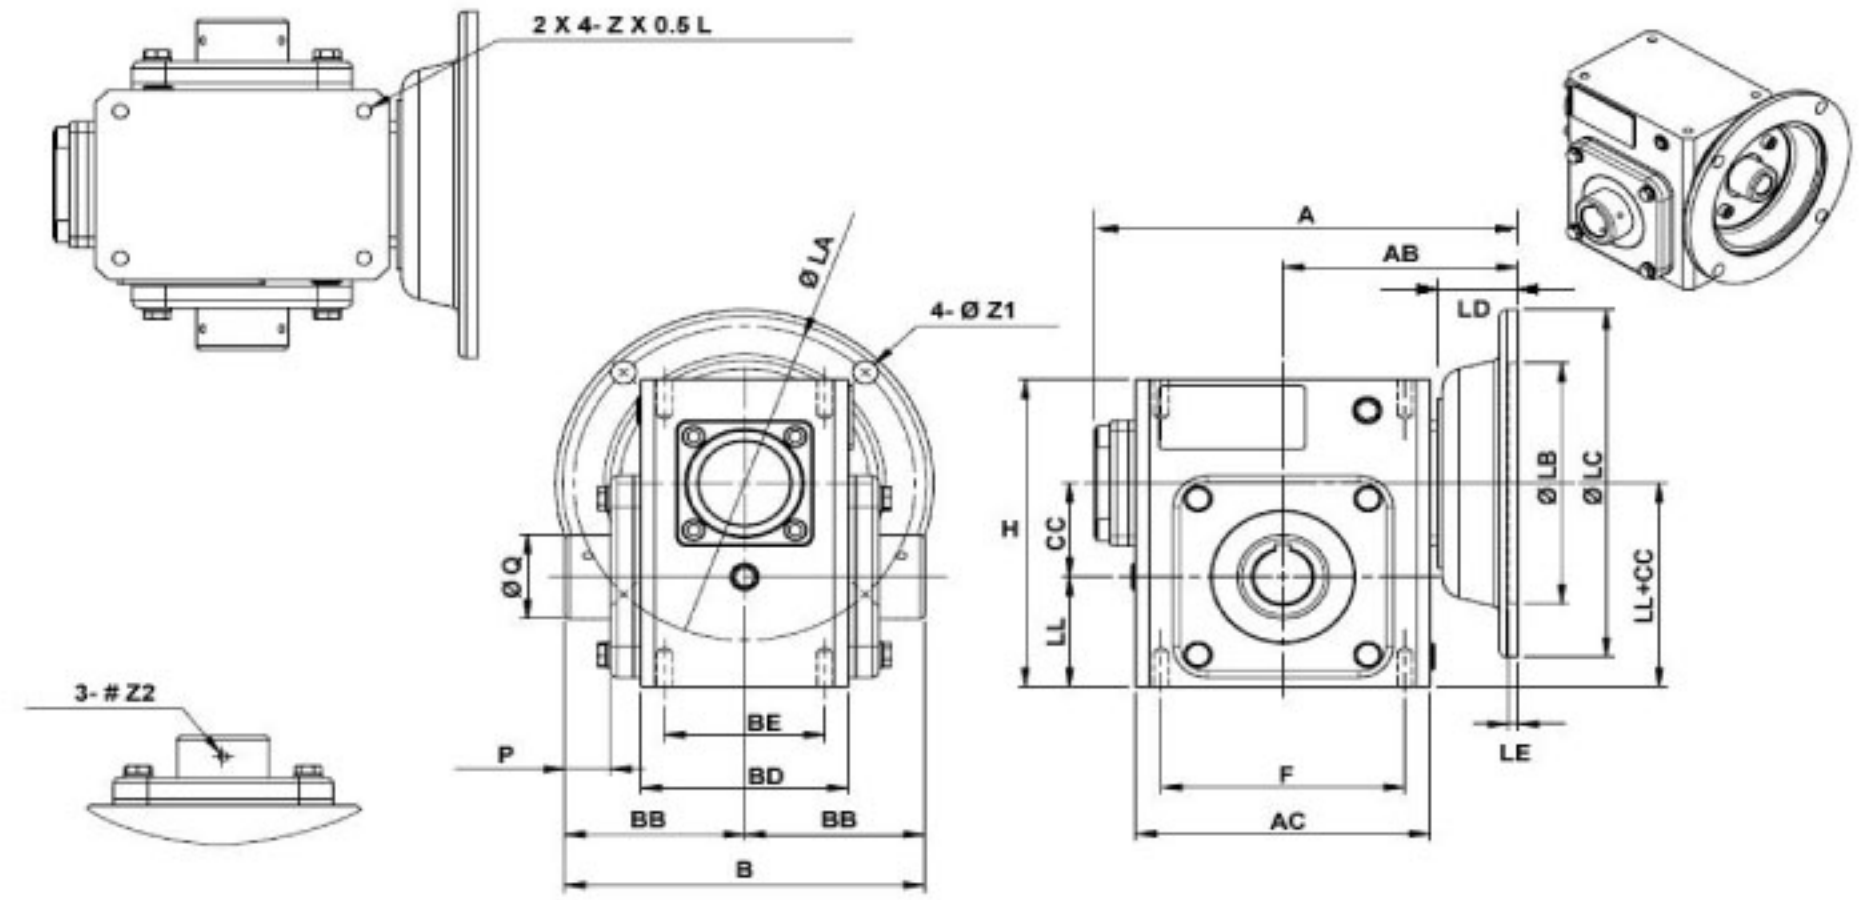

SURPLUS CENTER

800-488-3407
 www.surpluscenter.com
 1015 West "O" St.
 LINCOLN, NE 68528

WorldWide Gear Reducers Hollow Output 175 Series

Unit: Inches
 Scale --- 1:3

* Fill in with any ratios

A	AB	AC	B	BB	BD	BE	CC	F	H	LL	P	Z
7.283	4.035	5.059	6.181	3.091	3.563	2.75	1.75	4.188	5.75	2.062	0.787	5/16-18 UNC

Flange					Input Bore			Output Bore			Oil (oz.)	
LA	LB	LC	LD	LE	Z1	U	T*V	S	W*Y	Z2		Q
5.875	4.5	6.5	1.378	0.157	0.433	0.625	3/16*3/32	1	1/4*7/64	10-32	1.575	15.27