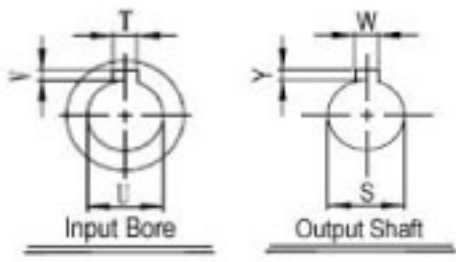

SURPLUS CENTER

800-488-3407
 www.surpluscenter.com
 1015 West "O" St.
 LINCOLN, NE 68528

WorldWide Gear Reducers Left Output 175 Series

* Fill in with any ratios

| A | AB | AC | B | BB | BD | BE | CC | F | H | LL | N | Z |
|------|-------|-------|-------|-------|-------|------|------|-------|------|-------|-------|-------------|
| 7.29 | 4.035 | 5.059 | 6.831 | 4.311 | 3.563 | 2.75 | 1.75 | 4.188 | 5.75 | 2.062 | 1.781 | 5/16-18 UNC |

| Flange | | | | | Input Bore | | Output Shaft | | | Oil (oz.) | |
|--------|-----|-------|-------|-------|------------|-------|--------------|----|-------|-----------|-------|
| LA | LB | LC | LD | LE | Z1 | U | T*V | L1 | S | | W*Y |
| 5.875 | 4.5 | 6.496 | 1.378 | 0.157 | 0.433 | 0.625 | 3/16*3/32 | 1 | 0.875 | 3/16*3/32 | 15.27 |