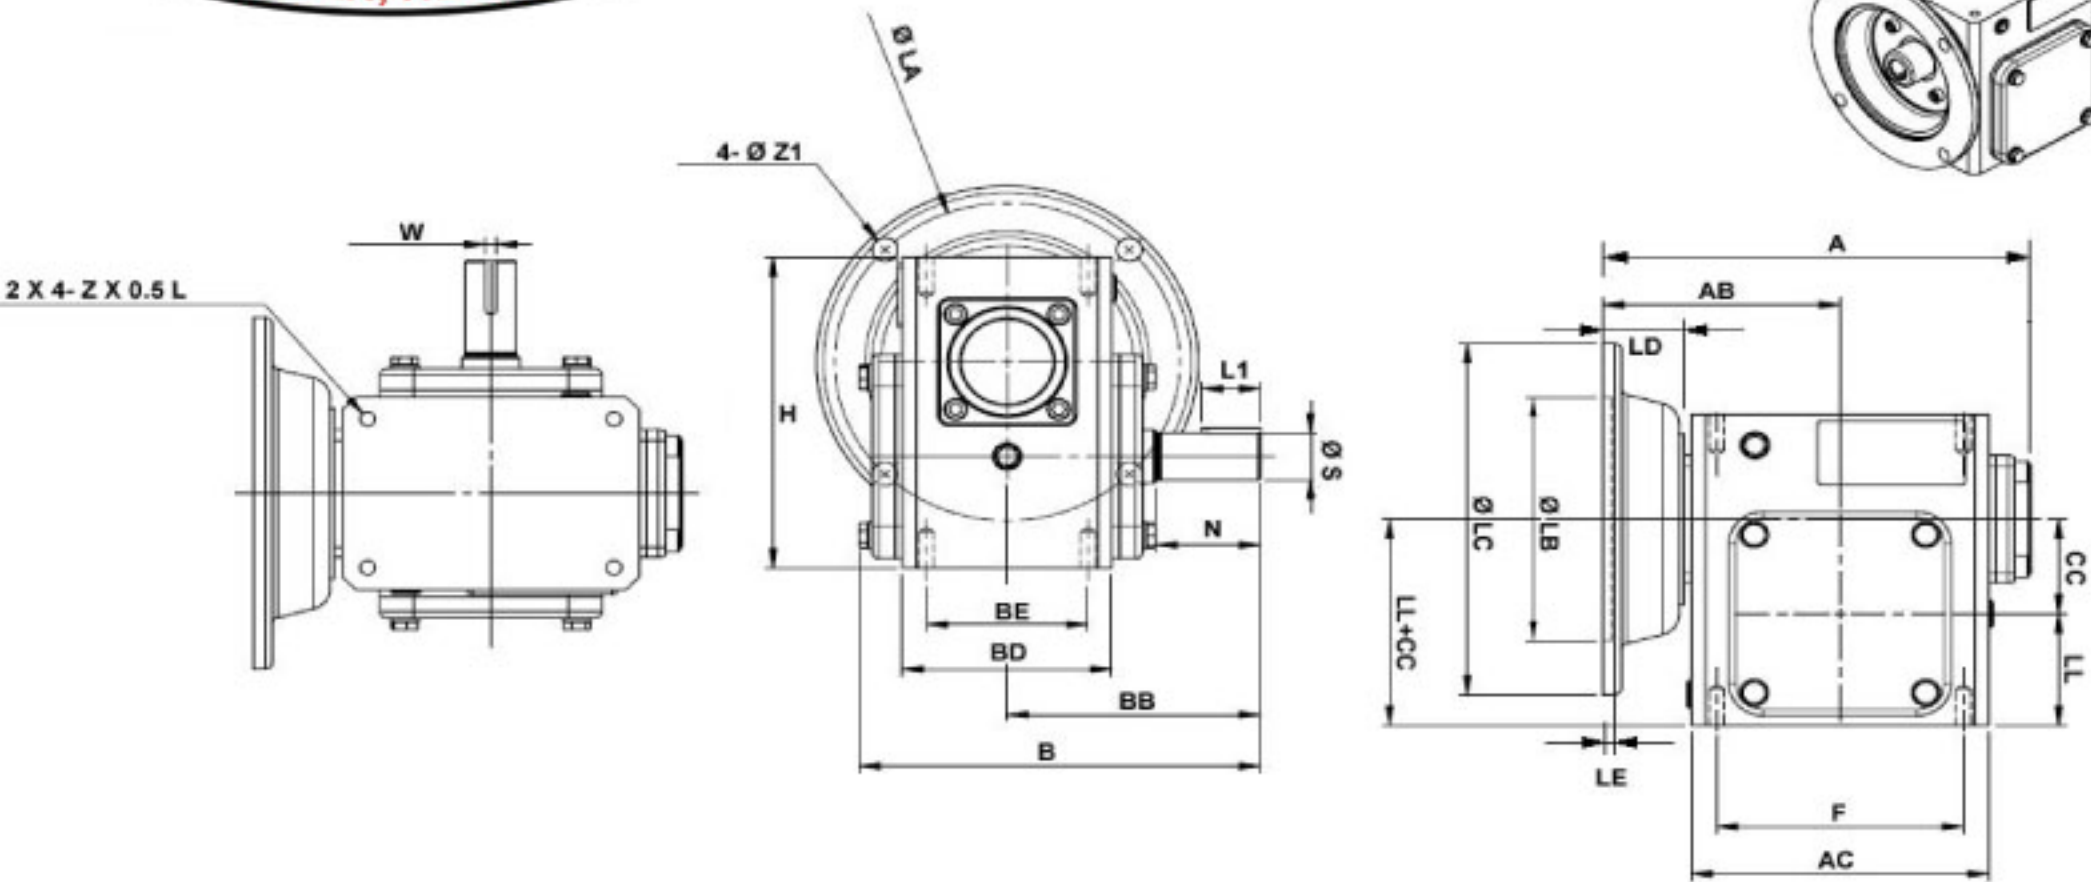

SURPLUS CENTER

800-488-3407
 www.surpluscenter.com
 1015 West "O" St.
 LINCOLN, NE 68528

WorldWide Gear Reducers Left Output 175 Series

* Fill in with any ratios

| A | AB | AC | B | BB | BD | BE | CC | F | H | LL | N | Z |
|------|-------|-------|-------|-------|-------|------|------|-------|------|-------|-------|-------------|
| 7.29 | 4.035 | 5.059 | 6.831 | 4.311 | 3.563 | 2.75 | 1.75 | 4.188 | 5.75 | 2.062 | 1.781 | 5/16-18 UNC |

| Flange | | | | | Input Bore | | Output Shaft | | | Oil (oz.) | |
|--------|-----|-------|-------|-------|------------|-------|--------------|----|-------|-----------|-------|
| LA | LB | LC | LD | LE | Z1 | U | T*V | L1 | S | | W*Y |
| 5.875 | 4.5 | 6.496 | 1.378 | 0.157 | 0.433 | 0.625 | 3/16*3/32 | 1 | 0.875 | 3/16*3/32 | 15.27 |

Unit: Inches
 Scale --- 1:3