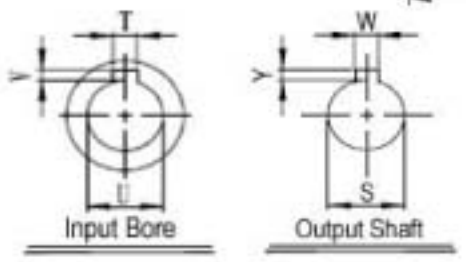

SURPLUS CENTER
 800-488-3407
 www.surpluscenter.com
 1015 West "O" St.
 LINCOLN, NE 68528

WorldWide Gear Reducers
 Dual Output
 175 Series

* Fill in with any ratios

A	AB	AC	B	BB	BD	BE	CC	F	H	LL	N	Z
7.29	4.035	5.059	8.622	4.311	3.563	2.75	1.75	4.188	5.75	2.062	1.781	5/16-18 UNC

Flange					Input Bore		Output Shaft			Oil (oz.)	
LA	LB	LC	LD	LE	Z1	U	T*V	L1	S		W*Y
5.875	4.5	6.496	1.378	0.157	0.433	0.625	3/16*3/32	1	0.875	3/16*3/32	15.27

Unit: Inches
 Scale — 1:3