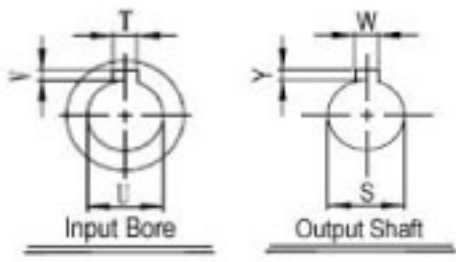

SURPLUS CENTER

800-488-3407
 www.surpluscenter.com
 1015 West "O" St.
 LINCOLN, NE 68528

WorldWide Gear Reducers Left Output 175 Series

* Fill in with any ratios

A	AB	AC	B	BB	BD	BE	CC	F	H	LL	N	Z
7.29	4.035	5.059	6.831	4.311	3.563	2.75	1.75	4.188	5.75	2.062	1.781	5/16-18 UNC

Flange					Input Bore		Output Shaft			Oil (oz.)	
LA	LB	LC	LD	LE	Z1	U	T*V	L1	S		W*Y
5.875	4.5	6.496	1.378	0.157	0.433	0.625	3/16*3/32	1	0.875	3/16*3/32	15.27

Unit: Inches
 Scale --- 1:3