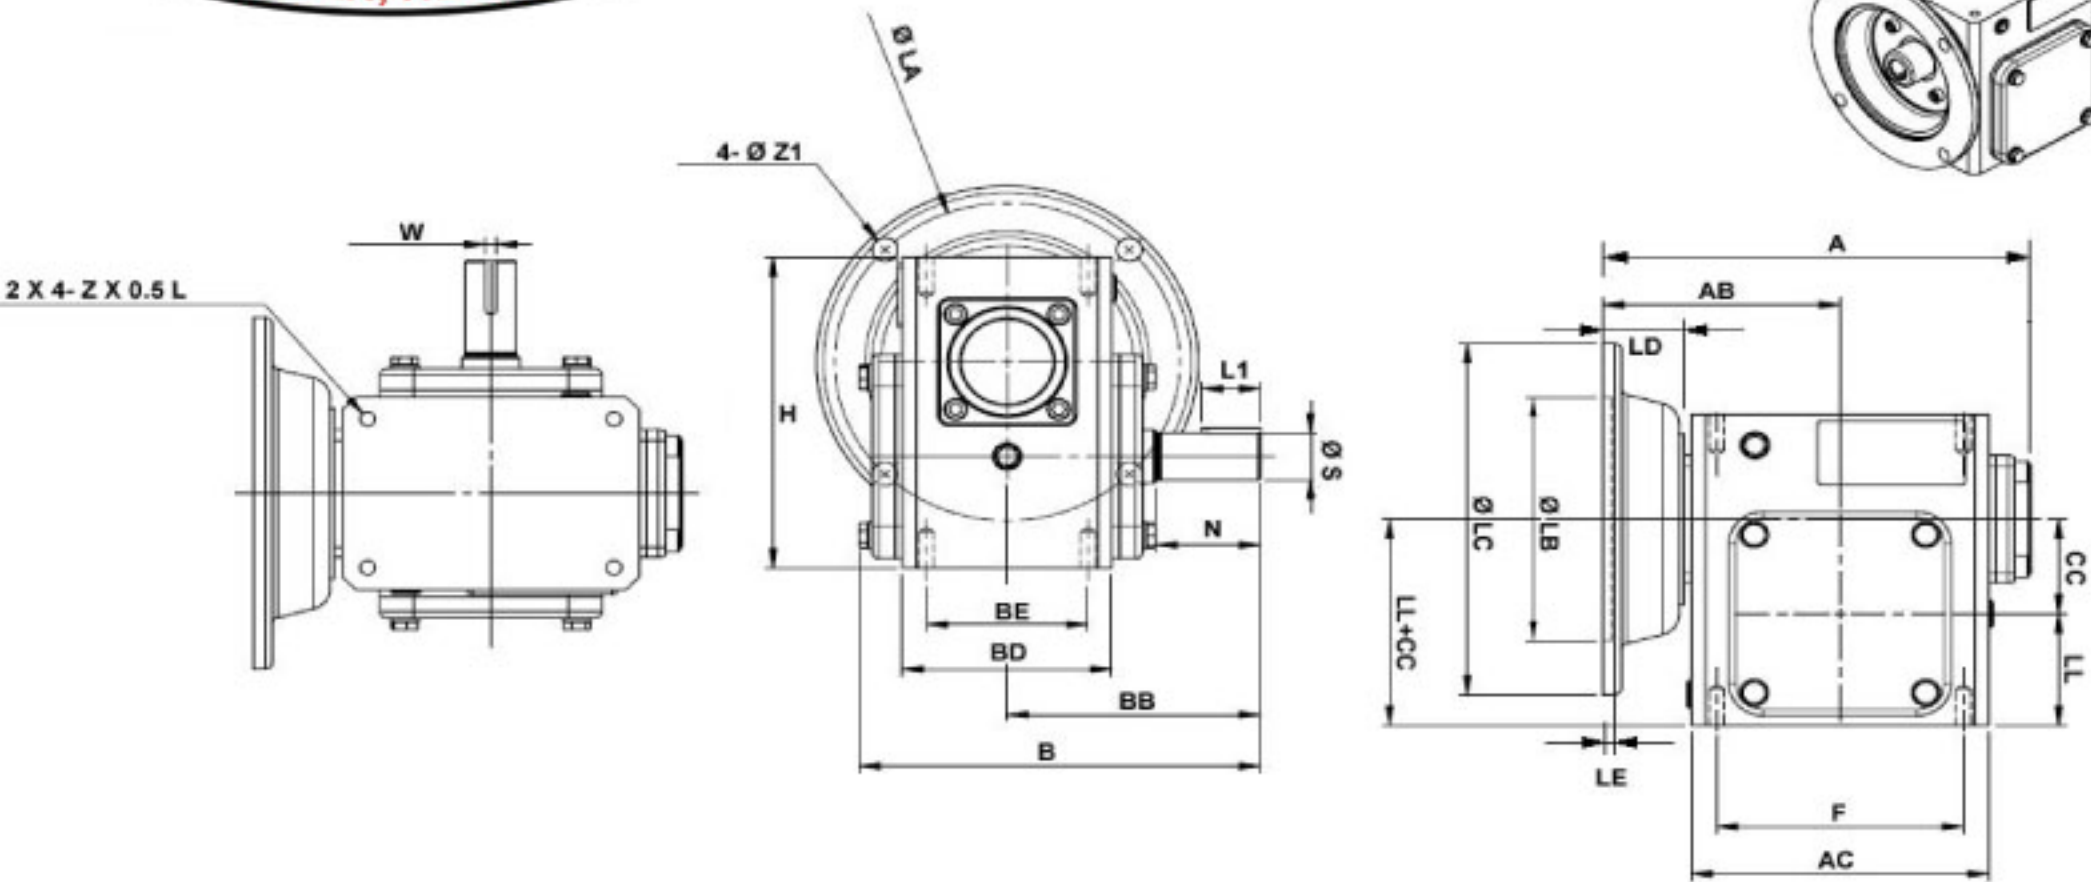

SURPLUS CENTER

800-488-3407
 www.surpluscenter.com
 1015 West "O" St.
 LINCOLN, NE 68528

WorldWide Gear Reducers Left Output 175 Series

* Fill in with any ratios

A	AB	AC	B	BB	BD	BE	CC	F	H	LL	N	Z
7.29	4.035	5.059	6.831	4.311	3.563	2.75	1.75	4.188	5.75	2.062	1.781	5/16-18 UNC

Flange					Input Bore		Output Shaft			Oil (oz.)	
LA	LB	LC	LD	LE	Z1	U	T*V	L1	S		W*Y
5.875	4.5	6.496	1.378	0.157	0.433	0.625	3/16*3/32	1	0.875	3/16*3/32	15.27

Unit: Inches
 Scale --- 1:3