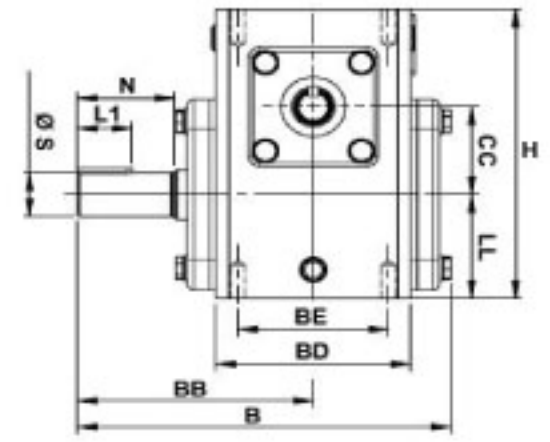

SURPLUS CENTER

800-488-3407
 www.surpluscenter.com
 1015 West "O" St.
 LINCOLN, NE 68528

WorldWide Gear Reducers Shaft to Shaft 175 Series

* Fill in with any ratios

A	AA	AB	AC	B	BB	BD	BE	CC	F	H	LL	Z
8.06	7.402	4.872	5.059	6.831	4.311	3.563	2.75	1.75	4.188	5.75	2.062	5/16-18 UNC

Input Shaft				Output Shaft				Oil (oz.)
M	L	U	T*V	N	L1	S	W*Y	
1.555	0.875	0.625	3/16*3/32	1.781	1	0.875	3/16*3/32	15.27

Unit: Inches
 Scale --- 1:3