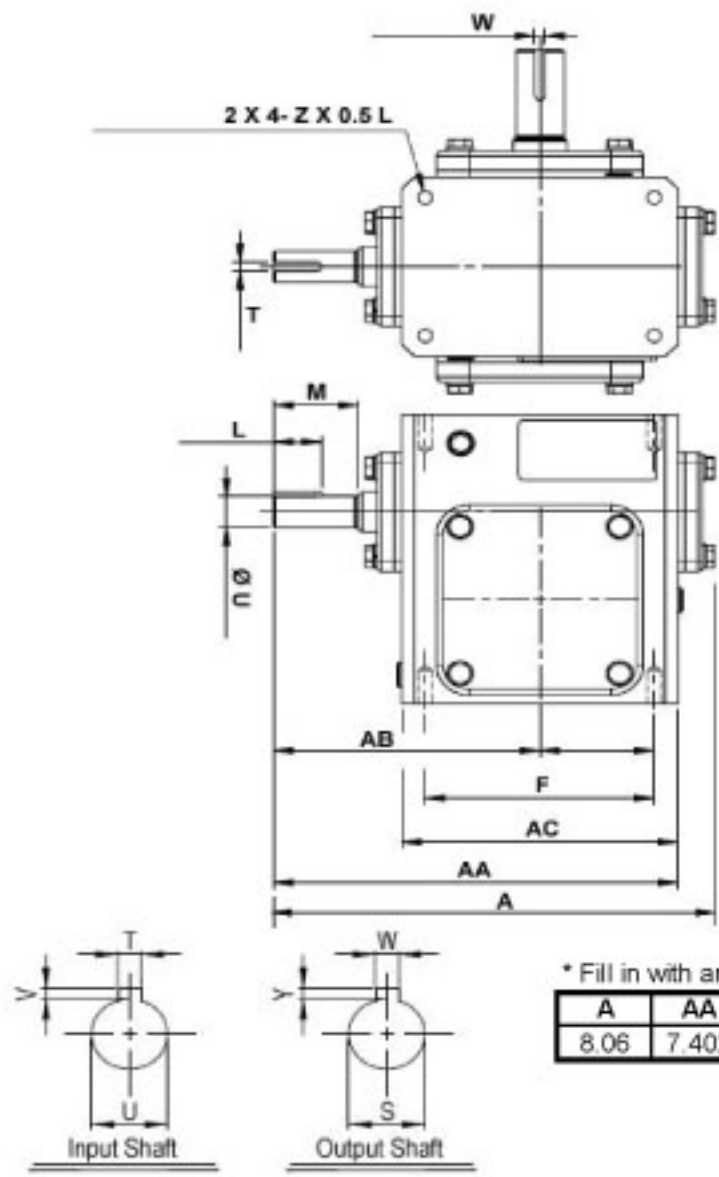

SURPLUS CENTER

800-488-3407
 www.surpluscenter.com
 1015 West "O" St.
 LINCOLN, NE 68528

WorldWide Gear Reducers Shaft to Shaft 175 Series

* Fill in with any ratios

A	AA	AB	AC	B	BB	BD	BE	CC	F	H	LL	Z
8.06	7.402	4.872	5.059	6.831	4.311	3.563	2.75	1.75	4.188	5.75	2.062	5/16-18 UNC

Input Shaft				Output Shaft				Oil (oz.)
M	L	U	T*V	N	L1	S	W*Y	
1.555	0.875	0.625	3/16*3/32	1.781	1	0.875	3/16*3/32	15.27

Unit: Inches
 Scale --- 1:3