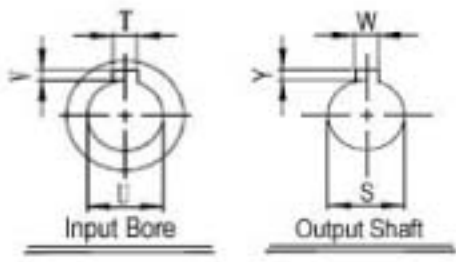

SURPLUS CENTER
 800-488-3407
 www.surpluscenter.com
 1015 West "O" St.
 LINCOLN, NE 68528

WorldWide Gear Reducers
 Dual Output
 206 Series

* Fill in with any ratios

A	AB	AC	B	BB	BD	BE	CC	F	H	LL	N	Z
7.95	4.37	5.748	9.38	4.69	3.819	2.88	2.062	5	6.375	2.281	2.09	3/8-16 UNC

Flange						Input Bore		Output Shaft			Oil (oz.)
LA	LB	LC	LD	LE	Z1	U	T*V	L1	S	W*Y	
5.875	4.5	6.496	1.378	0.157	0.433	0.625	3/16*3/32	1.25	1	1/4*1/8	16.14

Unit: Inches
 Scale — 1:3