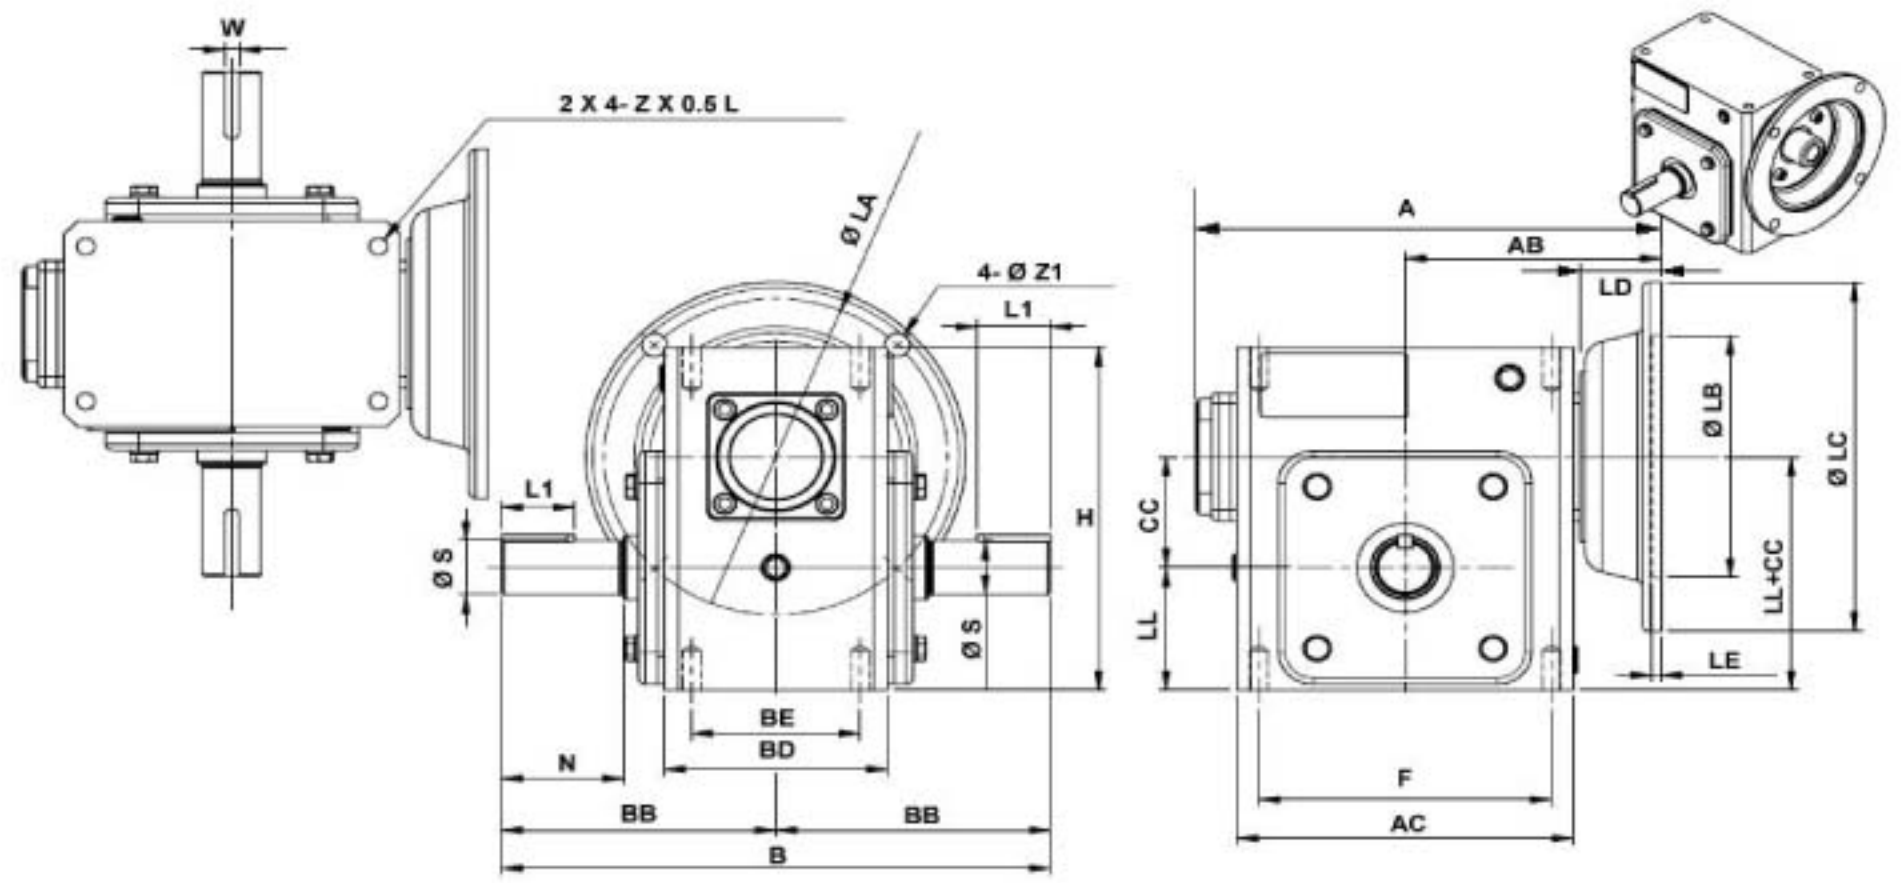

SURPLUS CENTER
 800-488-3407
 www.surpluscenter.com
 1015 West "O" St.
 LINCOLN, NE 68528

WorldWide Gear Reducers
 Dual Output
 206 Series

* Fill in with any ratios

A	AB	AC	B	BB	BD	BE	CC	F	H	LL	N	Z
7.95	4.37	5.748	9.38	4.69	3.819	2.88	2.062	5	6.375	2.281	2.09	3/8-16 UNC

Flange						Input Bore		Output Shaft			Oil (oz.)
LA	LB	LC	LD	LE	Z1	U	T*V	L1	S	W*Y	
5.875	4.5	6.496	1.378	0.157	0.433	0.625	3/16*3/32	1.25	1	1/4*1/8	16.14

Unit: Inches
 Scale — 1:3