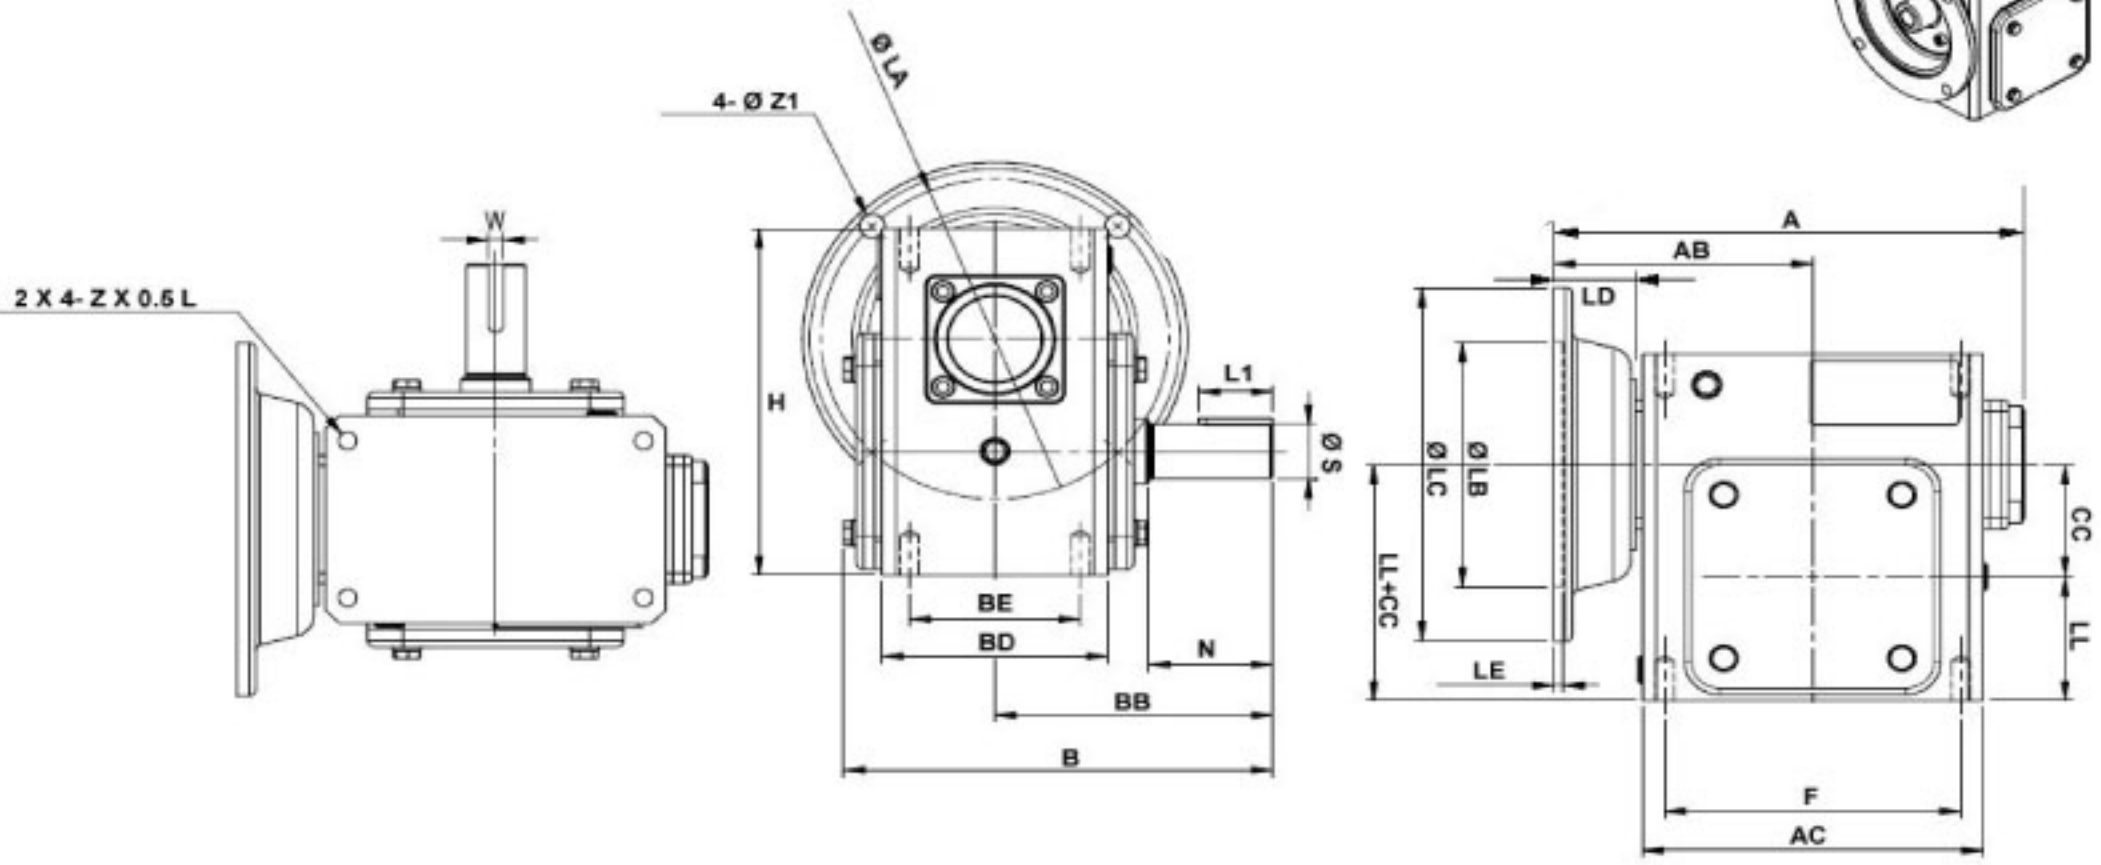

SURPLUS CENTER

800-488-3407
 www.surpluscenter.com
 1015 West "O" St.
 LINCOLN, NE 68528

WorldWide Gear Reducers Left Output 206 Series

* Fill in with any ratios

A	AB	AC	B	BB	BD	BE	CC	F	H	LL	N	Z
7.95	4.37	5.748	7.249	4.69	3.819	2.88	2.062	5	6.375	2.281	2.09	3/8-16 UNF

Flange					Input Bore		Output Shaft			Oil (oz.)	
LA	LB	LC	LD	LE	Z1	U	T*V	L1	S		W*Y
5.875	4.5	6.496	1.378	0.157	0.433	0.625	3/16*3/32	1.25	1	1/4*1/8	16.14

Unit: Inches
 Scale --- 1:3