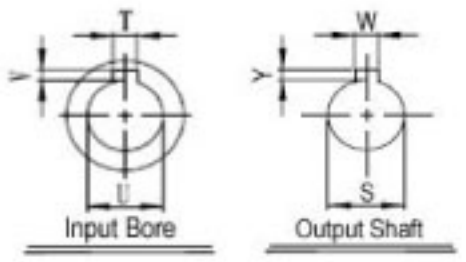

SURPLUS CENTER

800-488-3407
 www.surpluscenter.com
 1015 West "O" St.
 LINCOLN, NE 68528

WorldWide Gear Reducers Left Output 206 Series

* Fill in with any ratios

A	AB	AC	B	BB	BD	BE	CC	F	H	LL	N	Z
7.95	4.37	5.748	7.249	4.69	3.819	2.88	2.062	5	6.375	2.281	2.09	3/8-16 UNF

Flange					Input Bore		Output Shaft			Oil (oz.)	
LA	LB	LC	LD	LE	Z1	U	T*V	L1	S		W*Y
5.875	4.5	6.496	1.378	0.157	0.433	0.625	3/16*3/32	1.25	1	1/4*1/8	16.14

Unit: Inches
 Scale --- 1:3