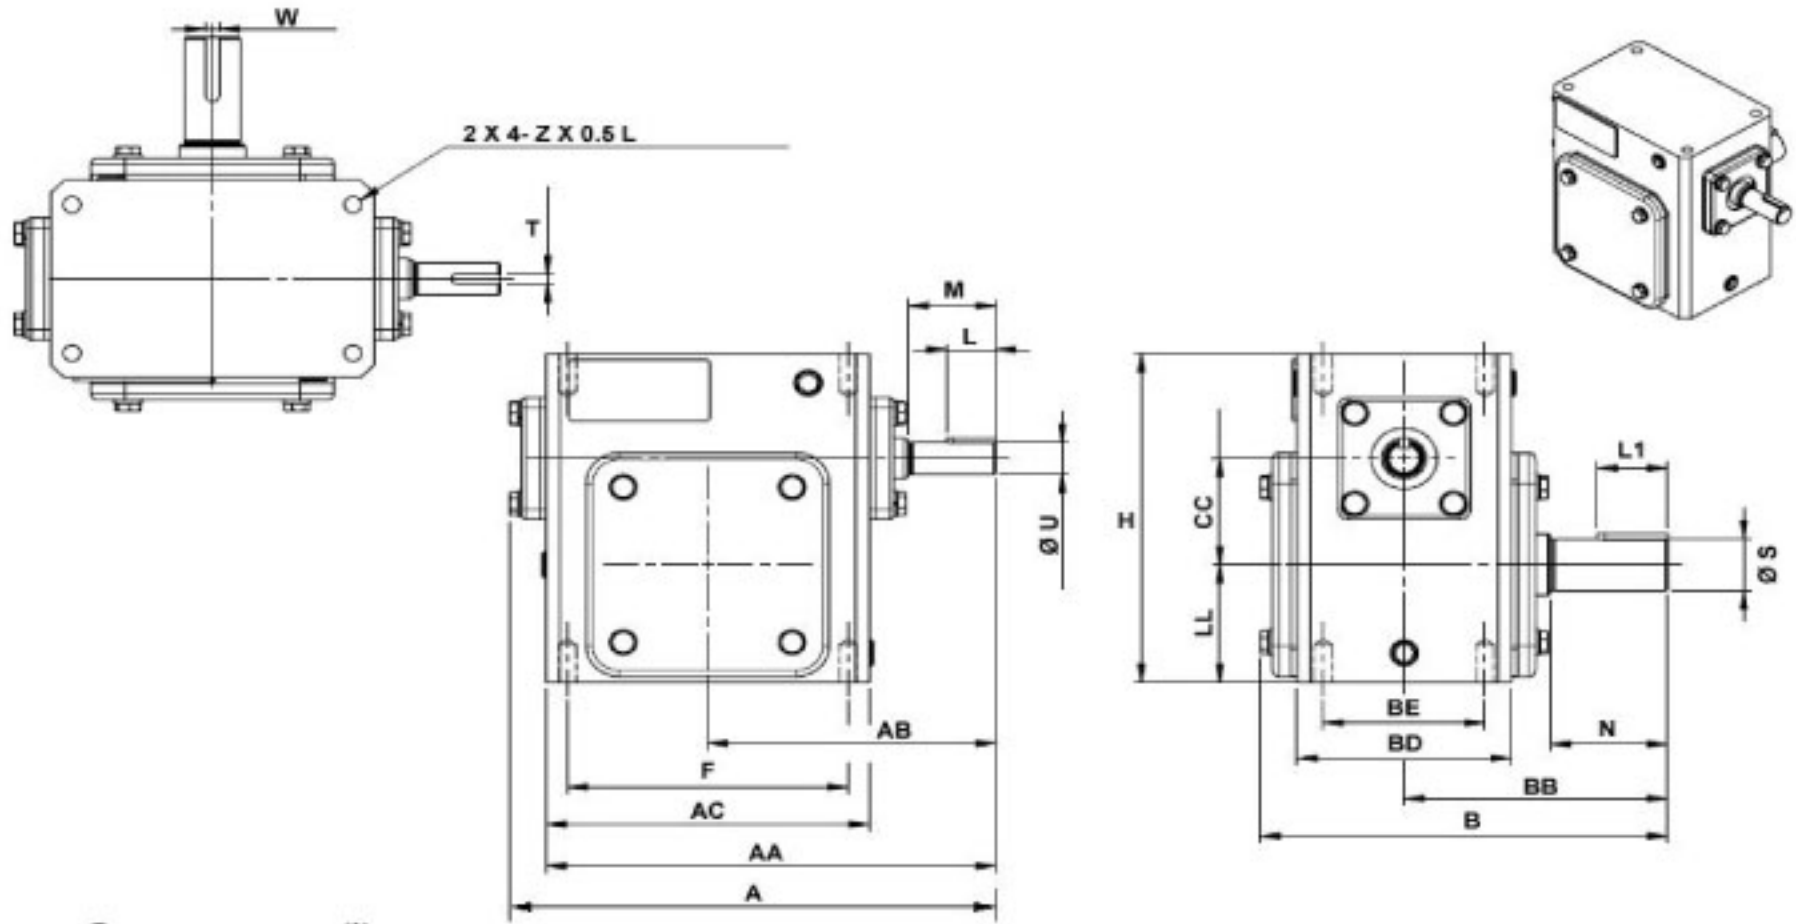

## WorldWide Gear Reducers Shaft to Shaft 206 Series

\* Fill in with any ratios

A	AA	AB	AC	B	BB	BD	BE	CC	F	H	LL	Z
8.65	8.002	5.128	5.748	7.249	4.69	3.819	2.88	2.062	5	6.375	2.281	3/8-16 UNF

Input Shaft				Output Shaft				Oil (oz.)
M	L	U	T*V	N	L1	S	W*Y	
1.555	0.875	0.625	3/16*3/32	2.09	1.25	1	1/4*1/8	16.14

Unit: Inches  
 Scale --- 1:3