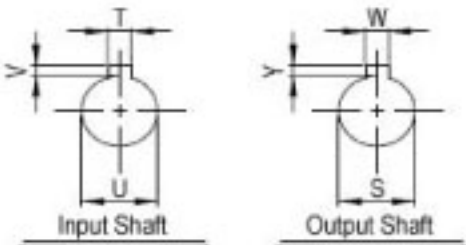

## WorldWide Gear Reducers Shaft to Shaft 206 Series

\* Fill in with any ratios

A	AA	AB	AC	B	BB	BD	BE	CC	F	H	LL	Z
8.65	8.002	5.128	5.748	7.249	4.69	3.819	2.88	2.062	5	6.375	2.281	3/8-16 UNF

Input Shaft				Output Shaft				Oil (oz.)
M	L	U	T*V	N	L1	S	W*Y	
1.555	0.875	0.625	3/16*3/32	2.09	1.25	1	1/4*1/8	16.14