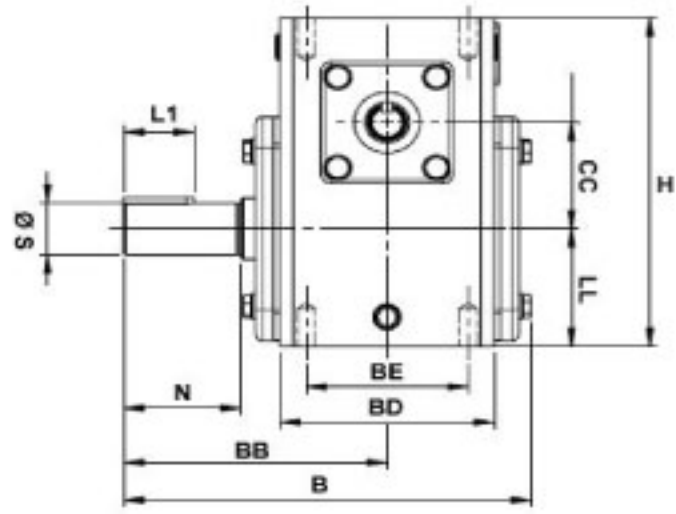

SURPLUS CENTER

800-488-3407
 www.surpluscenter.com
 1015 West "O" St.
 LINCOLN, NE 68528

WorldWide Gear Reducers Shaft to Shaft 206 Series

* Fill in with any ratios

A	AA	AB	AC	B	BB	BD	BE	CC	F	H	LL	Z
8.65	8.002	5.128	5.748	7.249	4.69	3.819	2.88	2.062	5	6.375	2.281	3/8-16 UNF

Input Shaft				Output Shaft				Oil (oz.)
M	L	U	T*V	N	L1	S	W*Y	
1.555	0.875	0.625	3/16*3/32	2.09	1.25	1	1/4*1/8	16.14

Unit: Inches
 Scale --- 1:3