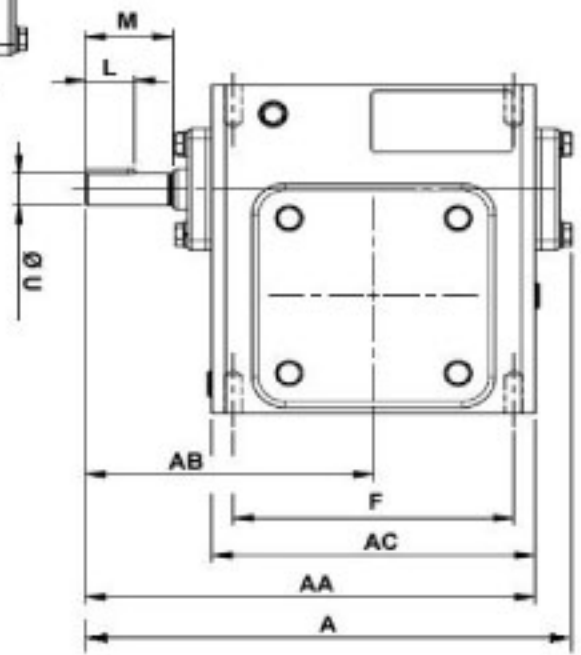

SURPLUS CENTER

800-488-3407
 www.surpluscenter.com
 1015 West "O" St.
 LINCOLN, NE 68528

WorldWide Gear Reducers Shaft to Shaft 206 Series

* Fill in with any ratios

A	AA	AB	AC	B	BB	BD	BE	CC	F	H	LL	Z
8.65	8.002	5.128	5.748	7.249	4.69	3.819	2.88	2.062	5	6.375	2.281	3/8-16 UNF

Input Shaft				Output Shaft				Oil (oz.)
M	L	U	T*V	N	L1	S	W*Y	
1.555	0.875	0.625	3/16*3/32	2.09	1.25	1	1/4*1/8	16.14

Unit: Inches
 Scale --- 1:3