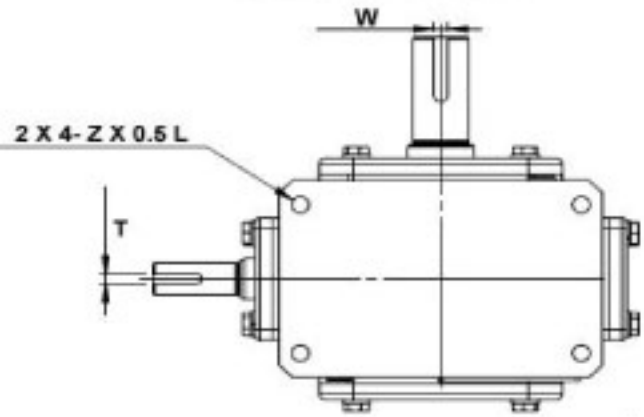

SURPLUS CENTER

800-488-3407
 www.surpluscenter.com
 1015 West "O" St.
 LINCOLN, NE 68528

WorldWide Gear Reducers Shaft to Shaft 206 Series

* Fill in with any ratios

A	AA	AB	AC	B	BB	BD	BE	CC	F	H	LL	Z
8.65	8.002	5.128	5.748	7.249	4.69	3.819	2.88	2.062	5	6.375	2.281	3/8-16 UNF

Input Shaft				Output Shaft				Oil (oz.)
M	L	U	T*V	N	L1	S	W*Y	
1.555	0.875	0.625	3/16*3/32	2.09	1.25	1	1/4*1/8	16.14

Unit: Inches
 Scale --- 1:3