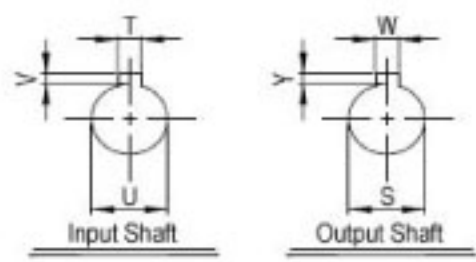

**SURPLUS CENTER**  
 800-488-3407  
 www.surpluscenter.com  
 1015 West "O" St.  
 LINCOLN, NE 68528

WorldWide Gear Reducers  
 Shaft to Shaft  
 206 Series

\* Fill in with any ratios

A	AA	AB	AC	B	BB	BD	BE	CC	F	H	LL	Z
8.65	8.002	5.128	5.748	7.249	4.69	3.819	2.88	2.062	5	6.375	2.281	3/8-16 UNF

Input Shaft				Output Shaft				Oil (oz.)
M	L	U	T*V	N	L1	S	W*Y	
1.555	0.875	0.625	3/16*3/32	2.09	1.25	1	1/4*1/8	16.14

Unit: Inches  
 Scale --- 1:3