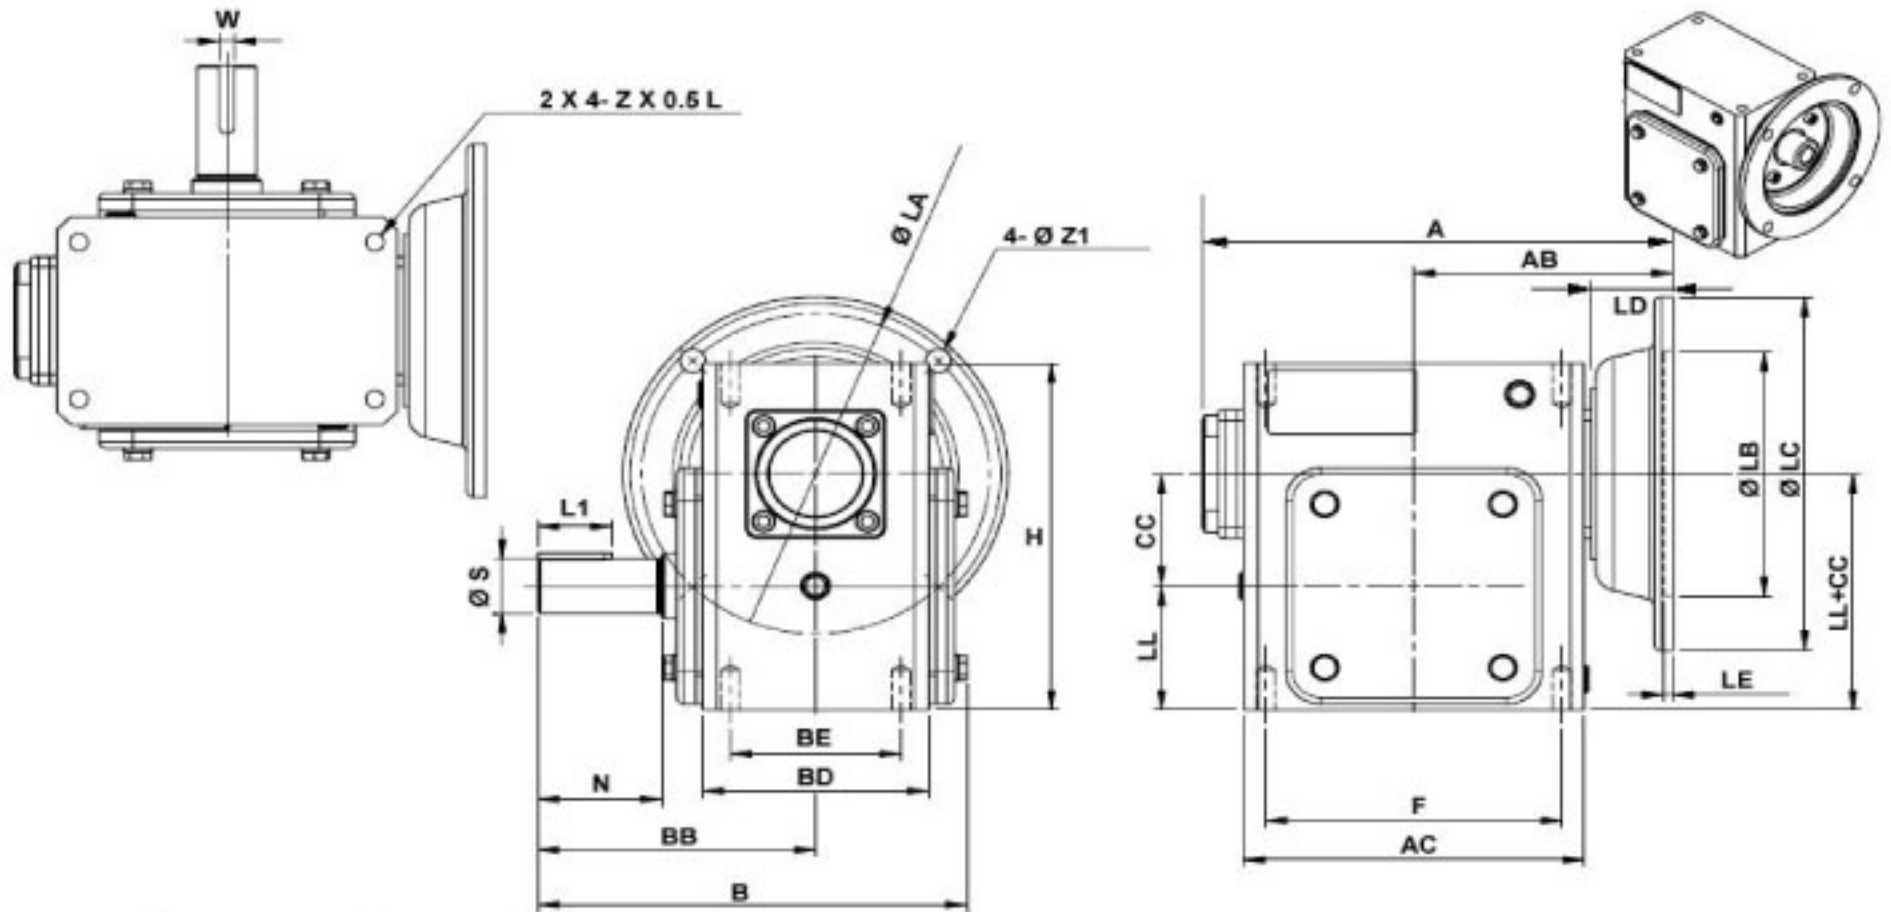

## WorldWide Gear Reducers Right Output 206 Series

\* Fill in with any ratios

A	AB	AC	B	BB	BD	BE	CC	F	H	LL	N	Z
7.95	4.37	5.748	7.249	4.69	3.819	2.88	2.062	5	6.375	2.281	2.09	3/8-16 UNF

Flange					Input Bore		Output Shaft			Oil (oz.)	
LA	LB	LC	LD	LE	Z1	U	T*V	L1	S		W*Y
5.875	4.5	6.496	1.378	0.157	0.433	0.625	3/16*3/32	1.25	1	1/4*1/8	16.14

Unit: Inches  
 Scale --- 1:3