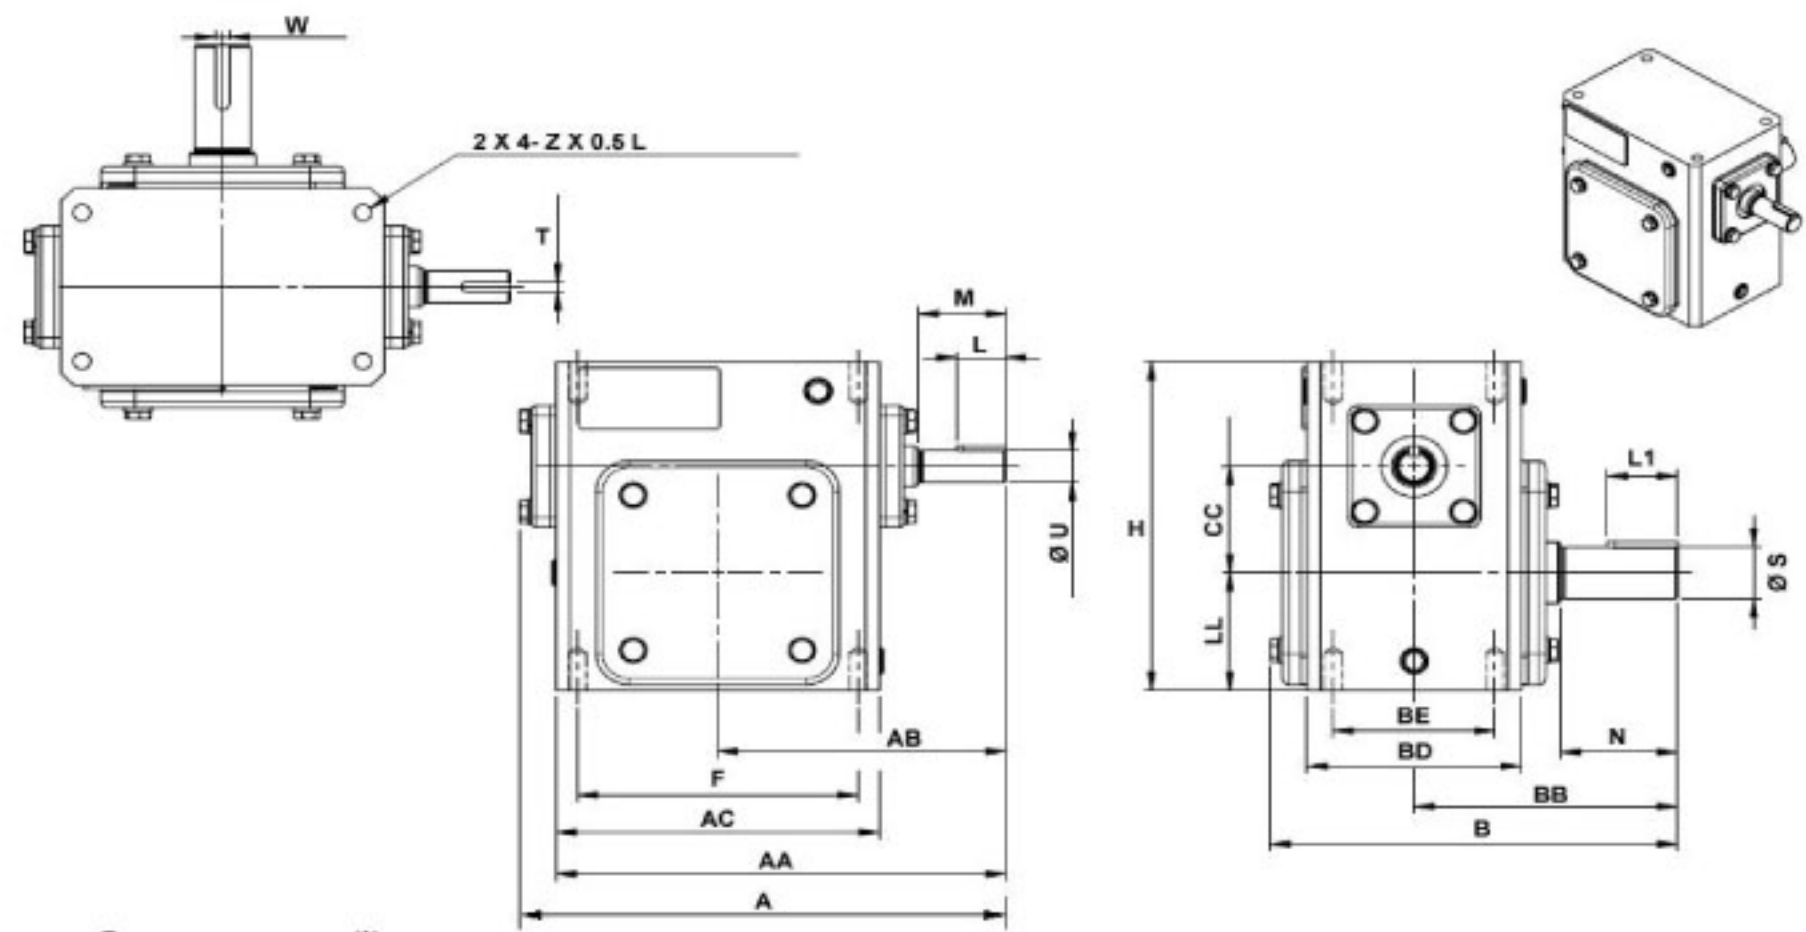

**SURPLUS CENTER**  
 800-488-3407  
 www.surpluscenter.com  
 1015 West "O" St.  
 LINCOLN, NE 68528

WorldWide Gear Reducers  
 Shaft to Shaft  
 206 Series

\* Fill in with any ratios

A	AA	AB	AC	B	BB	BD	BE	CC	F	H	LL	Z
8.65	8.002	5.128	5.748	7.249	4.69	3.819	2.88	2.062	5	6.375	2.281	3/8-16 UNF

Input Shaft				Output Shaft				Oil (oz.)
M	L	U	T*V	N	L1	S	W*Y	
1.555	0.875	0.625	3/16*3/32	2.09	1.25	1	1/4*1/8	16.14

Unit: Inches  
 Scale --- 1:3