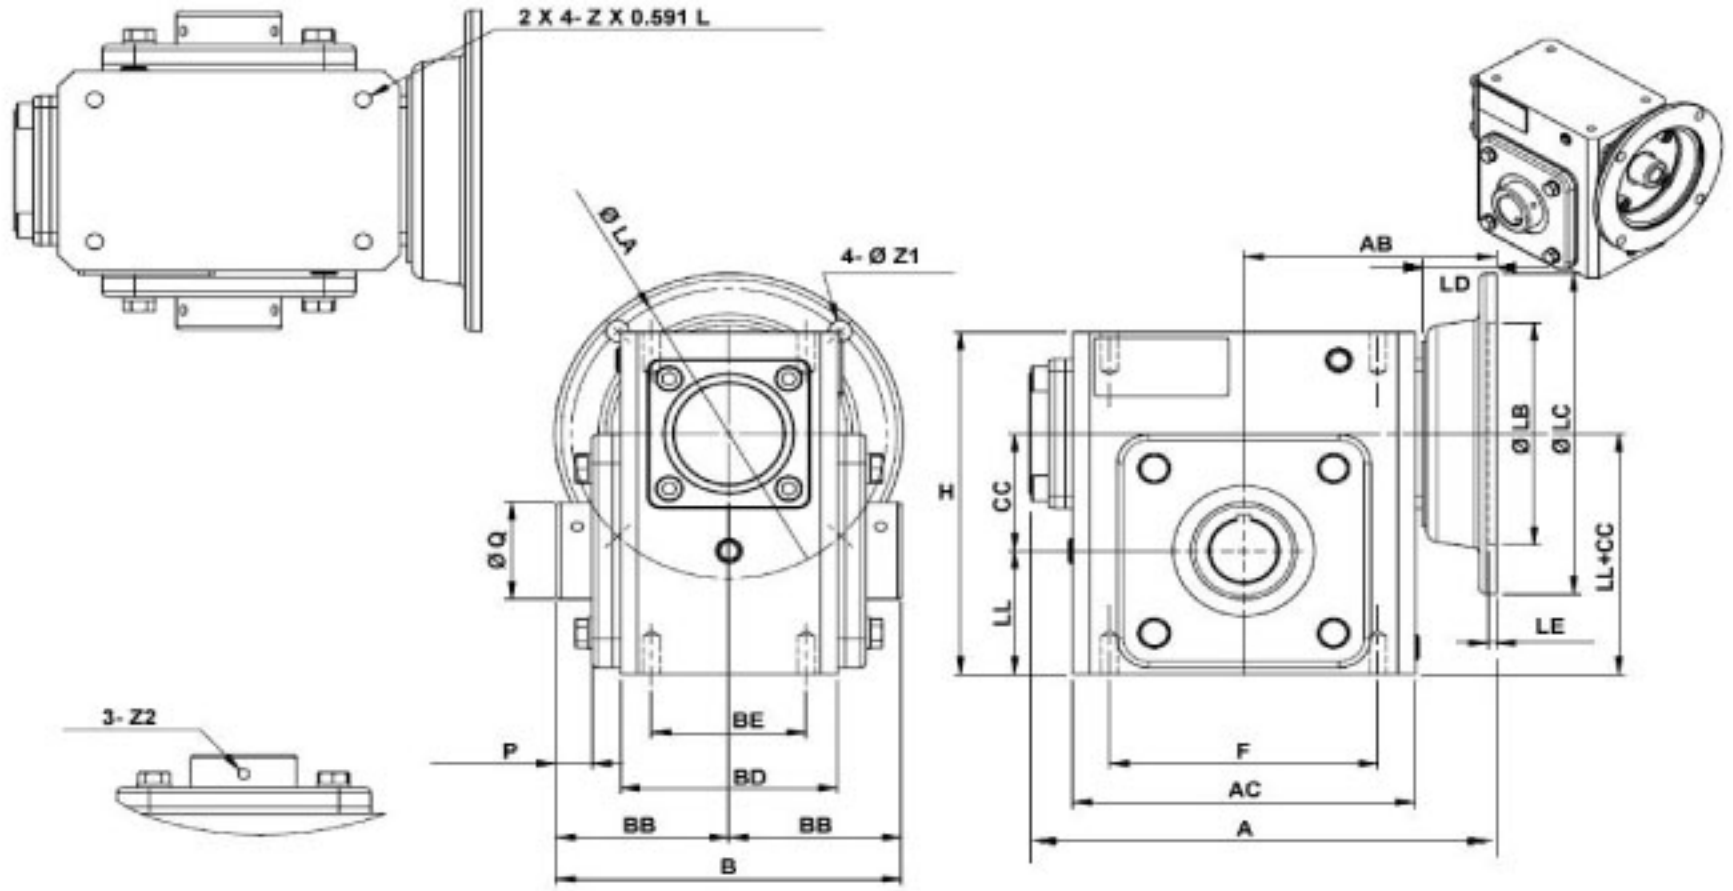

## WorldWide Gear Reducers Hollow Output 237 Series

Unit: Inches  
 Scale --- 1:3

\* Fill in with any ratios

A	AB	AC	B	BB	BD	BE	CC	F	H	LL	P	Z
8.681	4.705	6.378	6.44	3.22	4.055	2.88	2.375	5	6.937	2.5	0.661	3/8-16 UNF

Flange					Input Bore		Output Bore			Oil (oz.)		
LA	LB	LC	LD	LE	Z1	U	T*V	S	W*Y		Z2	Q
5.875	4.5	6.5	1.378	0.157	0.433	0.625	3/16*3/32	1.25	1/4*7/64	1/4-28 UNF	1.969	26.13