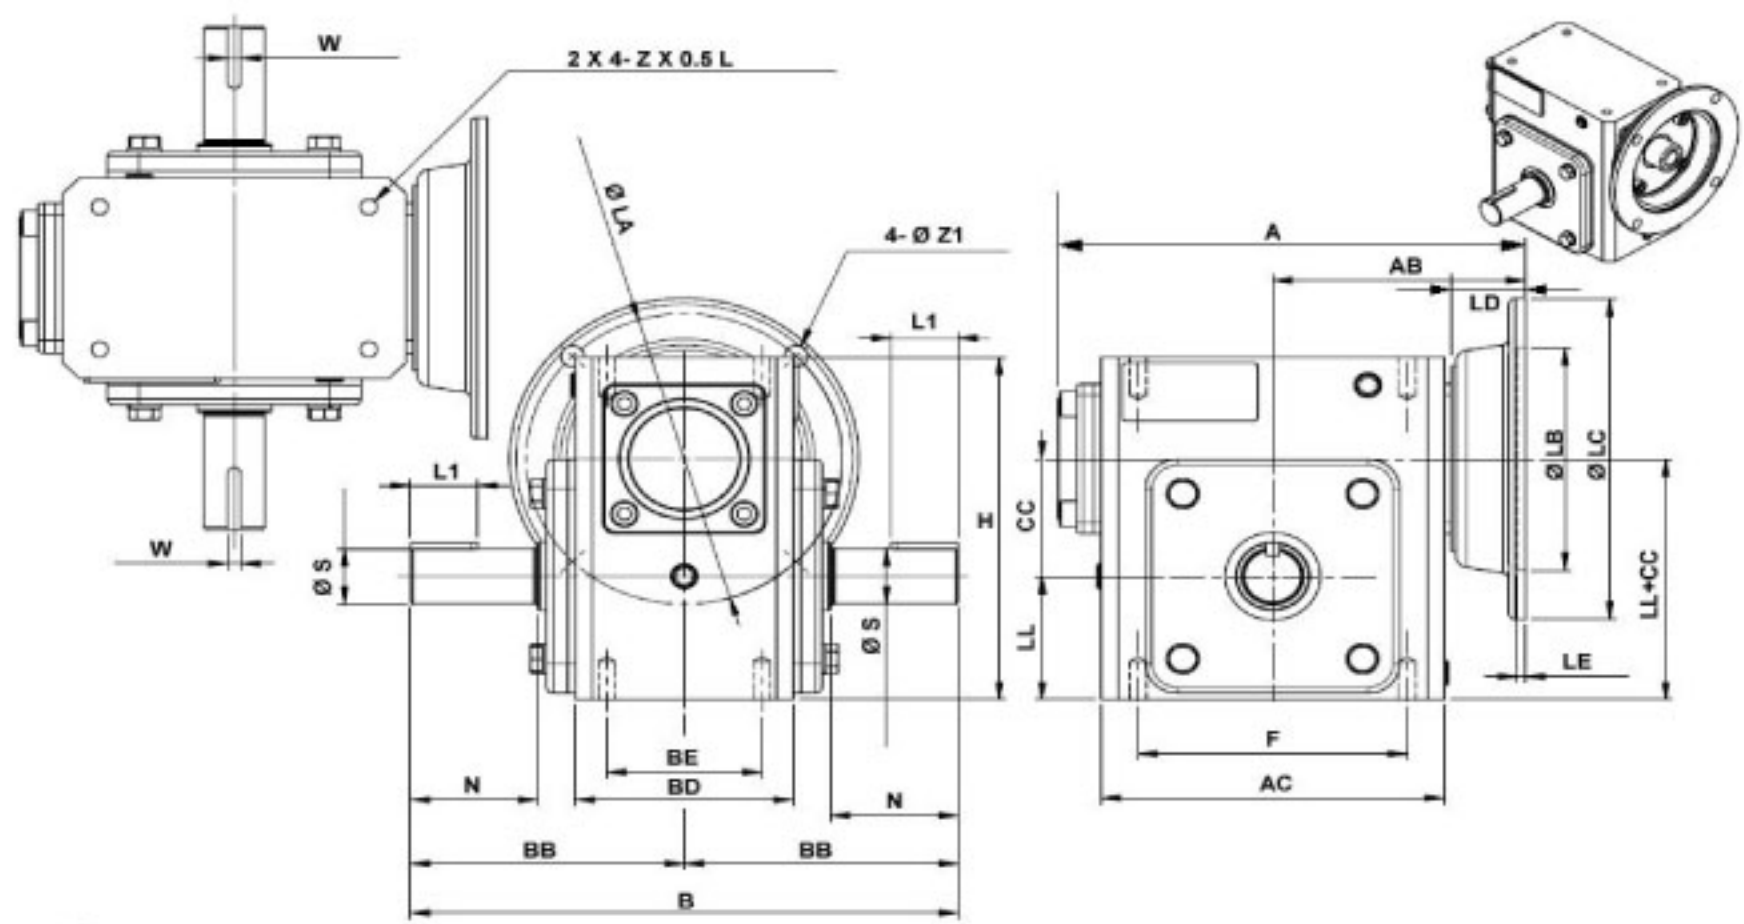

SURPLUS CENTER
 800-488-3407
 www.surpluscenter.com
 1015 West "O" St.
 LINCOLN, NE 68528

WorldWide Gear Reducers
 Dual Output
 237 Series

* Fill in with any ratios

A	AB	AC	B	BB	BD	BE	CC	F	H	LL	N	Z
8.71	4.705	6.378	10.174	5.087	4.055	2.88	2.375	5	6.937	2.5	2.37	3/8-16 UNC

Flange					Input Bore		Output Shaft			Oil (oz.)	
LA	LB	LC	LD	LE	Z1	U	T*V	L1	S		W*Y
5.875	4.5	6.496	1.378	0.157	0.433	0.625	3/16*3/32	1.25	1.125	1/4*1/8	26.13

Unit: Inches
 Scale --- 1:3