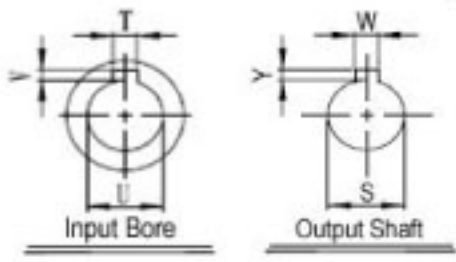

SURPLUS CENTER
 800-488-3407
 www.surpluscenter.com
 1015 West "O" St.
 LINCOLN, NE 68528

WorldWide Gear Reducers
 Dual Output
 237 Series

* Fill in with any ratios

A	AB	AC	B	BB	BD	BE	CC	F	H	LL	N	Z
8.71	4.705	6.378	10.174	5.087	4.055	2.88	2.375	5	6.937	2.5	2.37	3/8-16 UNC

Flange					Input Bore		Output Shaft			Oil (oz.)	
LA	LB	LC	LD	LE	Z1	U	T*V	L1	S		W*Y
5.875	4.5	6.496	1.378	0.157	0.433	0.625	3/16*3/32	1.25	1.125	1/4*1/8	26.13

Unit: Inches
 Scale --- 1:3