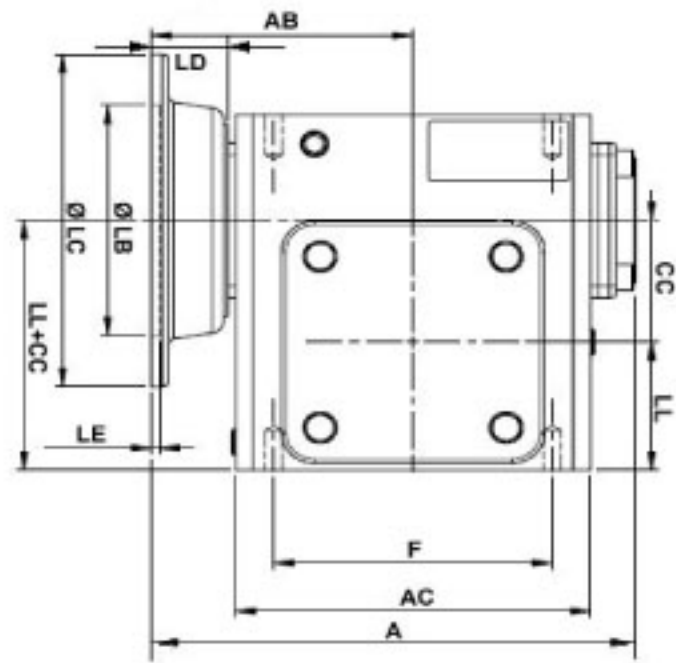

## WorldWide Gear Reducers Left Output 237 Series

\* Fill in with any ratios

A	AB	AC	B	BB	BD	BE	CC	F	H	LL	N	Z
8.71	4.705	6.378	7.948	5.087	4.055	2.88	2.375	5	6.937	2.5	2.37	3/8-16 UNF

Flange					Input Bore		Output Shaft			Oil (oz.)	
LA	LB	LC	LD	LE	Z1	U	T*V	L1	S		W*Y
5.875	4.5	6.496	1.378	0.157	0.433	0.625	3/16*3/32	1.25	1.125	1/4*1/8	26.13

Unit: Inches  
 Scale --- 1:3