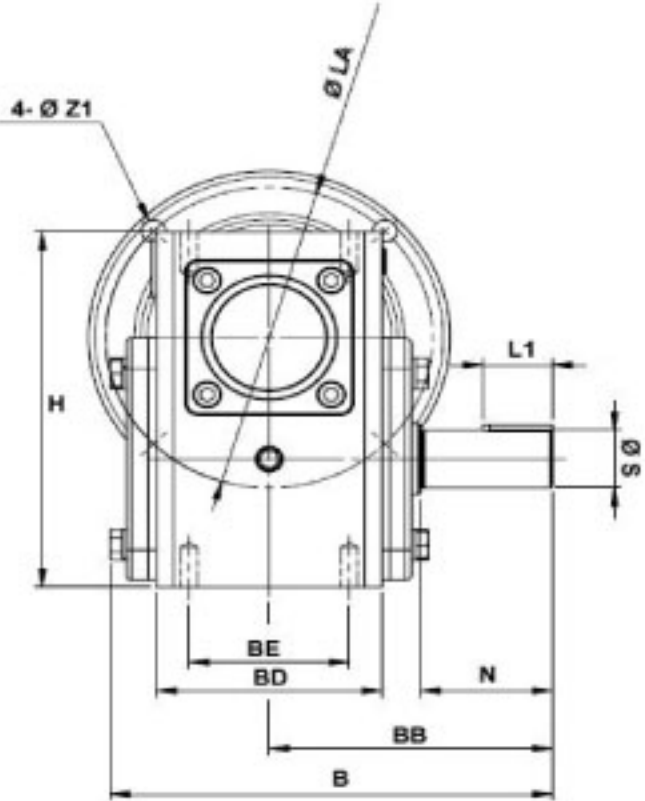

## WorldWide Gear Reducers Left Output 237 Series

\* Fill in with any ratios

A	AB	AC	B	BB	BD	BE	CC	F	H	LL	N	Z
8.71	4.705	6.378	7.948	5.087	4.055	2.88	2.375	5	6.937	2.5	2.37	3/8-16 UNF

Flange					Input Bore		Output Shaft			Oil (oz.)	
LA	LB	LC	LD	LE	Z1	U	T*V	L1	S		W*Y
5.875	4.5	6.496	1.378	0.157	0.433	0.625	3/16*3/32	1.25	1.125	1/4*1/8	26.13

Unit: Inches  
 Scale --- 1:3