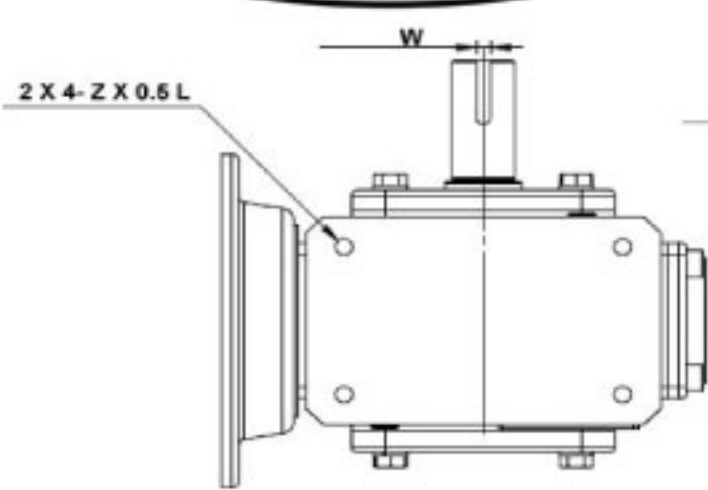

## WorldWide Gear Reducers Left Output 237 Series

\* Fill in with any ratios

A	AB	AC	B	BB	BD	BE	CC	F	H	LL	N	Z
8.71	4.705	6.378	7.948	5.087	4.055	2.88	2.375	5	6.937	2.5	2.37	3/8-16 UNF

Flange					Input Bore		Output Shaft			Oil (oz.)	
LA	LB	LC	LD	LE	Z1	U	T*V	L1	S		W*Y
5.875	4.5	6.496	1.378	0.157	0.433	0.625	3/16*3/32	1.25	1.125	1/4*1/8	26.13

Unit: Inches  
 Scale --- 1:3