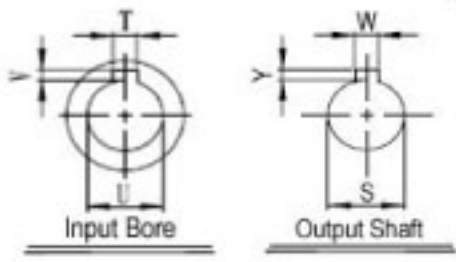

**SURPLUS CENTER**  
 800-488-3407  
 www.surpluscenter.com  
 1015 West "O" St.  
 LINCOLN, NE 68528

WorldWide Gear Reducers  
 Dual Output  
 237 Series

\* Fill in with any ratios

A	AB	AC	B	BB	BD	BE	CC	F	H	LL	N	Z
8.71	4.705	6.378	10.174	5.087	4.055	2.88	2.375	5	6.937	2.5	2.37	3/8-16 UNC

Flange						Input Bore		Output Shaft			Oil (oz.)
LA	LB	LC	LD	LE	Z1	U	T*V	L1	S	W*Y	
5.875	4.5	6.496	1.378	0.157	0.433	0.625	3/16*3/32	1.25	1.125	1/4*1/8	26.13

Unit: Inches  
 Scale --- 1:3