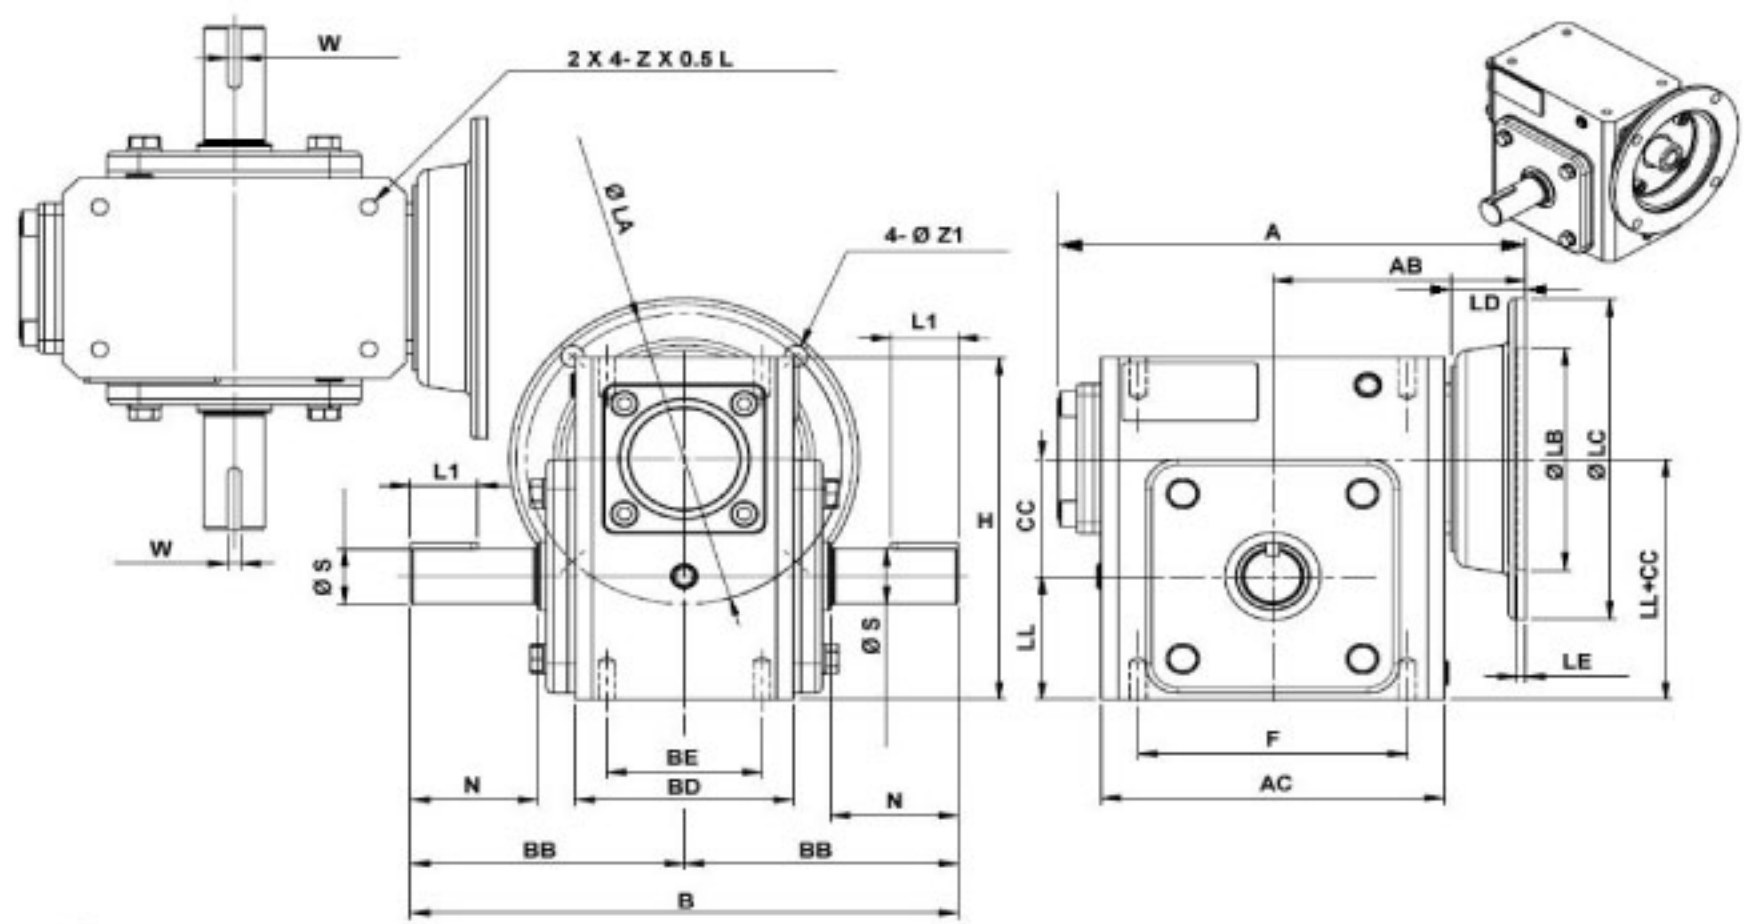

**SURPLUS CENTER**  
 800-488-3407  
 www.surpluscenter.com  
 1015 West "O" St.  
 LINCOLN, NE 68528

WorldWide Gear Reducers  
 Dual Output  
 237 Series

\* Fill in with any ratios

A	AB	AC	B	BB	BD	BE	CC	F	H	LL	N	Z
8.71	4.705	6.378	10.174	5.087	4.055	2.88	2.375	5	6.937	2.5	2.37	3/8-16 UNC

Flange						Input Bore		Output Shaft			Oil (oz.)
LA	LB	LC	LD	LE	Z1	U	T*V	L1	S	W*Y	
5.875	4.5	6.496	1.378	0.157	0.433	0.625	3/16*3/32	1.25	1.125	1/4*1/8	26.13

Unit: Inches  
 Scale --- 1:3