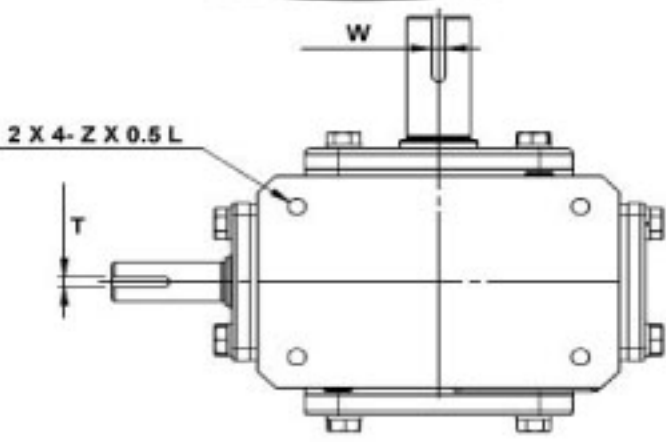

## WorldWide Gear Reducers Shaft to Shaft 237 Series

\* Fill in with any ratios

A	AA	AB	AC	B	BB	BD	BE	CC	F	H	LL	Z
9.69	8.939	5.75	6.378	7.948	5.087	4.055	2.88	2.375	5	6.937	2.5	3/8-16 UNC

Input Shaft				Output Shaft				Oil (oz.)
M	L	U	T*V	N	L1	S	W*Y	
2	1	0.75	3/16*3/32	2.37	1.25	1.125	1/4*1/8	26.13

Unit: Inches  
 Scale --- 1:3