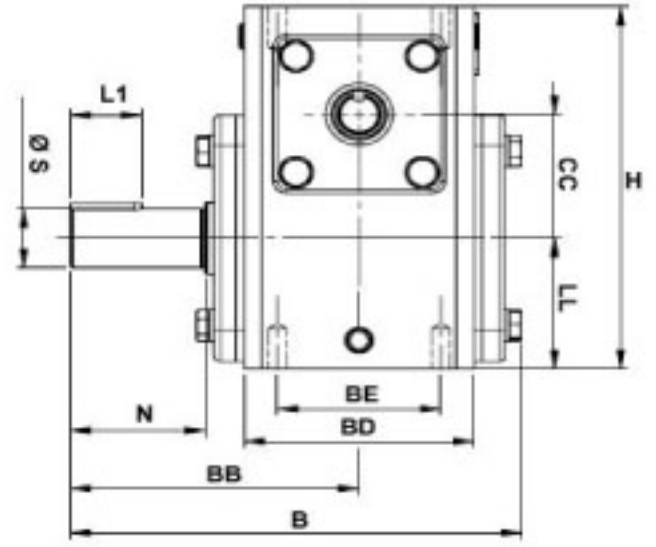

## WorldWide Gear Reducers Shaft to Shaft 237 Series

\* Fill in with any ratios

A	AA	AB	AC	B	BB	BD	BE	CC	F	H	LL	Z
9.69	8.939	5.75	6.378	7.948	5.087	4.055	2.88	2.375	5	6.937	2.5	3/8-16 UNC

Input Shaft				Output Shaft				Oil (oz.)
M	L	U	T*V	N	L1	S	W*Y	
2	1	0.75	3/16*3/32	2.37	1.25	1.125	1/4*1/8	26.13

Unit: Inches  
 Scale --- 1:3