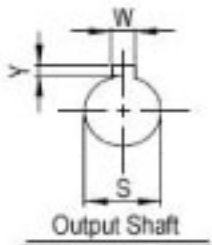

## WorldWide Gear Reducers Shaft to Shaft 237 Series

\* Fill in with any ratios

A	AA	AB	AC	B	BB	BD	BE	CC	F	H	LL	Z
9.69	8.939	5.75	6.378	7.948	5.087	4.055	2.88	2.375	5	6.937	2.5	3/8-16 UNC

Input Shaft				Output Shaft				Oil (oz.)
M	L	U	T*V	N	L1	S	W*Y	
2	1	0.75	3/16*3/32	2.37	1.25	1.125	1/4*1/8	26.13