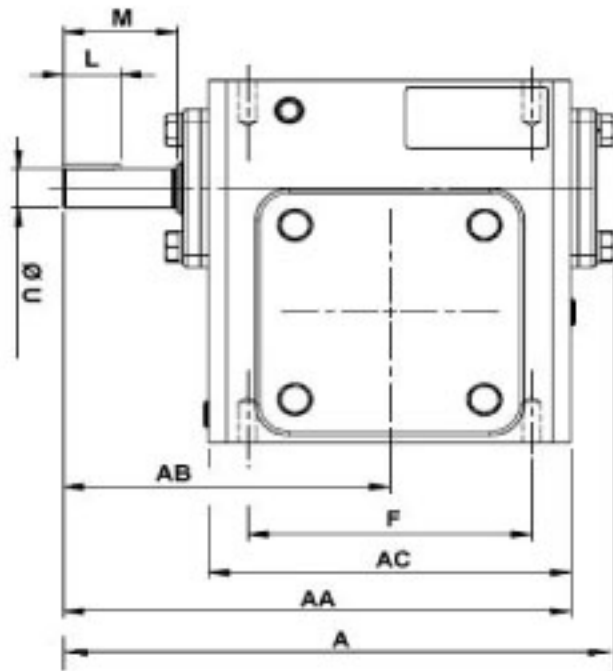

## WorldWide Gear Reducers Shaft to Shaft 237 Series

\* Fill in with any ratios

A	AA	AB	AC	B	BB	BD	BE	CC	F	H	LL	Z
9.69	8.939	5.75	6.378	7.948	5.087	4.055	2.88	2.375	5	6.937	2.5	3/8-16 UNC

Input Shaft				Output Shaft				Oil (oz.)
M	L	U	T*V	N	L1	S	W*Y	
2	1	0.75	3/16*3/32	2.37	1.25	1.125	1/4*1/8	26.13

Unit: Inches  
 Scale --- 1:3