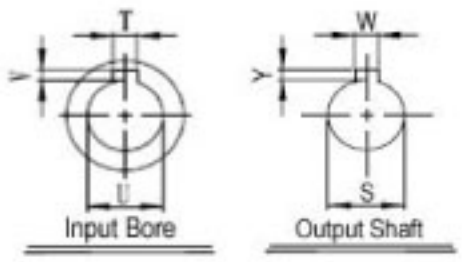

SURPLUS CENTER

800-488-3407
 www.surpluscenter.com
 1015 West "O" St.
 LINCOLN, NE 68528

WorldWide Gear Reducers Right Output 237 Series

* Fill in with any ratios

A	AB	AC	B	BB	BD	BE	CC	F	H	LL	N	Z
8.71	4.705	6.378	7.948	5.087	4.055	2.88	2.375	5	6.937	2.5	2.37	3/8-16 UNF

Flange					Input Bore		Output Shaft			Oil (oz.)	
LA	LB	LC	LD	LE	Z1	U	T*V	L1	S		W*Y
5.875	4.5	6.496	1.378	0.157	0.433	0.625	3/16*3/32	1.25	1.125	1/4*1/8	26.13

Unit: Inches
 Scale --- 1:3