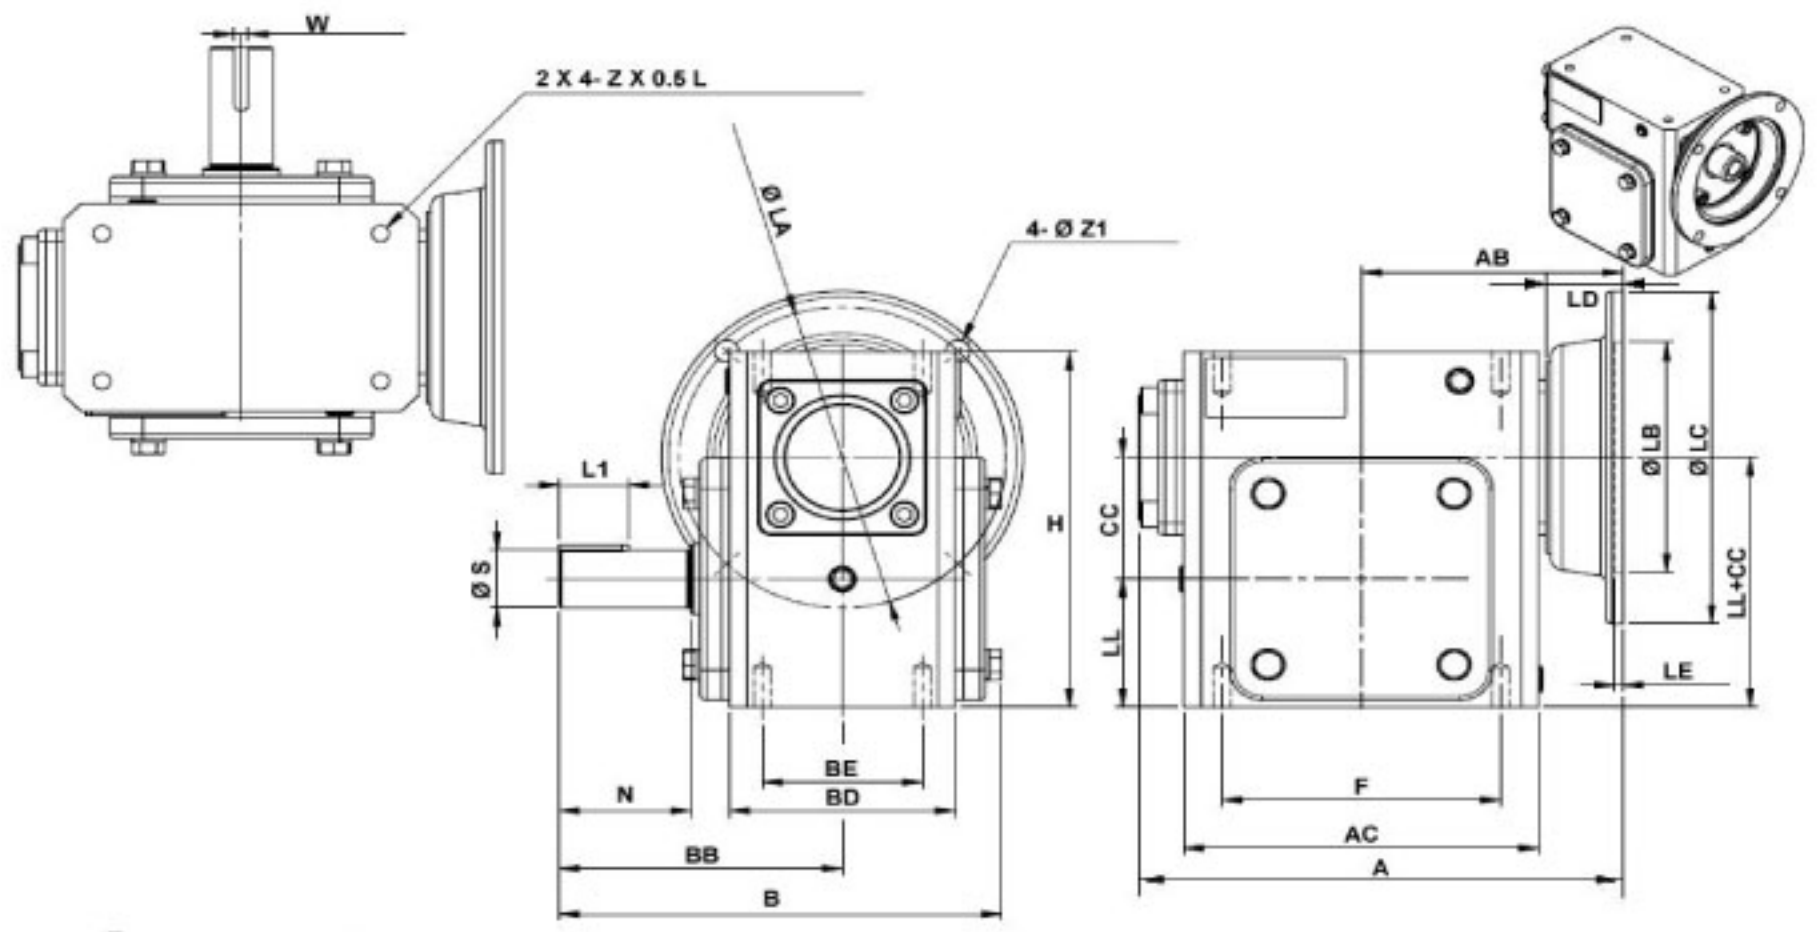

SURPLUS CENTER

800-488-3407
 www.surpluscenter.com
 1015 West "O" St.
 LINCOLN, NE 68528

WorldWide Gear Reducers Right Output 237 Series

* Fill in with any ratios

A	AB	AC	B	BB	BD	BE	CC	F	H	LL	N	Z
8.71	4.705	6.378	7.948	5.087	4.055	2.88	2.375	5	6.937	2.5	2.37	3/8-16 UNF

Flange					Input Bore		Output Shaft			Oil (oz.)	
LA	LB	LC	LD	LE	Z1	U	T*V	L1	S		W*Y
5.875	4.5	6.496	1.378	0.157	0.433	0.625	3/16*3/32	1.25	1.125	1/4*1/8	26.13

Unit: Inches
 Scale --- 1:3